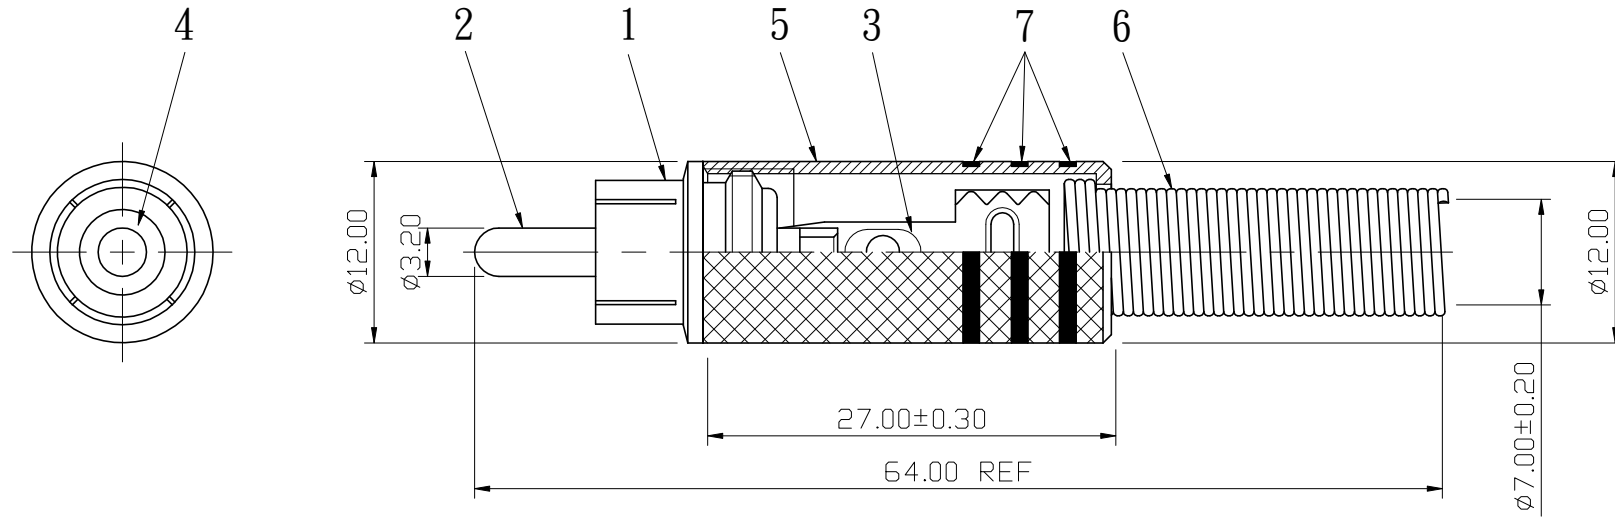

REMARK : RoHS REQUIREMENT APPLIED
(符合RoHS)

S 1 : 1

NO.	Description	Unit	Materials	Finish	Drawing No.	SCALE	2 : 1	UNIT	MM					
7	color ring	3	PVC	red/black/blue		DIMENSIONS ARE IN MILLIMETERS UNLESS OTHERWISE PECIFIED TOLERANCES (一般公差) 0.5~6 = ±0.2 >6~30 = ±0.4 >30~120 = ±0.6 >120~315 = ±1 >315~1000 = ±1.6 ANGLES(角度) = ±5°								
6	spring	1	iron	gold										
5	shell	1	brass	gold										
4	insulator	1	ABS	white										
3	clip	1	brass	gold										
2	contact pin	1	brass	gold										
1	body	1	brass	gold										
						CHECKED	 雅鈦企業有限公司 Aec Connectors Co., Ltd.							
						DRAWN					TITLE RCA PLUG			
						DATE								
						2010. 09. 17					FILE NO. DRAWING\AUDIO\RP\RP-1314GG-ABS-A-RD/BK/BE-7.0			