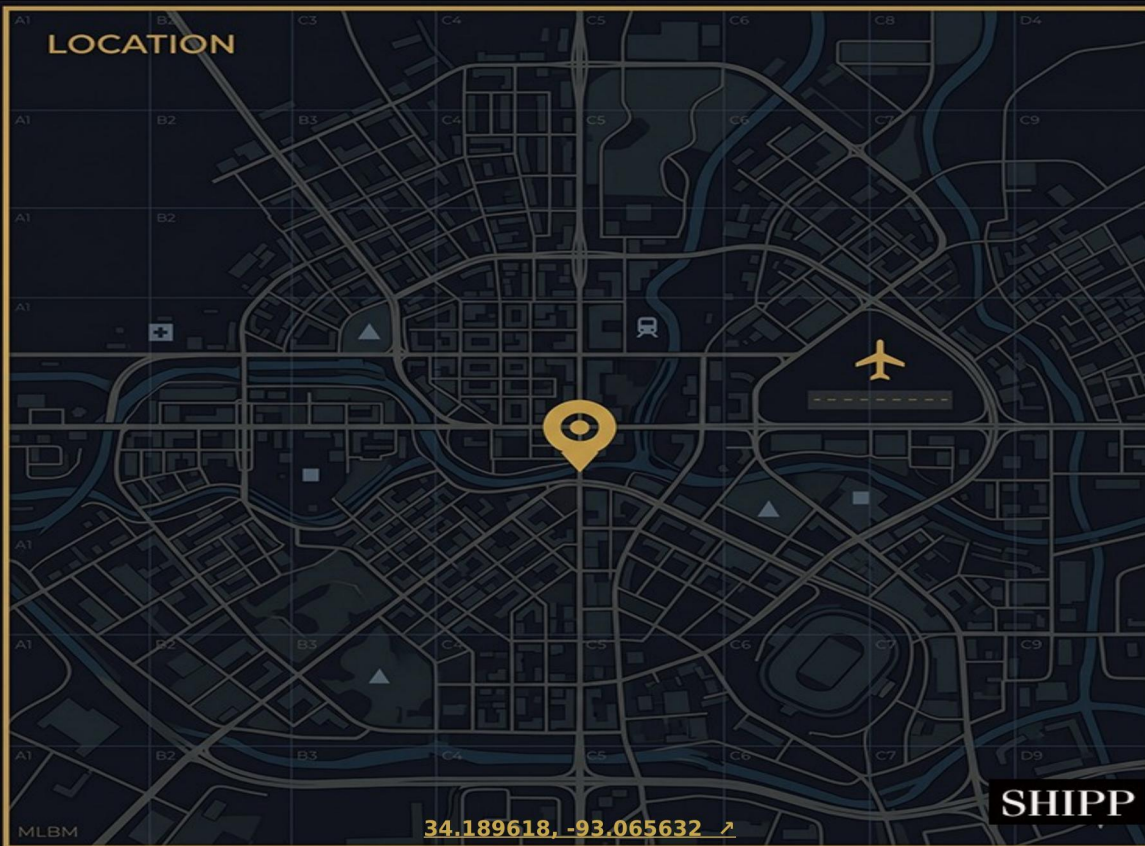

I30 @ Caddo Valley W 1 Top

101B Frost Rd, Arkadelphia, AR | Caddo Valley, AR

FEATURES

Just past Exit 78. Visible to traffic headed to Malvern, Little Rock!

AUDIENCE & MARKET

4-WEEK IMPRESSIONS	291,162
MARKET	Texarkana / Shreveport / Ark-La-Tex DMA
COORDINATES	34.189618, -93.065632

SPECIFICATIONS

GEOPATH ID	30648597	READ	L
PLANT ID	AR001T	PANEL	Top
4-WK IMPRESSIONS	291,162	ILLUMINATED	Yes
SIZE	12x36	DESIGN SPECS	6" bleed, Finish size 12.6x36.6, 300 DPI PDF
FACING	W		

4/WK RATE: **\$695**