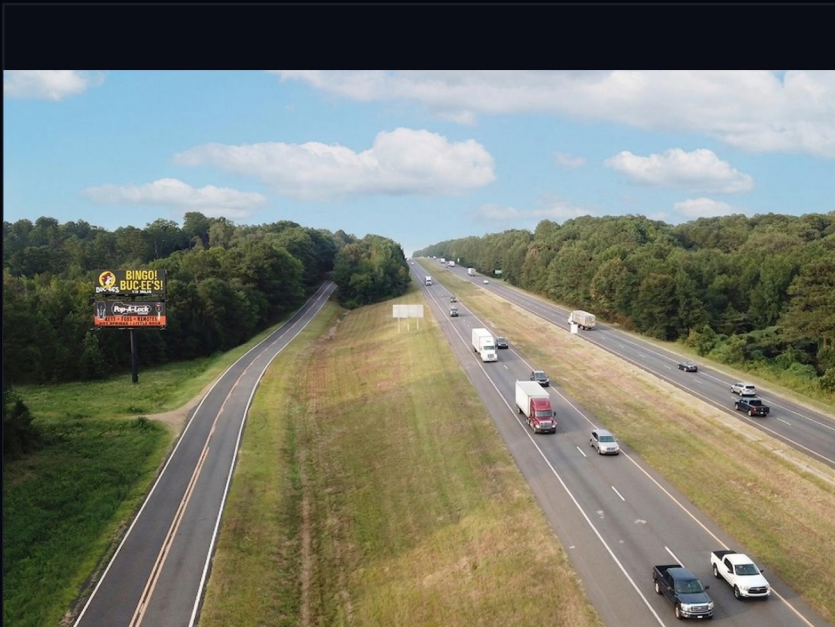

## 130 @ Caddo Valley W 3 Top

Caddo Valley, AR

### FEATURES

Caddo Valley, Hot Springs, Lake Degray Exit!

### SPECIFICATIONS

GEOPATH ID	<b>30648601</b>	READ	<b>L</b>
PLANT ID	<b>AR005T</b>	PANEL	<b>Top</b>
4-WK IMPRESSIONS	<b>248,480</b>	ILLUMINATED	<b>Yes</b>
SIZE	<b>12x36</b>	DESIGN SPECS	<b>6" bleed, Finish size 12.6x36.6, 300 DPI PDF</b>
FACING	<b>W</b>		