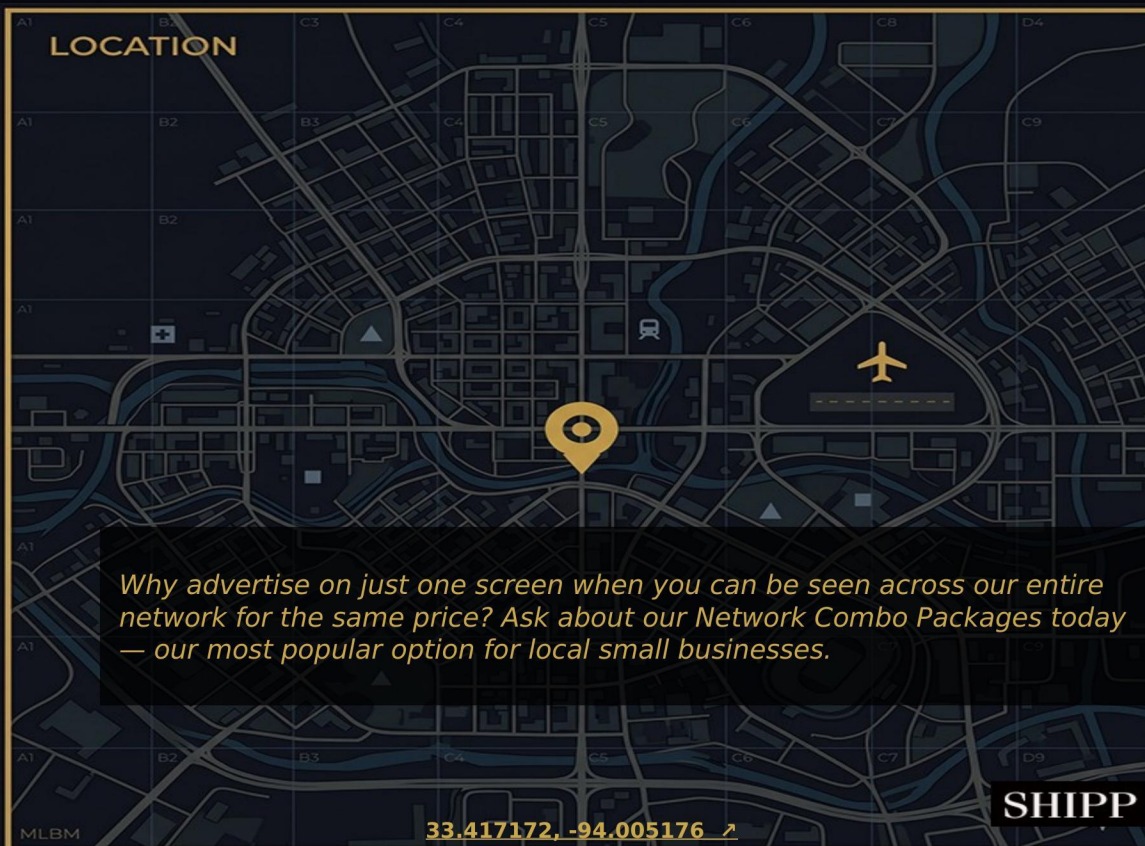

[DRONE VIDEO ►](#)

RATES & ROTATION

4/WK Platinum full slot (1,440 spots/day):	\$1,500
4/WK Gold (720 spots/day):	\$900
4/WK Silver (360 spots/day):	\$550

FEATURES

Spectacular digital billboard on I-49 in Texarkana, AR — visible to northbound traffic, across from Cooper Tire & Rubber Plant. Hwy 82 Exit dead ahead.

AUDIENCE & MARKET

4-WEEK IMPRESSIONS	132,789
MARKET	Texarkana / Shreveport / Ark-La-Tex DMA
COORDINATES	33.417172, -94.005176

Why advertise on just one screen when you can be seen across our entire network for the same price? Ask about our Network Combo Packages today — our most popular option for local small businesses.