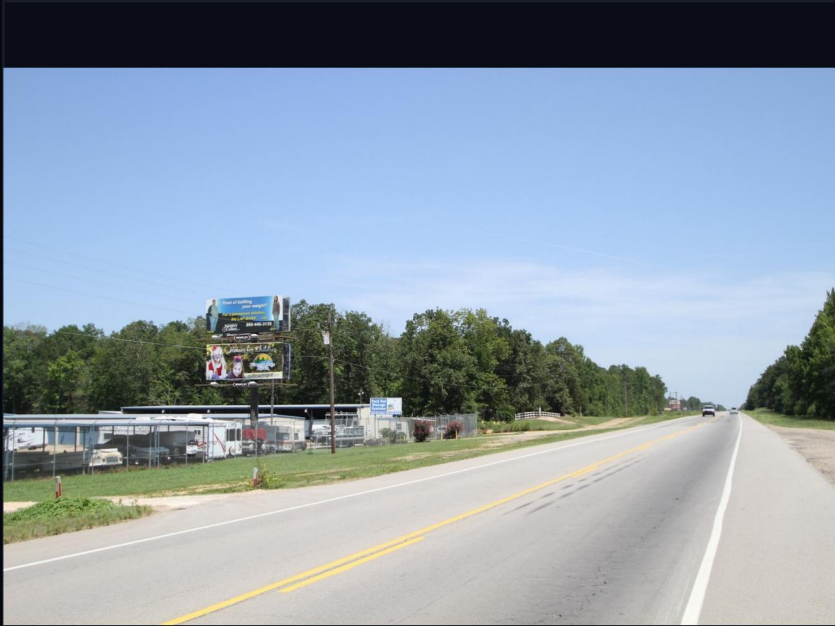

## Hwy 259 Broken Bow S Top

5075 N US Hwy 259, Broken Bow, OK | Broken Bow, OK

### FEATURES

Minutes from Hochatown and Broken Bow Lake

### SPECIFICATIONS

GEOPATH ID	<b>30648605</b>	READ	<b>L</b>
PLANT ID	<b>OK001T</b>	PANEL	<b>Top</b>
4-WK IMPRESSIONS	<b>88,178</b>	ILLUMINATED	<b>Yes</b>
SIZE	<b>10x24</b>	DESIGN SPECS	<b>6" bleed, Finish size 10.6x24.6, 300 DPI PDF</b>
FACING	<b>S</b>		