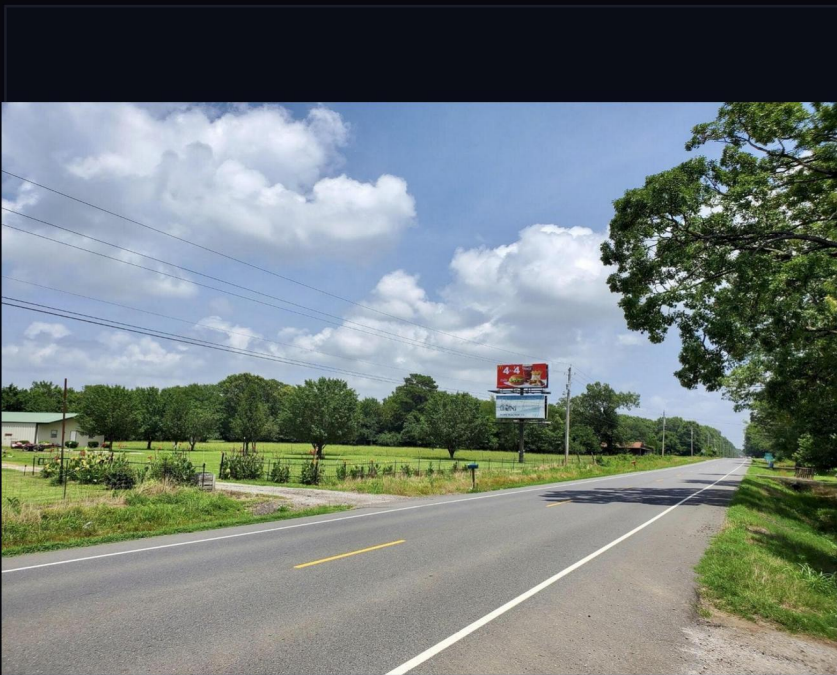

## Hwy 278 Hope W Top

3539 Hwy 278, Hope, AR | Hope, AR

### SPECIFICATIONS

GEOPATH ID	<b>30648608</b>	READ	<b>L</b>
PLANT ID	<b>AR009T</b>	PANEL	<b>Top</b>
4-WK IMPRESSIONS	<b>83,378</b>	ILLUMINATED	<b>Yes</b>
SIZE	<b>10x20</b>	DESIGN SPECS	<b>6" bleed, Finish size 10.6x20.6, 300 DPI PDF</b>
FACING	<b>W</b>		

### FEATURES

1 mile from I30!