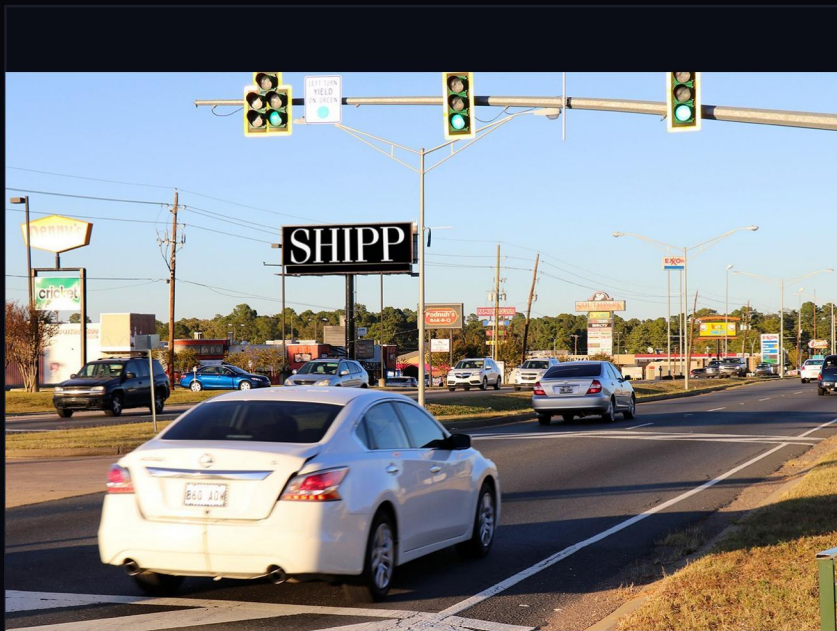

## Mansfield Rd S face

9030 Mansfield Rd Shreveport, LA | Shreveport, LA

### FEATURES

Bumper-to-bumper traffic for this digital billboard on Mansfield Road in Shreveport, LA — visible to northbound traffic in front of Podnuh's BBQ by Lowe's.