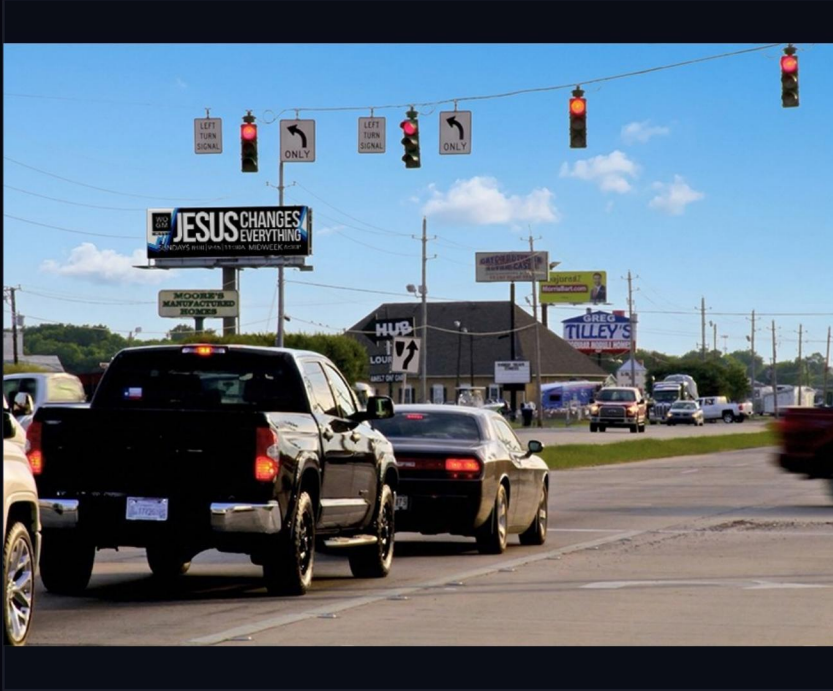

## East Texas St E

4340 E. Tx St., Bossier, LA | Bossier City, LA

### FEATURES

4 way stop E. Texas St @ Swan in fast growing S. Bossier City