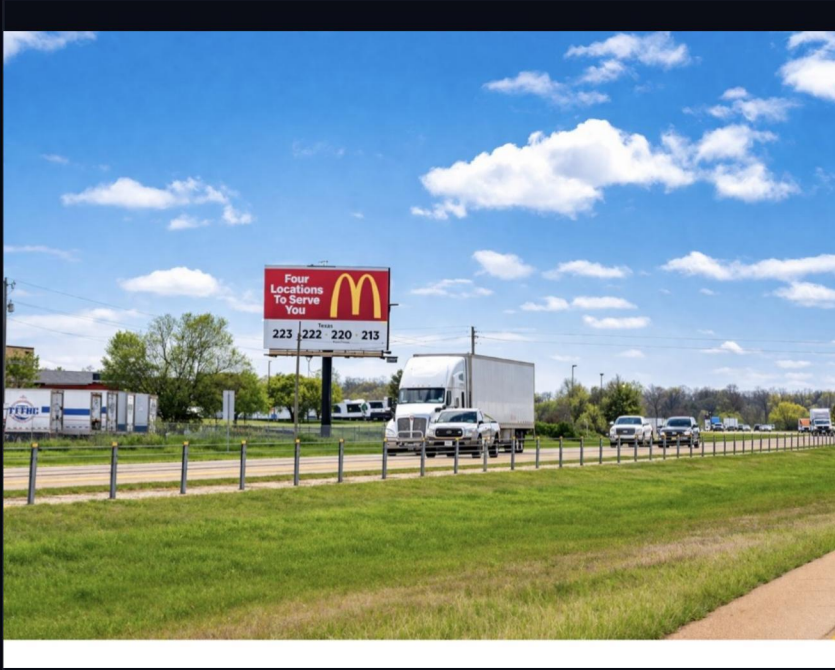

I30 @ SRT 1 E

10243 US-67, Texarkana, AR 71854 | Texarkana, AR

SPECIFICATIONS

GEOPATH ID	30648615	READ	L
PLANT ID	AR018	PANEL	Single Face
4-WK IMPRESSIONS	682,224	ILLUMINATED	Yes
SIZE	26x40	DESIGN SPECS	12" bleed, Finish size 27x41, 300 DPI PDF
FACING	E		

4/WK RATE: **\$1,500**

*Rate based on one year-term.
Design, Print & Vinyl Install Available*

FEATURES

Massive super-stacker 9 minutes from Stateline Ave.

AUDIENCE & MARKET

4-WEEK IMPRESSIONS	682,224
MARKET	Texarkana / Shreveport / Ark-La-Tex DMA
COORDINATES	33.53479, -93.912816