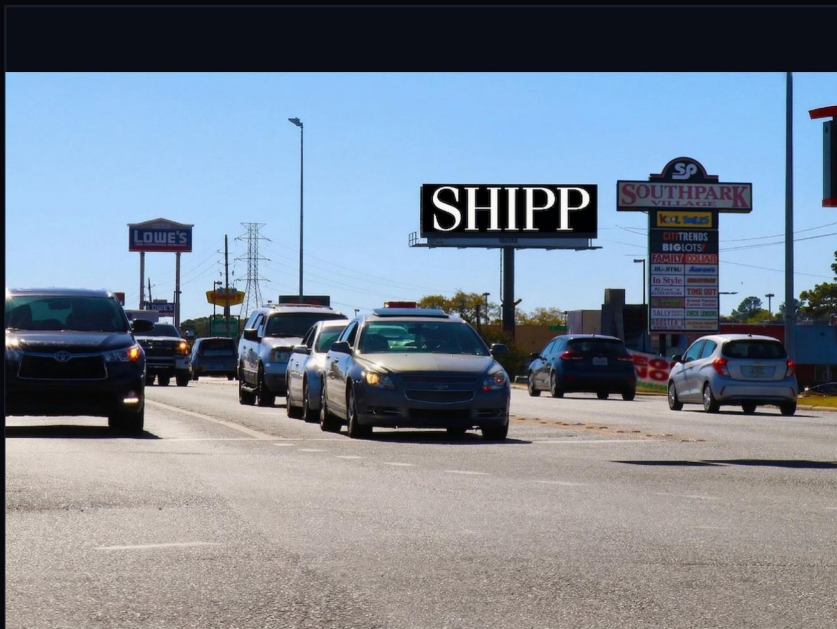

Mansfield Rd N face

9030 Mansfield Rd Shreveport, LA | Shreveport, LA

FEATURES

Eye-popping digital billboard on Mansfield Road in Shreveport, LA — visible to southbound traffic at Mansfield & Jewella four-way stop near Lowe's

[DRONE VIDEO ▶](#)

RATES & ROTATION

4/WK Platinum full slot (1,440 spots/day):	\$1,900
4/WK Gold (720 spots/day):	\$1,000
4/WK Silver (360 spots/day):	\$700

Why advertise on just one screen when you can be seen across our entire network for the same price? Ask about our Network Combo Packages today — our most popular option for local small businesses.