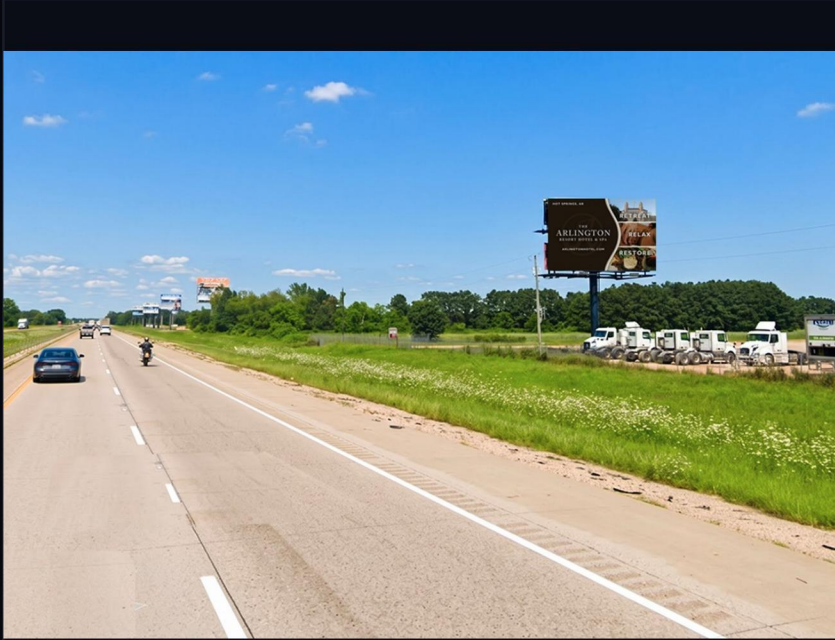

I30 @ SRT 2 W

10243 US-67, Texarkana, AR | Texarkana, AR

FEATURES

Massive super-stacker visible to traffic headed to Hope, Hot Springs, Little Rock

AUDIENCE & MARKET

4-WEEK IMPRESSIONS **687,171**
 MARKET **Texarkana / Shreveport / Ark-La-Tex DMA**
 COORDINATES **33.53556, -93.91127**

SPECIFICATIONS

GEOPATH ID	30648618	READ	R
PLANT ID	AR020	PANEL	Single Face
4-WK IMPRESSIONS	687,171	ILLUMINATED	Yes
SIZE	26x40	DESIGN SPECS	12" bleed, Finish size 27x41, 300 DPI PDF
FACING	W		

4/WK RATE: **\$1,500**