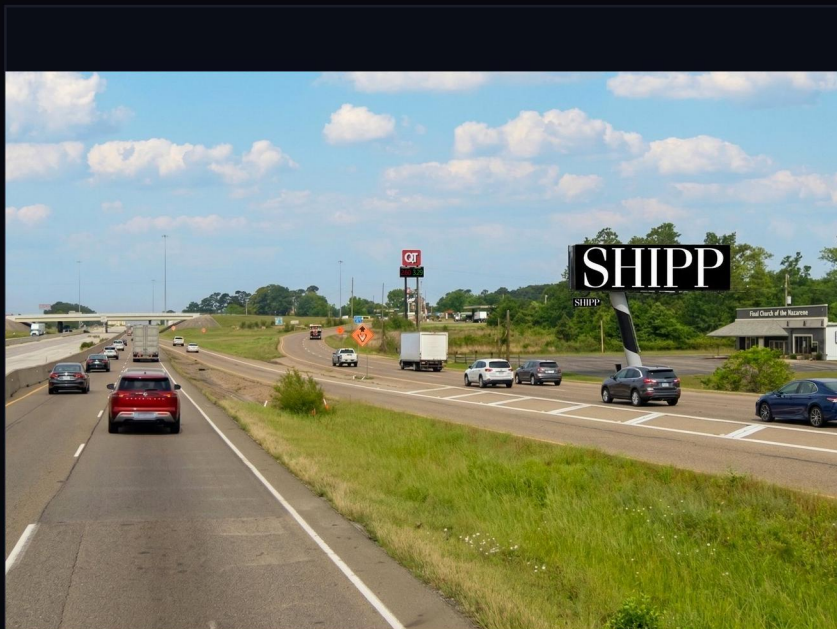

I30 @ Nash Exit E face

6241 St. Michael Dr. Texarkana, TX | Texarkana, TX

FEATURES

In your customer's face digital billboard on I-30 in Texarkana, TX — visible to westbound traffic at the Nash Exit near QuikTrip — largest digital allowed by law.