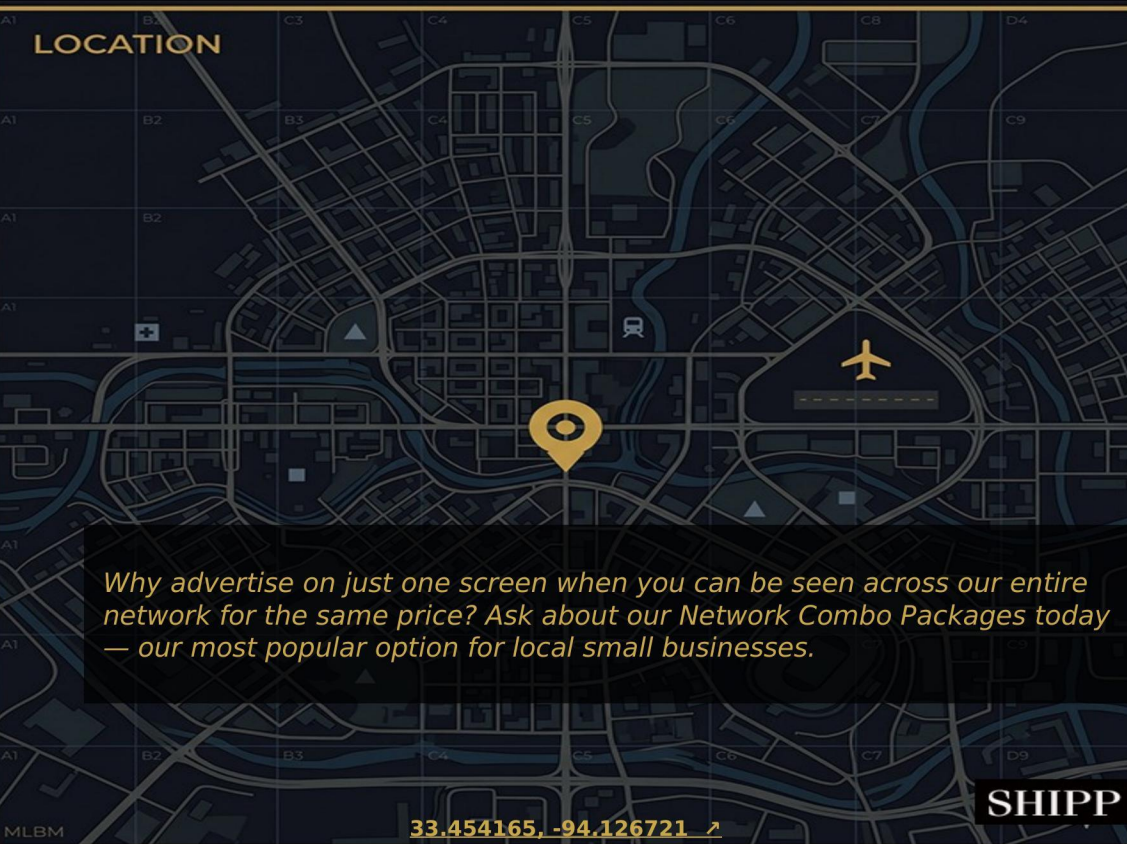

I30 @ Nash Exit E face

6241 St. Michael Dr. Texarkana, TX | Texarkana, TX

FEATURES

In your customer's face digital billboard on I-30 in Texarkana, TX — visible to westbound traffic at the Nash Exit near QuikTrip — largest digital allowed by law.

AUDIENCE & MARKET

4-WEEK IMPRESSIONS **448,692**
 MARKET **Texarkana / Shreveport / Ark-La-Tex DMA**
 COORDINATES **33.454165, -94.126721**

SPECIFICATIONS

GEOPATH ID	30648628	FACING	E
PLANT ID	TX004-A	READ	R
4-WK IMPRESSIONS	448,692	PANEL	Single
SIZE	14x48	DESIGN SPECS	208h X 752w, 72 DPI JPG, 1MB or less

[DRONE VIDEO ▶](#)

RATES & ROTATION

4/WK Platinum full slot (1,440 spots/day):	\$2,200
4/WK Gold (720 spots/day):	\$1,250
4/WK Silver (360 spots/day):	\$750

Why advertise on just one screen when you can be seen across our entire network for the same price? Ask about our Network Combo Packages today — our most popular option for local small businesses.