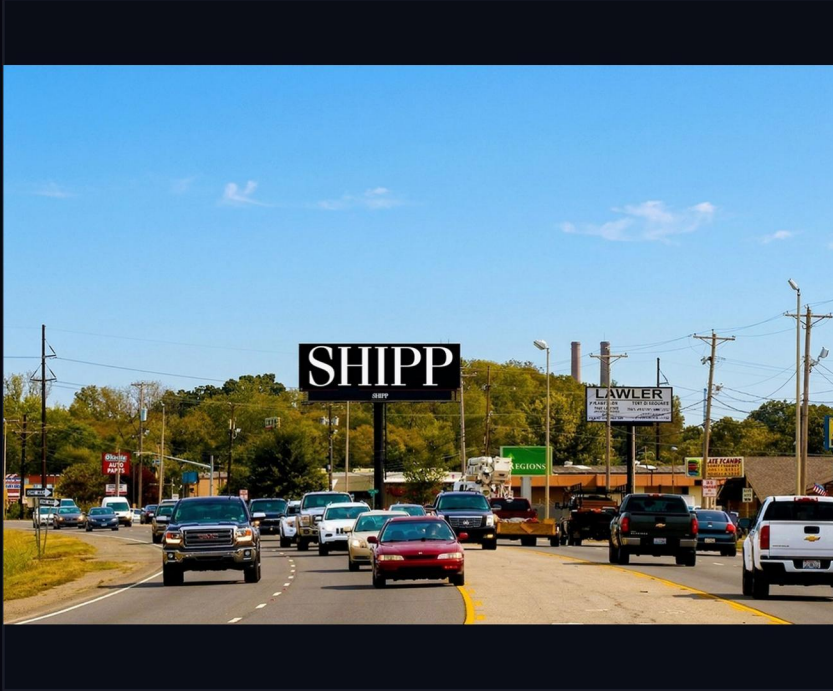

N. Market St N Face

1625 N. Market St Shreveport, LA | Shreveport, LA

FEATURES

Stunning digital billboard on N. Market Street in Shreveport, LA — visible to southbound traffic headed to downtown and casino riverboats, long-read placement greeting inbound Shreveport traffic.