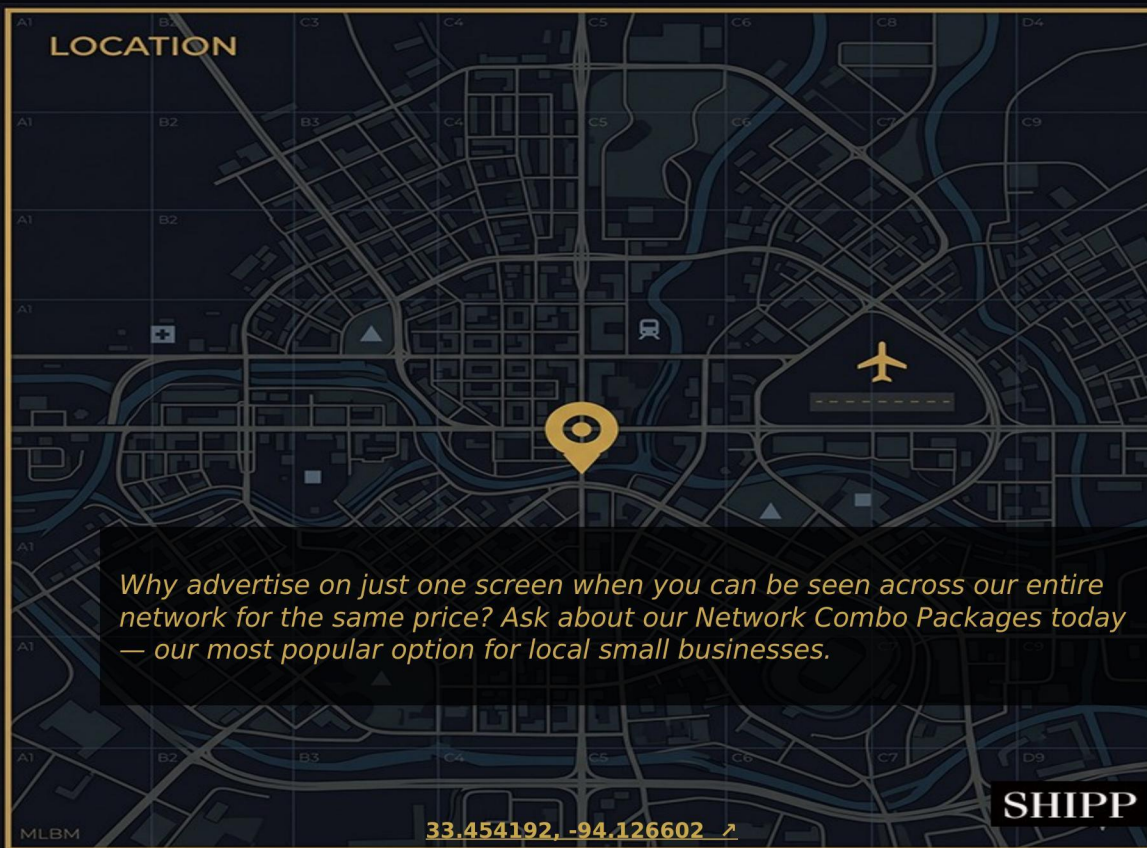

[DRONE VIDEO ▶](#)

RATES & ROTATION

4/WK Platinum full slot (1,440 spots/day):	\$1,900
4/WK Gold (720 spots/day):	\$1,000
4/WK Silver (360 spots/day):	\$600

FEATURES

Massive digital billboard on I-30 in Texarkana, TX — visible to eastbound traffic, gateway placement at the Nash Exit.

AUDIENCE & MARKET

4-WEEK IMPRESSIONS	482,560
MARKET	Texarkana / Shreveport / Ark-La-Tex DMA
COORDINATES	33.454192, -94.126602

Why advertise on just one screen when you can be seen across our entire network for the same price? Ask about our Network Combo Packages today — our most popular option for local small businesses.