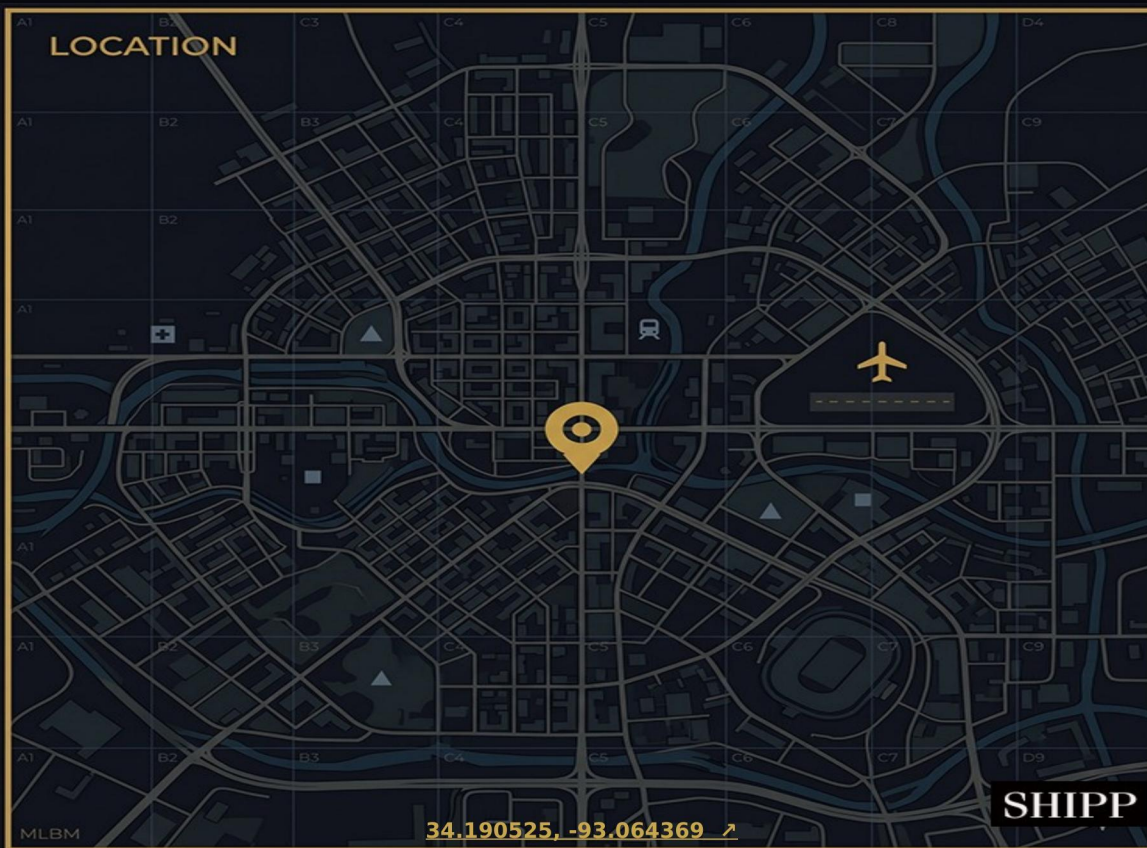

130 @ Caddo Valley W 2 Bottom

Caddo Valley, AR

FEATURES

Just past Exit 78. Visible to traffic headed to Malvern, Little Rock!

AUDIENCE & MARKET

4-WEEK IMPRESSIONS **311,548**
MARKET **Texarkana / Shreveport / Ark-La-Tex DMA**
COORDINATES **34.190525, -93.064369**

SPECIFICATIONS

GEOPATH ID	30856965	READ	L
PLANT ID	AR003B	PANEL	Bottom
4-WK IMPRESSIONS	311,548	ILLUMINATED	Yes
SIZE	12x36	DESIGN SPECS	6" bleed, Finish size 12.6x36.6, 300 DPI PDF
FACING	W		

4/WK RATE: **$495**

*Rate based on one year-term.
Design, Print & Vinyl Install Available*

SHIPP