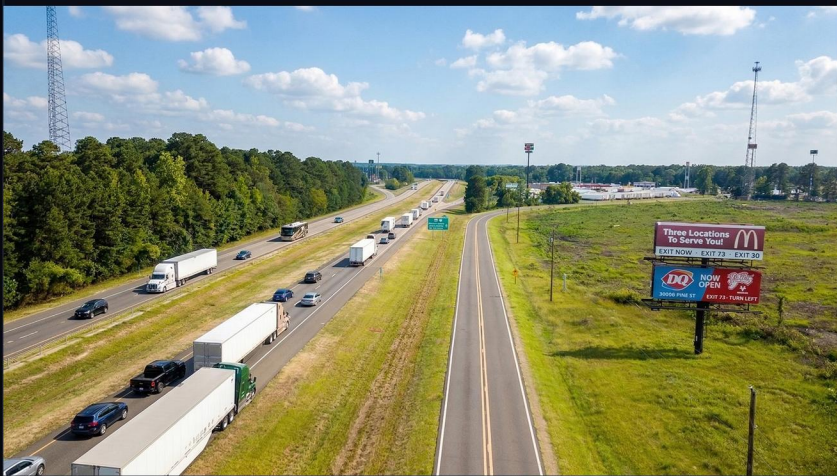

I30 @ Caddo Valley E 1 Bottom

101B Frost Rd, Arkadelphia, AR | Caddo Valley, AR

FEATURES

Caddo Valley, Hot Springs, Lake Degray Exit!

AUDIENCE & MARKET

4-WEEK IMPRESSIONS **477,935**
 MARKET **Texarkana / Shreveport / Ark-La-Tex DMA**
 COORDINATES **34.189618, -93.065632**

SPECIFICATIONS

GEOPATH ID	30856964	READ	R
PLANT ID	AR002B	PANEL	Bottom
4-WK IMPRESSIONS	477,935	ILLUMINATED	Yes
SIZE	12x36	DESIGN SPECS	6" bleed, Finish size 12.6x36.6, 300 DPI PDF
FACING	E		

4/WK RATE: **\$595**