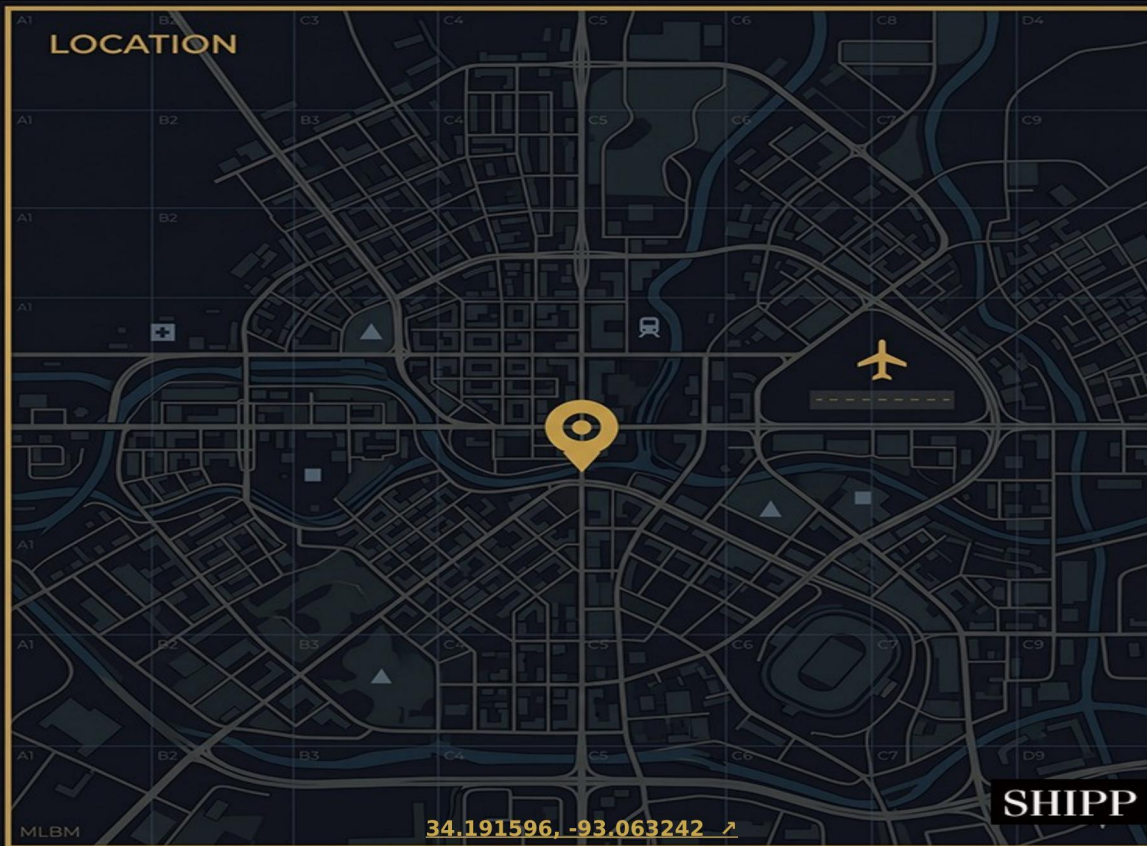

34.191596, -93.063242 ↗