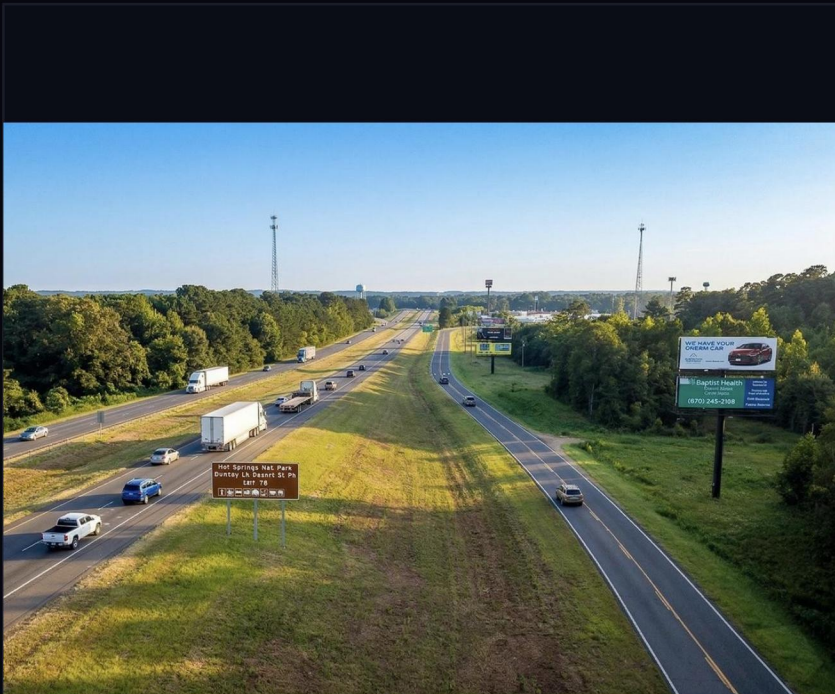

## 130 @ Caddo Valley E 3 Bottom

Caddo Valley, AR

### FEATURES

Just past Exit 78. Visible to traffic headed to Malvern, Little Rock!

### AUDIENCE & MARKET

4-WEEK IMPRESSIONS **225,901**  
 MARKET **Texarkana / Shreveport / Ark-La-Tex DMA**  
 COORDINATES **34.191596, -93.063242**

### SPECIFICATIONS

GEOPATH ID	<b>30856967</b>	READ	<b>R</b>
PLANT ID	<b>AR00TB</b>	PANEL	<b>Bottom</b>
4-WK IMPRESSIONS	<b>225,901</b>	ILLUMINATED	<b>Yes</b>
SIZE	<b>12x36</b>	DESIGN SPECS	<b>6" bleed, Finish size 12.6x36.6, 300 DPI PDF</b>
FACING	<b>S</b>		