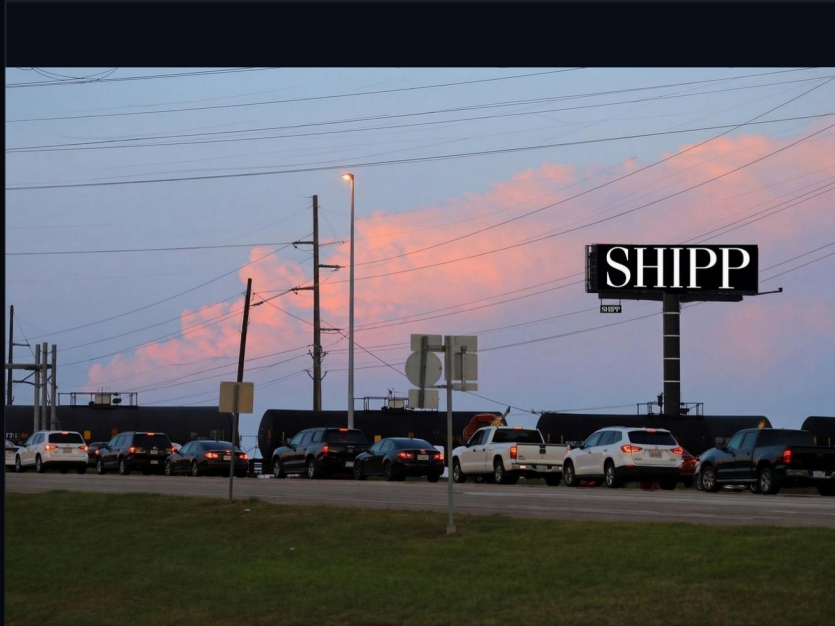

Bert Kouns N face

1111 E. Bert Kouns Shreveport, LA | Shreveport, LA

SPECIFICATIONS

GEOPATH ID	30830568	FACING	N
PLANT ID	LA002-A	READ	R
4-WK IMPRESSIONS	4,282,474	PANEL	Single
SIZE	14x48	DESIGN SPECS	208h X 752w, 72 DPI JPG, 1MB or less

[DRONE VIDEO ▶](#)

RATES & ROTATION

4/WK Platinum full slot (1,440 spots/day):	\$3,500
4/WK Gold (720 spots/day):	\$2,100
4/WK Silver (360 spots/day):	\$1,250

FEATURES

Massive "Gateway" to the Shreveport, LA Auto Mall digital billboard on Bert Kouns — visible to southbound traffic headed toward Youree Dr. Located feet from the train track creating a daily captive audience.