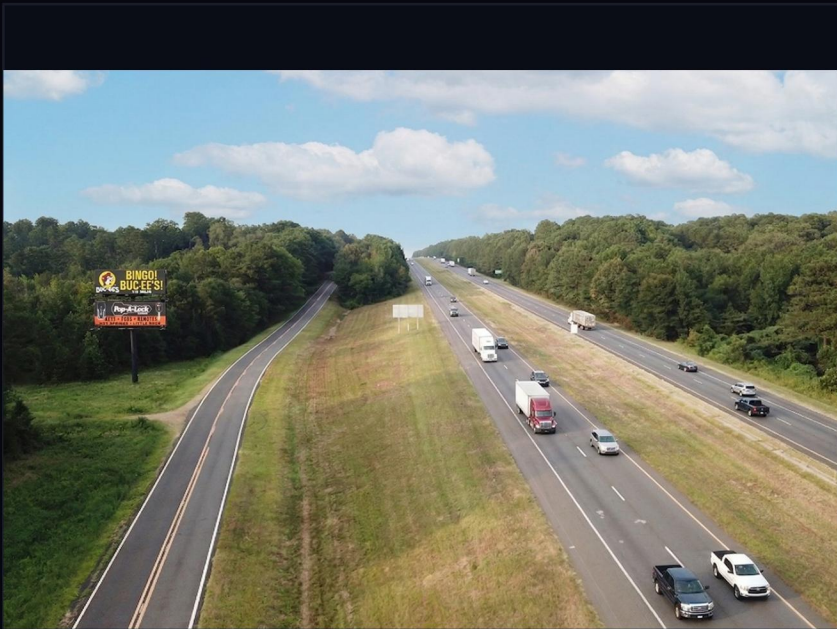

130 @ Caddo Valley W 3 Bottom

Caddo Valley, AR

FEATURES

Caddo Valley, Hot Springs, Lake Degray Exit!

AUDIENCE & MARKET

4-WEEK IMPRESSIONS **454,047**
 MARKET **Texarkana / Shreveport / Ark-La-Tex DMA**
 COORDINATES **34.191596, -93.063242**

SPECIFICATIONS

GEOPATH ID	30856968	READ	L
PLANT ID	AR006B	PANEL	Bottom
4-WK IMPRESSIONS	454,047	ILLUMINATED	Yes
SIZE	12x36	DESIGN SPECS	6" bleed, Finish size 12.6x36.6, 300 DPI PDF
FACING	E		

4/WK RATE: **\$695**