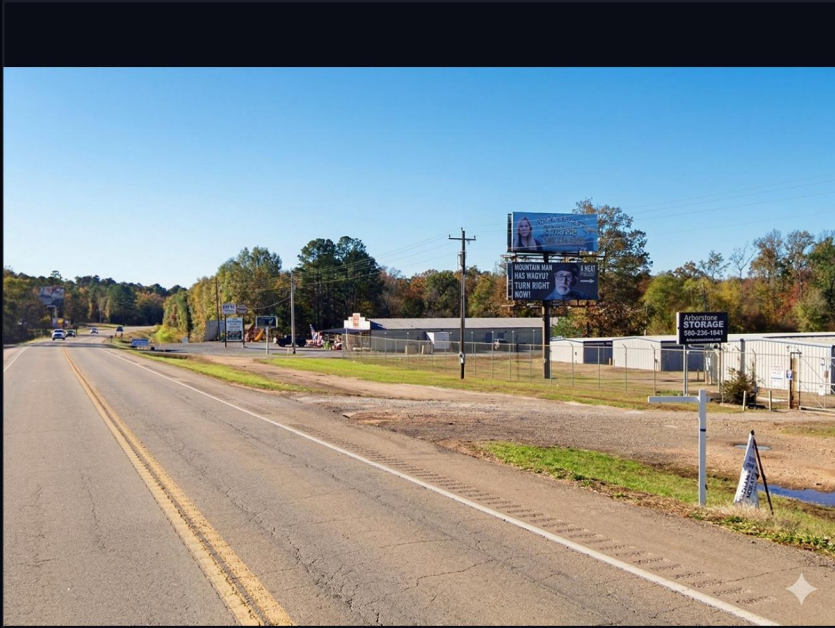

## Hwy 259 Broken Bow N Bottom

5075 N US Hwy 259, Broken Bow, OK | Broken Bow, OK

### FEATURES

Minutes from Hochatown and Broken Bow Lake

### SPECIFICATIONS

GEOPATH ID	<b>30856972</b>	READ	<b>R</b>
PLANT ID	<b>OK002B</b>	PANEL	<b>Bottom</b>
4-WK IMPRESSIONS	<b>86,577</b>	ILLUMINATED	<b>Yes</b>
SIZE	<b>10x24</b>	DESIGN SPECS	<b>6" bleed, Finish size 10.6x24.6, 300 DPI PDF</b>
FACING	<b>N</b>		