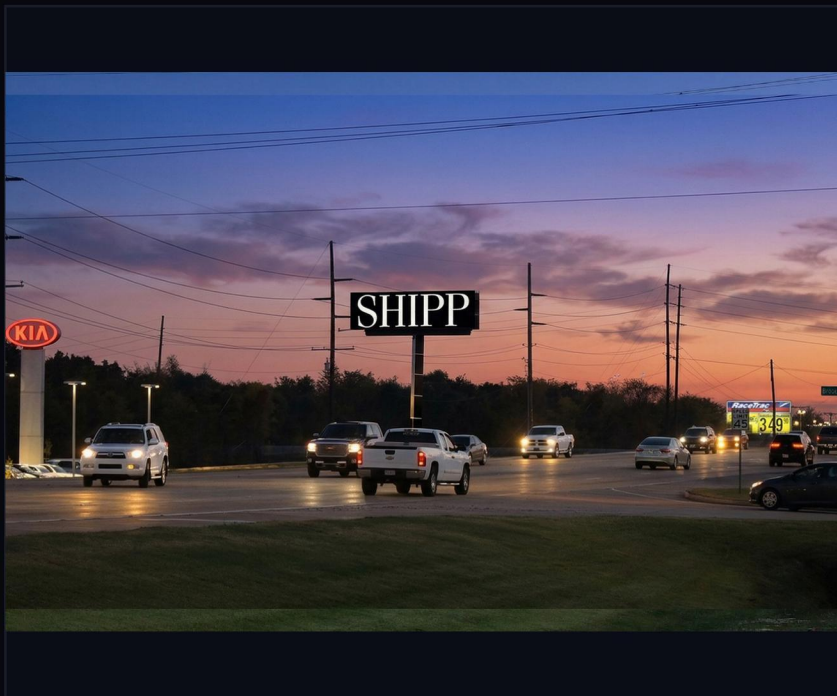

## Bert Kouns S face

1111 E. Bert Kouns Shreveport, LA | Shreveport, LA

### FEATURES

Traffic-stopping digital billboard on Bert Kouns in the Shreveport, LA Auto Mall — visible to northbound traffic at with captive audience when the train rolls slowly by. Hwy 3132 exits ¼ mile.