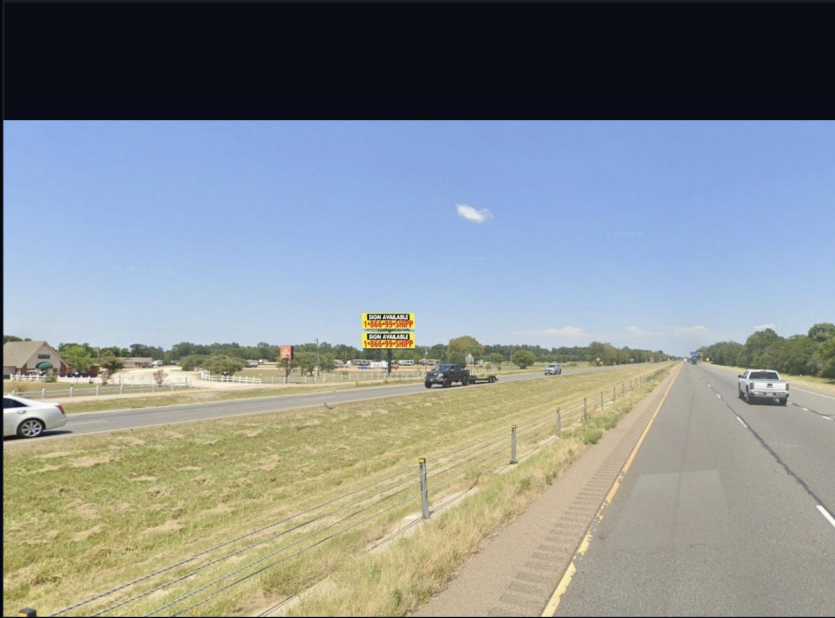

I30 @ RV Park W Bottom

8225 Camper Ln, Texarkana, AR | Texarkana, AR

FEATURES

Visible to I30 E traffic! Entrance of Sunrise RV Park 7 miles east of Texarkana, AR

AUDIENCE & MARKET

4-WEEK IMPRESSIONS **449,841**
 MARKET **Texarkana / Shreveport / Ark-La-Tex DMA**
 COORDINATES **33.514267, -93.942209**

SPECIFICATIONS

GEOPATH ID	30856977	READ	L
PLANT ID	AR015B	PANEL	Bottom
4-WK IMPRESSIONS	449,841	ILLUMINATED	Yes
SIZE	10x40	DESIGN SPECS	6" bleed, Finish size 10.6x40.6, 300 DPI PDF
FACING	W		

4/WK RATE: **\$695**