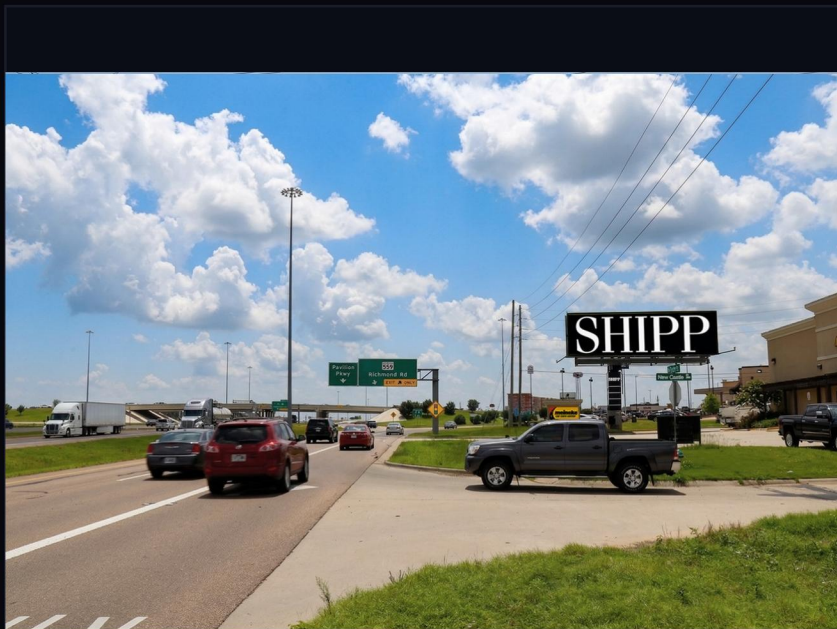

I30 @ Richmond Exit E face

3408 St. Michael Dr. Texarkana, TX | Texarkana, TX

SPECIFICATIONS

GEOPATH ID	30892991	FACING	E
PLANT ID	TX008-A	READ	R
4-WK IMPRESSIONS	2,275,296	PANEL	Single
SIZE	14x48	DESIGN SPECS	208h X 752w, 72 DPI JPG, 1MB or less

[DRONE VIDEO ▶](#)

RATES & ROTATION

4/WK Platinum full slot (1,440 spots/day):	\$2,900
4/WK Gold (720 spots/day):	\$1,750
4/WK Silver (360 spots/day):	\$1,050

FEATURES

Breathtaking digital billboard on I-30 in Texarkana, TX — visible to westbound traffic at the Richmond Road exit, Texarkana's highest-traffic retail corridor.