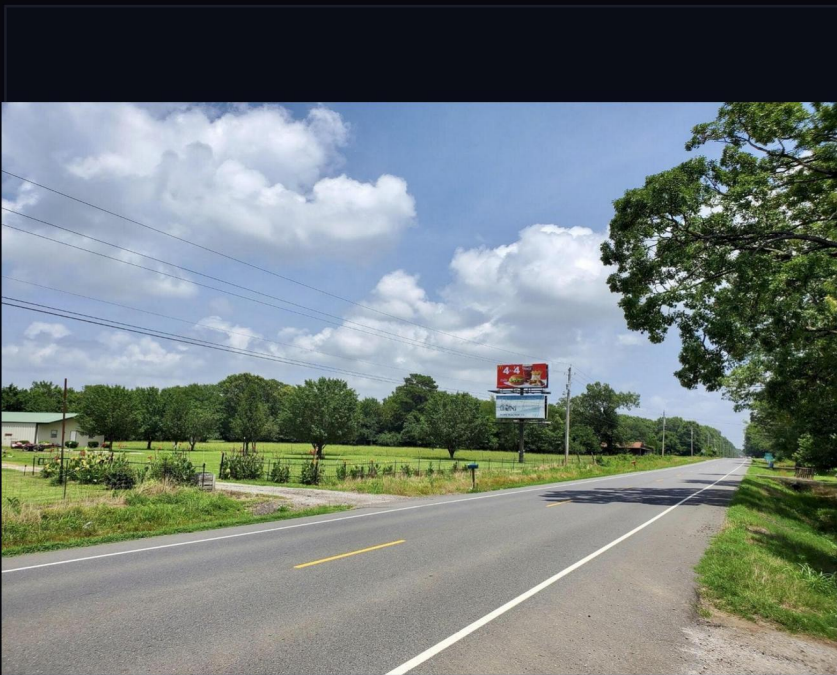

## Hwy 278 Hope W Bottom

3539 Hwy 278, Hope, AR | Hope, AR

### SPECIFICATIONS

GEOPATH ID	<b>30856974</b>	READ	<b>L</b>
PLANT ID	<b>AR009B</b>	PANEL	<b>Botom</b>
4-WK IMPRESSIONS	<b>83,039</b>	ILLUMINATED	<b>Yes</b>
SIZE	<b>10x20</b>	DESIGN SPECS	<b>6" bleed, Finish size 10.6x20.6, 300 DPI PDF</b>
FACING	<b>W</b>		

### FEATURES

1 mile from I30!