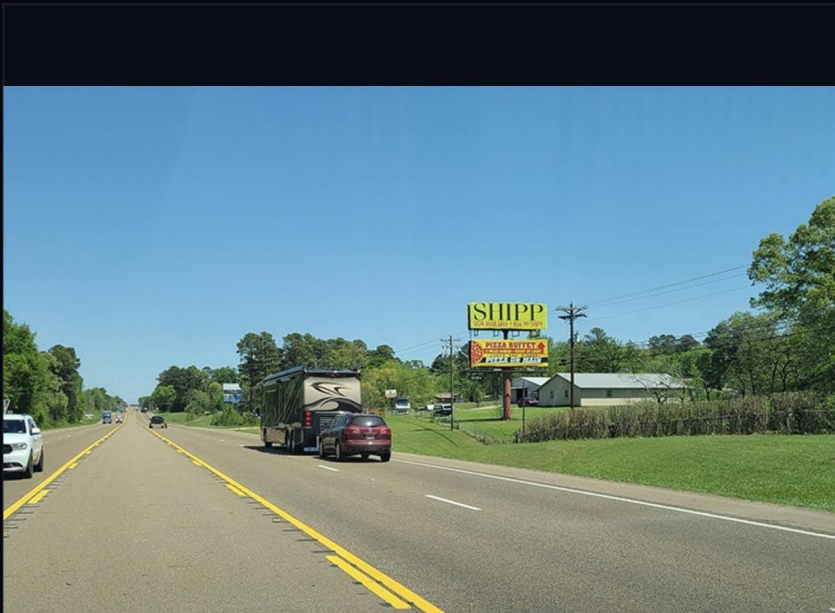

Hwy 59 S. Bottom

7219 US-59, Texarkana, TX | Texarkana, TX

FEATURES

Just 5 minutes to Kings Hwy and the Loop!

AUDIENCE & MARKET

4-WEEK IMPRESSIONS **278,494**
 MARKET **Texarkana / Shreveport / Ark-La-Tex DMA**
 COORDINATES **33.358105, -94.132235**

SPECIFICATIONS

GEOPATH ID	31053848	READ	R
PLANT ID	TX010B	PANEL	Bottom
4-WK IMPRESSIONS	278,494	ILLUMINATED	Yes
SIZE	10x32	DESIGN SPECS	6" bleed, Finish size 10.6x32.6, 300 DPI PDF
FACING	N		

4/WK RATE: **\$495**