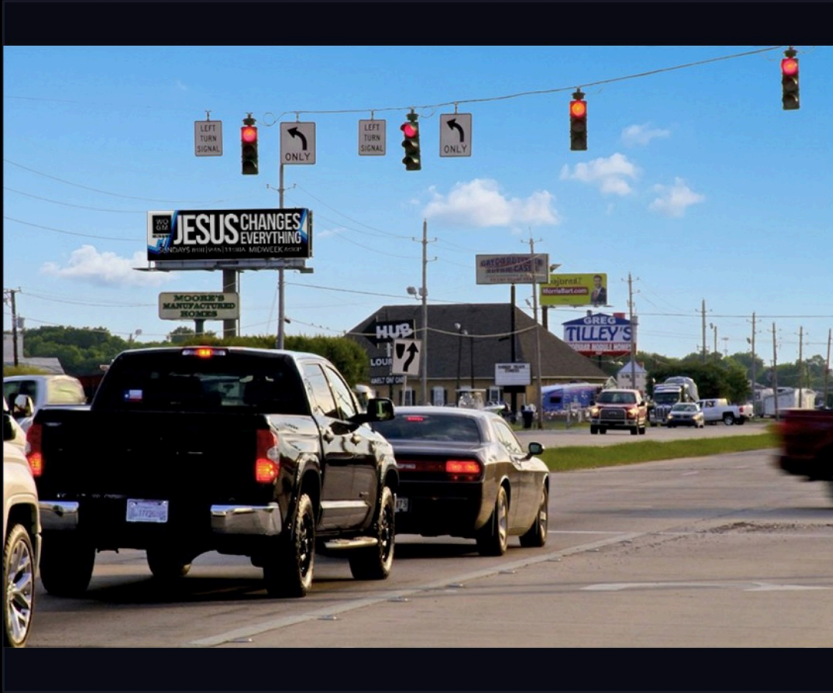

East Texas St E

4340 E. Tx St., Bossier, LA | Bossier City, LA

FEATURES

4 way stop E. Texas St @ Swan in fast growing S. Bossier City

AUDIENCE & MARKET

4-WEEK IMPRESSIONS **375,742**
 MARKET **Shreveport/Texarkana DMA**
 COORDINATES **32.532253, -93.67525**

SPECIFICATIONS

GEOPATH ID	30648619	READ	L
PLANT ID	LA003	PANEL	Single Face
4-WK IMPRESSIONS	375,742	ILLUMINATED	Yes
SIZE	10.6x36	DESIGN SPECS	6' bleed, Finish size 11.2x36.6, 300 DPI PDF
FACING	E		

4/WK RATE: **\$695**