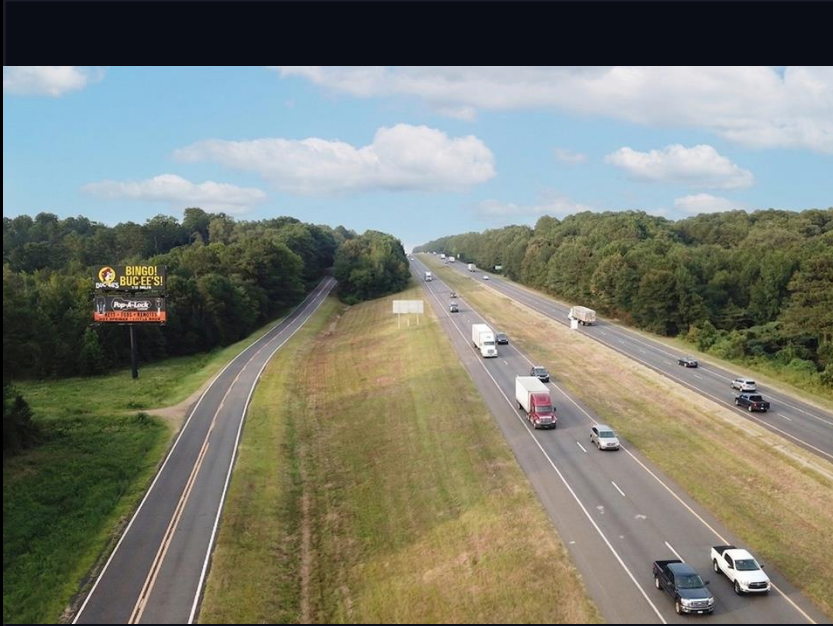

## 130 @ Caddo Valley W 3 Bottom

Caddo Valley, AR

### FEATURES

Just past Exit 78. Visible to traffic headed to Malvern, Little Rock!

### AUDIENCE & MARKET

4-WEEK IMPRESSIONS	<b>454,047</b>
MARKET	<b>Little Rock DMA</b>
COORDINATES	<b>34.191596, -93.063242</b>

### SPECIFICATIONS

GEOPATH ID	<b>30856968</b>	READ	<b>L</b>
PLANT ID	<b>AR006B</b>	PANEL	<b>Bottom</b>
4-WK IMPRESSIONS	<b>454,047</b>	ILLUMINATED	<b>Yes</b>
SIZE	<b>12x36</b>	DESIGN SPECS	<b>6' bleed, Finish size 12.6x36.6, 300 DPI PDF</b>
FACING	<b>W</b>		