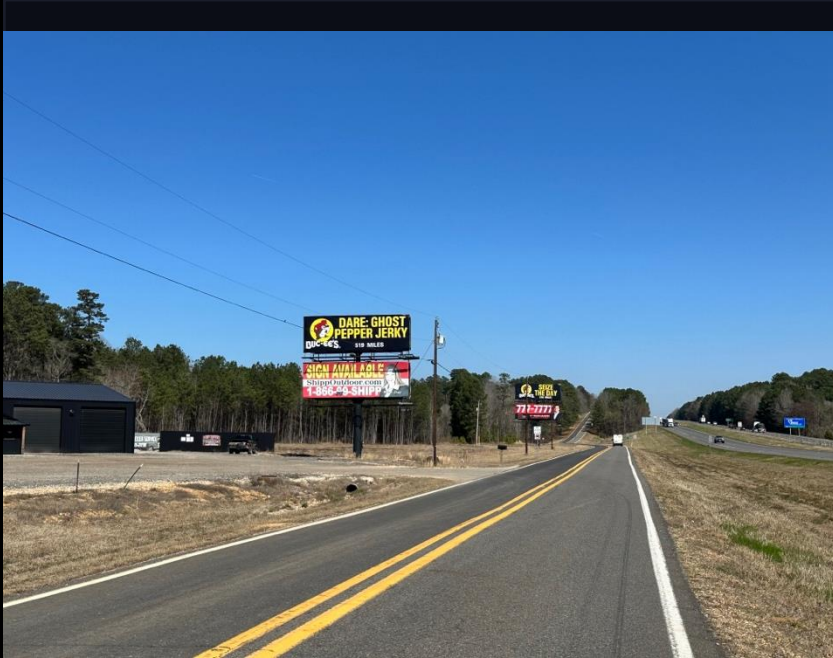

## 130 @ Caddo Valley W 1 Bottom

101B Frost Rd, Arkadelphia, AR | Caddo Valley, AR

### FEATURES

Just past Exit 78. Visible to traffic headed to Malvern, Little Rock!

### SPECIFICATIONS

GEOPATH ID	<b>30856963</b>	READ	<b>L</b>
PLANT ID	<b>AR001B</b>	PANEL	<b>Bottom</b>
4-WK IMPRESSIONS	<b>291,162</b>	ILLUMINATED	<b>Yes</b>
SIZE	<b>12x36</b>	DESIGN SPECS	<b>6' bleed, Finish size 12.6x36.6, 300 DPI PDF</b>
FACING	<b>W</b>		