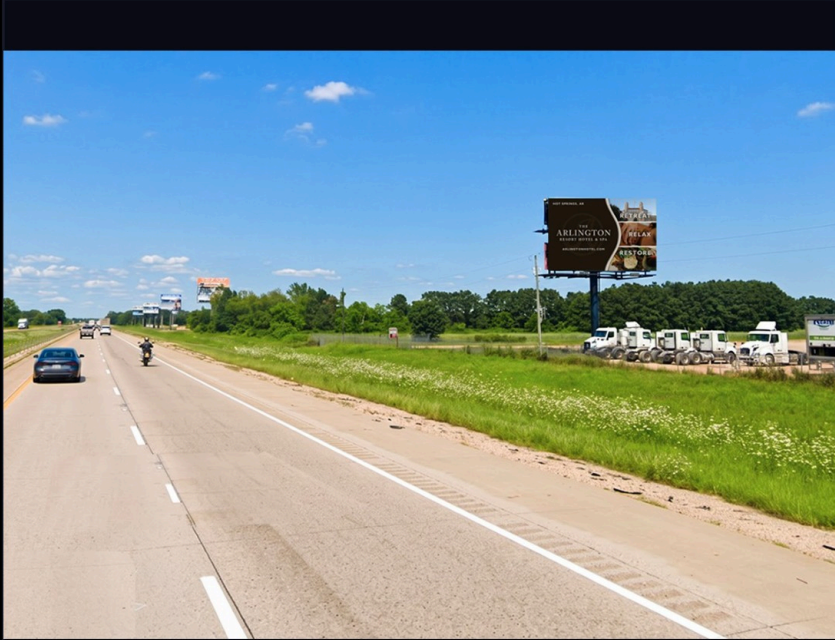

I30 @ SRT 2 W

10243 US-67, Texarkana, AR | Texarkana, AR

FEATURES

Massive super-stacker visible to traffic headed to Hope, Hot Springs, Little Rock

AUDIENCE & MARKET

4-WEEK IMPRESSIONS **687,171**
 MARKET **Shreveport/Texarkana DMA**
 COORDINATES **33.53556, -93.91127**

SPECIFICATIONS

GEOPATH ID	30648618	READ	R
PLANT ID	AR020	PANEL	Single Face
4-WK IMPRESSIONS	687,171	ILLUMINATED	Yes
SIZE	26x40	DESIGN SPECS	12' bleed, Finish size 27x41, 300 DPI PDF
FACING	W		

4/WK RATE: **\$1,500**