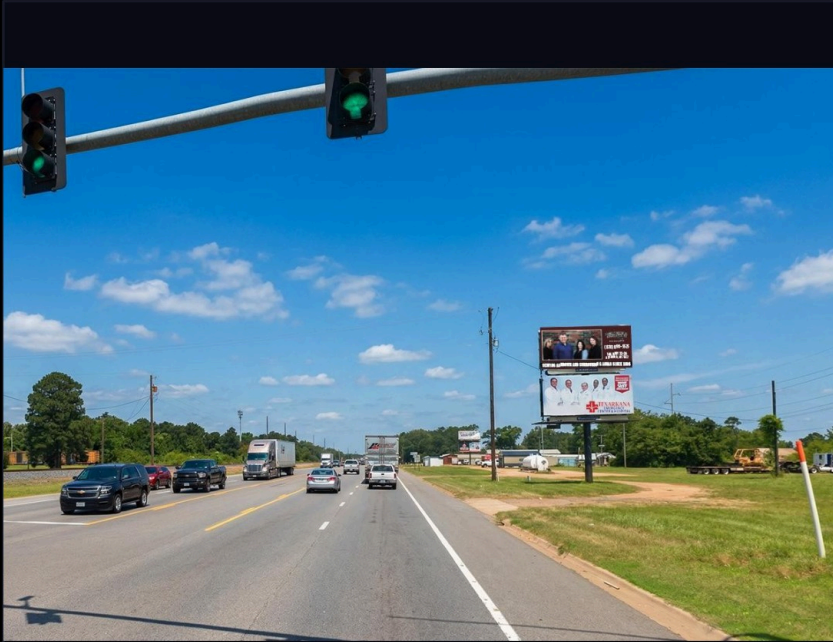

## Hwy 71 Ashdown S Bottom

Ashdown, AR

### FEATURES

Incredible visibility at stop light directly across from Domtar Mill entrance

### SPECIFICATIONS

GEOPATH ID	<b>30856969</b>	READ	<b>R</b>
PLANT ID	<b>AR008B</b>	PANEL	<b>Bottom</b>
4-WK IMPRESSIONS	<b>302,250</b>	ILLUMINATED	<b>Yes</b>
SIZE	<b>10x20</b>	DESIGN SPECS	<b>6' bleed, Finish size 10.6x20.6, 300 DPI PDF</b>
FACING	<b>S</b>		