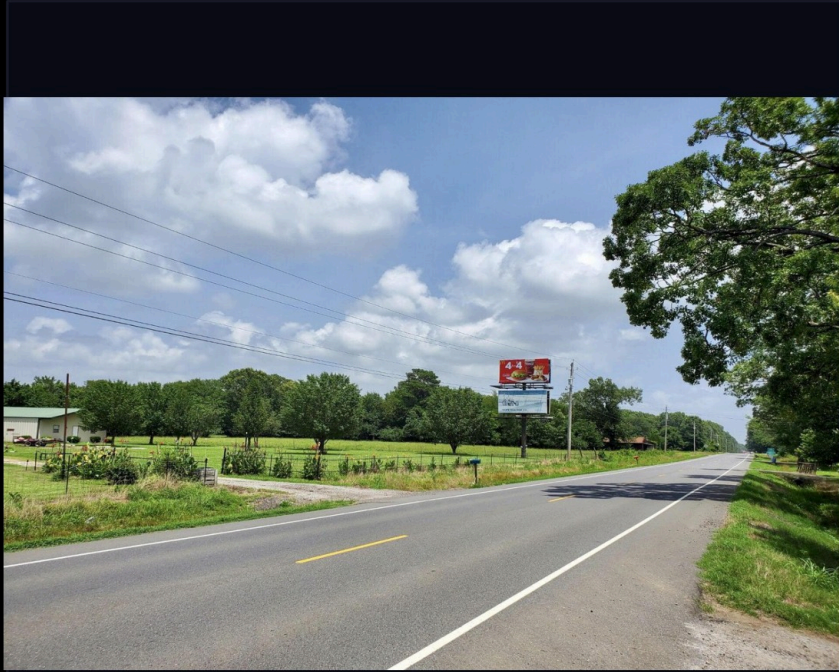

Hwy 278 Hope W Bottom

3539 Hwy 278, Hope, AR | Hope, AR

SPECIFICATIONS

GEOPATH ID	30856974	READ	L
PLANT ID	AR009B	PANEL	Bottom
4-WK IMPRESSIONS	83,039	ILLUMINATED	Yes
SIZE	10x20	DESIGN SPECS	6' bleed, Finish size 10.6x20.6, 300 DPI PDF
FACING	W		

4/WK RATE: **\$395**

*Rate based on one-year-term. Design, print and vinyl install available.
If providing your own vinyl, please confirm vinyl ship to address prior to shipping.*

FEATURES

1 mile from I30!