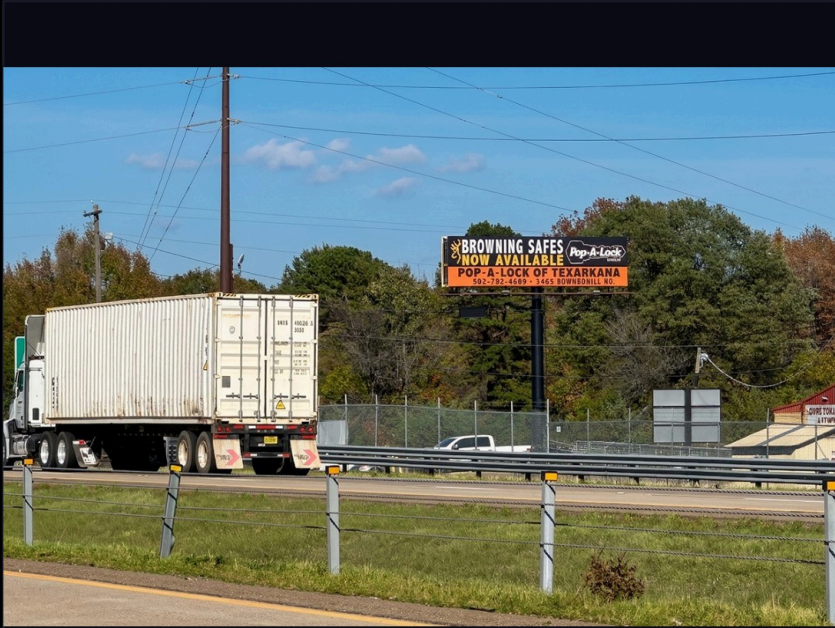

149 @ Cooper Tire S

3501 Washington St. Texarkana, AR | Texarkana, AR

FEATURES

Next to Cooper Tire & Rubber Plant one of Texarkana's top employers

AUDIENCE & MARKET

4-WEEK IMPRESSIONS **299,435**
 MARKET **Shreveport/Texarkana DMA**
 COORDINATES **33.423803, -94.003508**

SPECIFICATIONS

GEOPATH ID	30915875	READ	R
PLANT ID	AR022	PANEL	Single Face
4-WK IMPRESSIONS	299,435	ILLUMINATED	Yes
SIZE	10x40	DESIGN SPECS	6' bleed, Finish size 10.6x40.6, 300 DPI PDF
FACING	S		

4/WK RATE: **\$495**