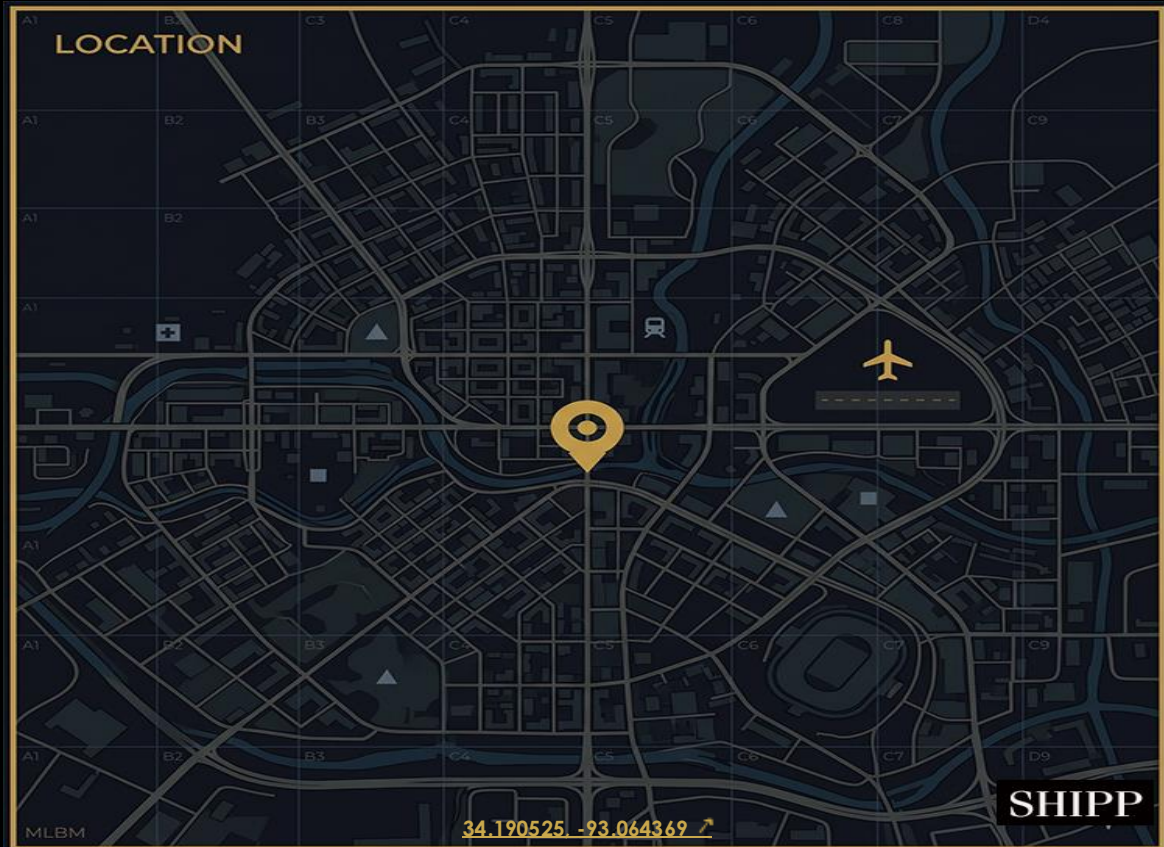

SPECIFICATIONS

GEOPATH ID	30648600	READ	R
PLANT ID	AR004T	PANEL	Top
4-WK IMPRESSIONS	478,494	ILLUMINATED	Yes
SIZE	12x36	DESIGN SPECS	6' bleed, Finish size 12.6x36.6, 300 DPI PDF
FACING	E		

4/WK RATE: **$695**

Rate based on one-year-term. Design, print and vinyl install available. If providing your own vinyl, please confirm vinyl ship to address prior to shipping.