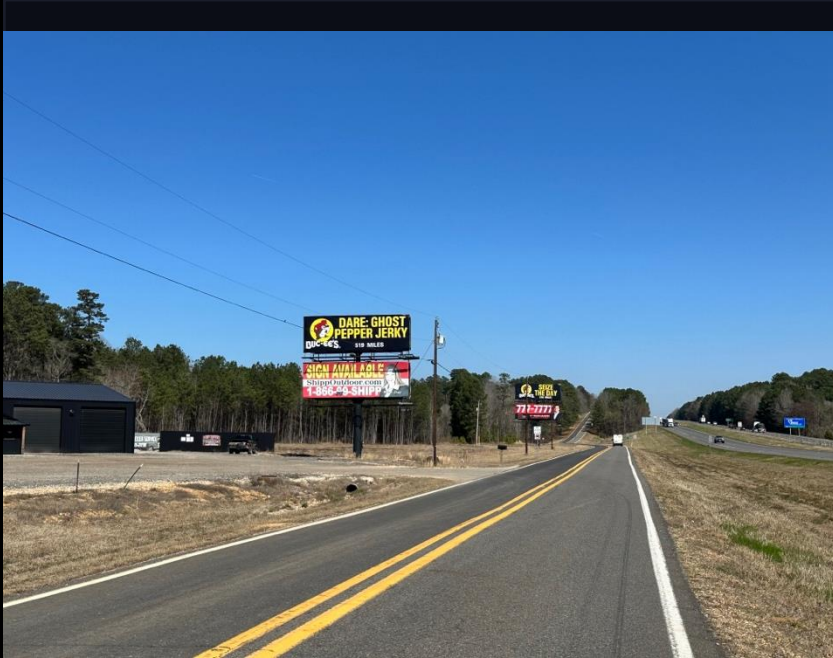

130 @ Caddo Valley W 1 Top

101B Frost Rd, Arkadelphia, AR | Caddo Valley, AR

FEATURES

Just past Exit 78. Visible to traffic headed to Malvern, Little Rock!

AUDIENCE & MARKET

4-WEEK IMPRESSIONS **291,162**
 MARKET **Little Rock DMA**
 COORDINATES **34.189618, -93.065632**

SPECIFICATIONS

GEOPATH ID	30648597	READ	L
PLANT ID	AR001T	PANEL	Top
4-WK IMPRESSIONS	291,162	ILLUMINATED	Yes
SIZE	12x36	DESIGN SPECS	6' bleed, Finish size 12.6x36.6, 300 DPI PDF
FACING	W		

4/WK RATE: **\$595**