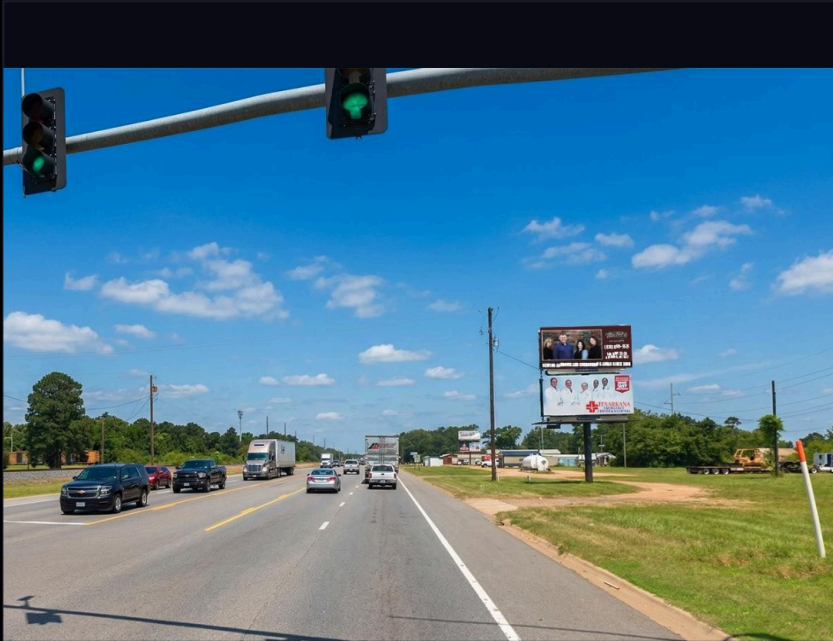

Hwy 71 Ashdown S Top

Ashdown, AR

FEATURES

Incredible visibility at stop light directly across from Domtar Mill entrance

AUDIENCE & MARKET

4-WEEK IMPRESSIONS **302,250**
 MARKET **Shreveport/Texarkana DMA**
 COORDINATES **33.643214, -94.100721**

SPECIFICATIONS

GEOPATH ID	30648603	READ	R
PLANT ID	AR008T	PANEL	Top
4-WK IMPRESSIONS	302,250	ILLUMINATED	Yes
SIZE	10x20	DESIGN SPECS	6' bleed, Finish size 10.6x20.6, 300 DPI PDF
FACING	S		

4/WK RATE: **\$495**