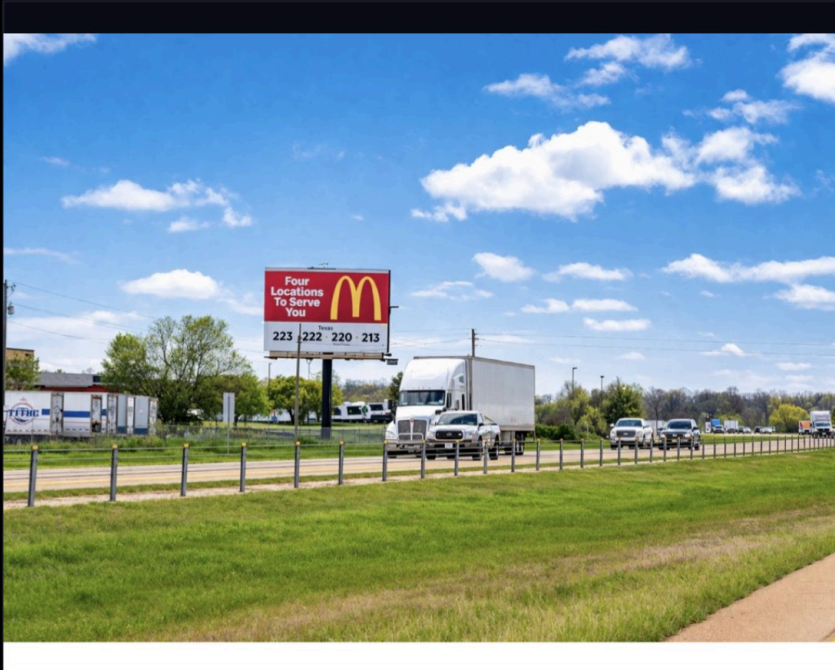

## 130 @ SRT 1 E

10243 US-67, Texarkana, AR 71854 | Texarkana, AR

### FEATURES

Massive super-stacker 9 minutes from Stateline Ave.

### SPECIFICATIONS

GEOPATH ID	<b>30648615</b>	READ	<b>L</b>
PLANT ID	<b>AR018</b>	PANEL	<b>Single Face</b>
4-WK IMPRESSIONS	<b>682,224</b>	ILLUMINATED	<b>Yes</b>
SIZE	<b>26x40</b>	DESIGN SPECS	<b>12' bleed, Finish size 27x41, 300 DPI PDF</b>
FACING	<b>E</b>		