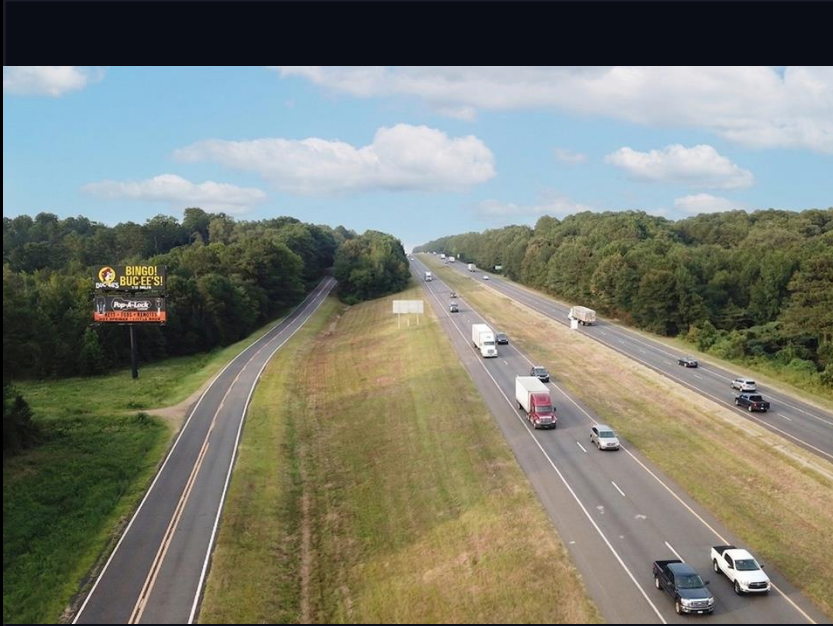

130 @ Caddo Valley W 3 Top

Caddo Valley, AR

FEATURES

Just past Exit 78. Visible to traffic headed to Malvern, Little Rock!

AUDIENCE & MARKET

4-WEEK IMPRESSIONS **248,480**
 MARKET **Little Rock DMA**
 COORDINATES **34.191596, -93.063242**

SPECIFICATIONS

GEOPATH ID	30648601	READ	L
PLANT ID	AR005T	PANEL	Top
4-WK IMPRESSIONS	248,480	ILLUMINATED	Yes
SIZE	12x36	DESIGN SPECS	6' bleed, Finish size 12.6x36.6, 300 DPI PDF
FACING	W		

4/WK RATE: **\$595**