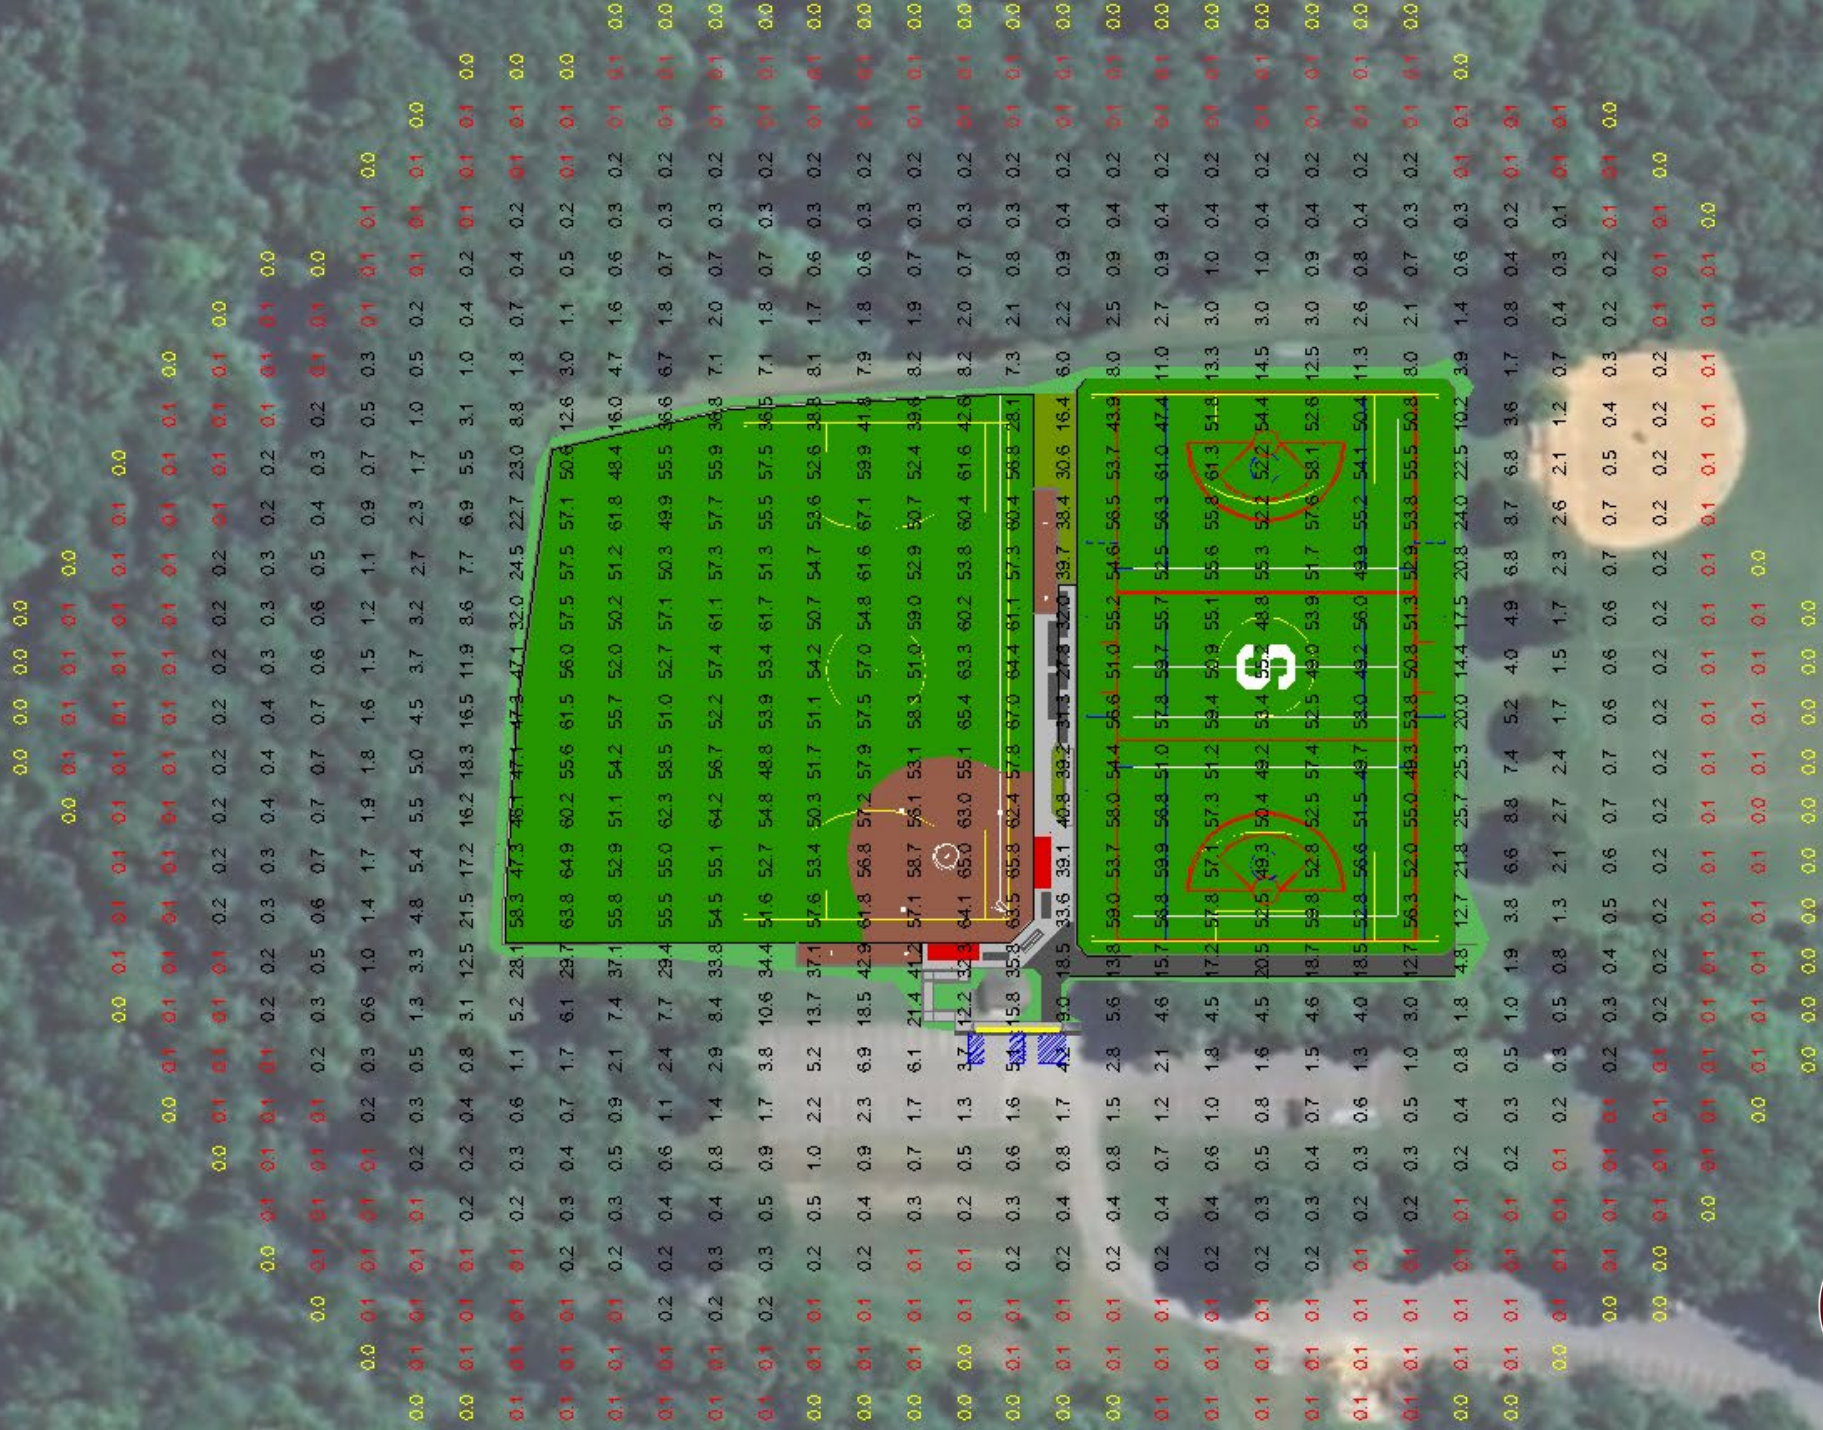

A TENCATE COMPANY 

BUILDING CHAMPIONS FROM THE GROUND *UP*

Town of Somers Reis Park Renovation

MIKE QUICK
Business Development Manager

PHIL LAND
Senior Estimator

LANDTEK