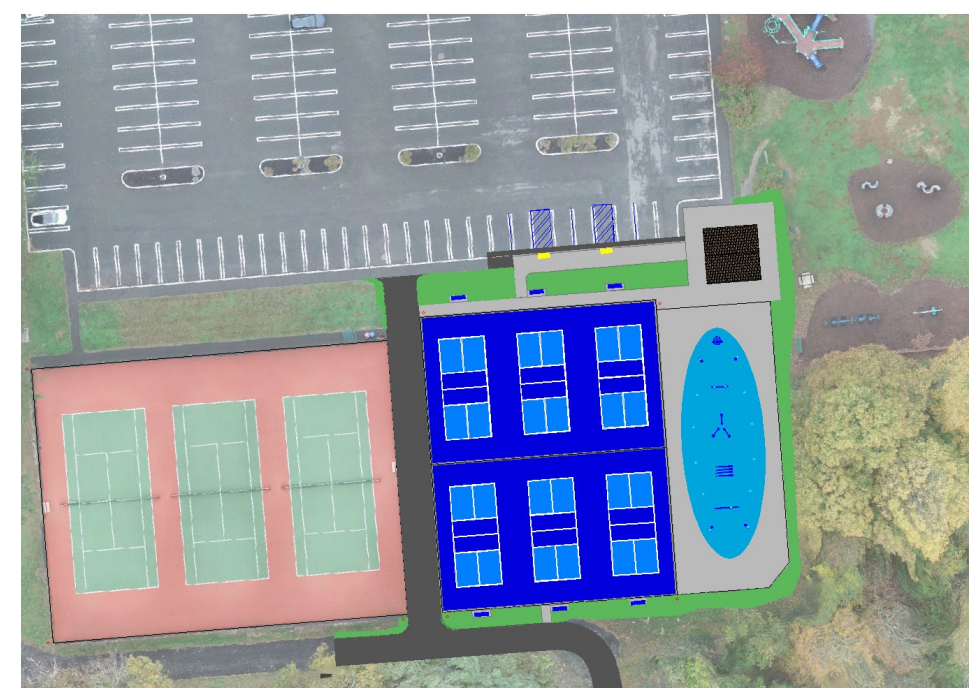

A TENCATE COMPANY 

BUILDING CHAMPIONS FROM THE GROUND *UP*

Town of Somers Reis Park Renovation

MIKE QUICK
Business Development Manager

PHIL LAND
Senior Estimator

LANDTEK