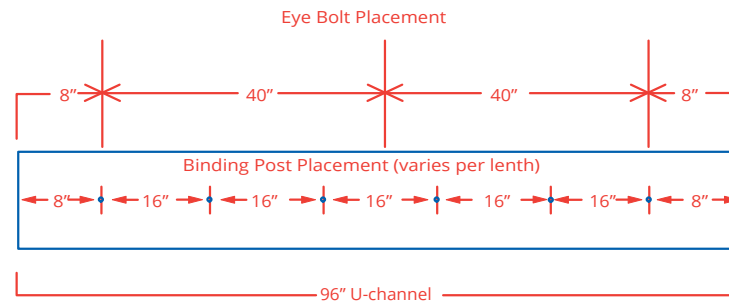

CARDINAL SOUND BAFFLE & U CHANNEL

All mounting hardware supplied by Cardinal Acoustics

CARDINAL SOUND BAFFLE & U CHANNEL

DETAIL NUMBER

1012

SCALE

NTS

REVISED

10/2/22

CARDINAL
ACOUSTICS

AN ACOUSTICAL WOOD FIBER COMPANY

info@cardinalacoustics.com

614.721.3001

CARDINALACOUSTICS.COM

OFFICE HEADQUARTERS

2941 Donnylane Blvd.
Columbus, OH 43235

MANUFACTURING & FABRICATION PLANT

2000 S. Yellow Springs St.
Springfield, OH 45506