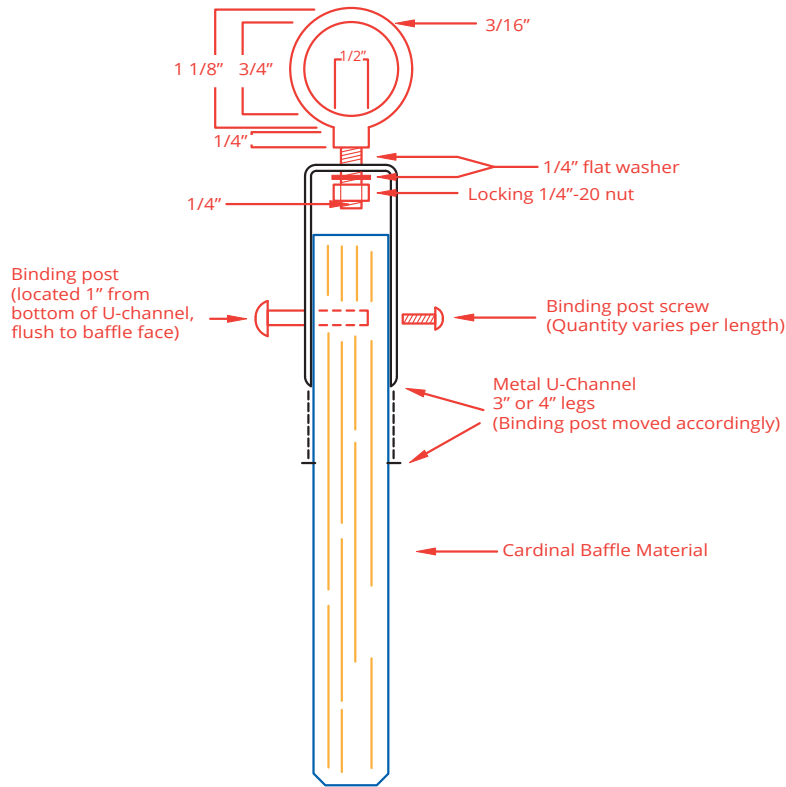

CARDINAL SOUND BAFFLE & U CHANNEL

All mounting hardware supplied by Cardinal Acoustics

CARDINAL SOUND BAFFLE & U CHANNEL

DETAIL NUMBER

1012

SCALE

NTS

REVISED

10/2/22

CARDINAL
ACOUSTICS

AN ACOUSTICAL WOOD FIBER COMPANY

info@cardinalacoustics.com

614.721.3001

CARDINALACOUSTICS.COM

OFFICE HEADQUARTERS

2941 Donnylane Blvd.
Columbus, OH 43235

MANUFACTURING & FABRICATION PLANT

2000 S. Yellow Springs St.
Springfield, OH 45506