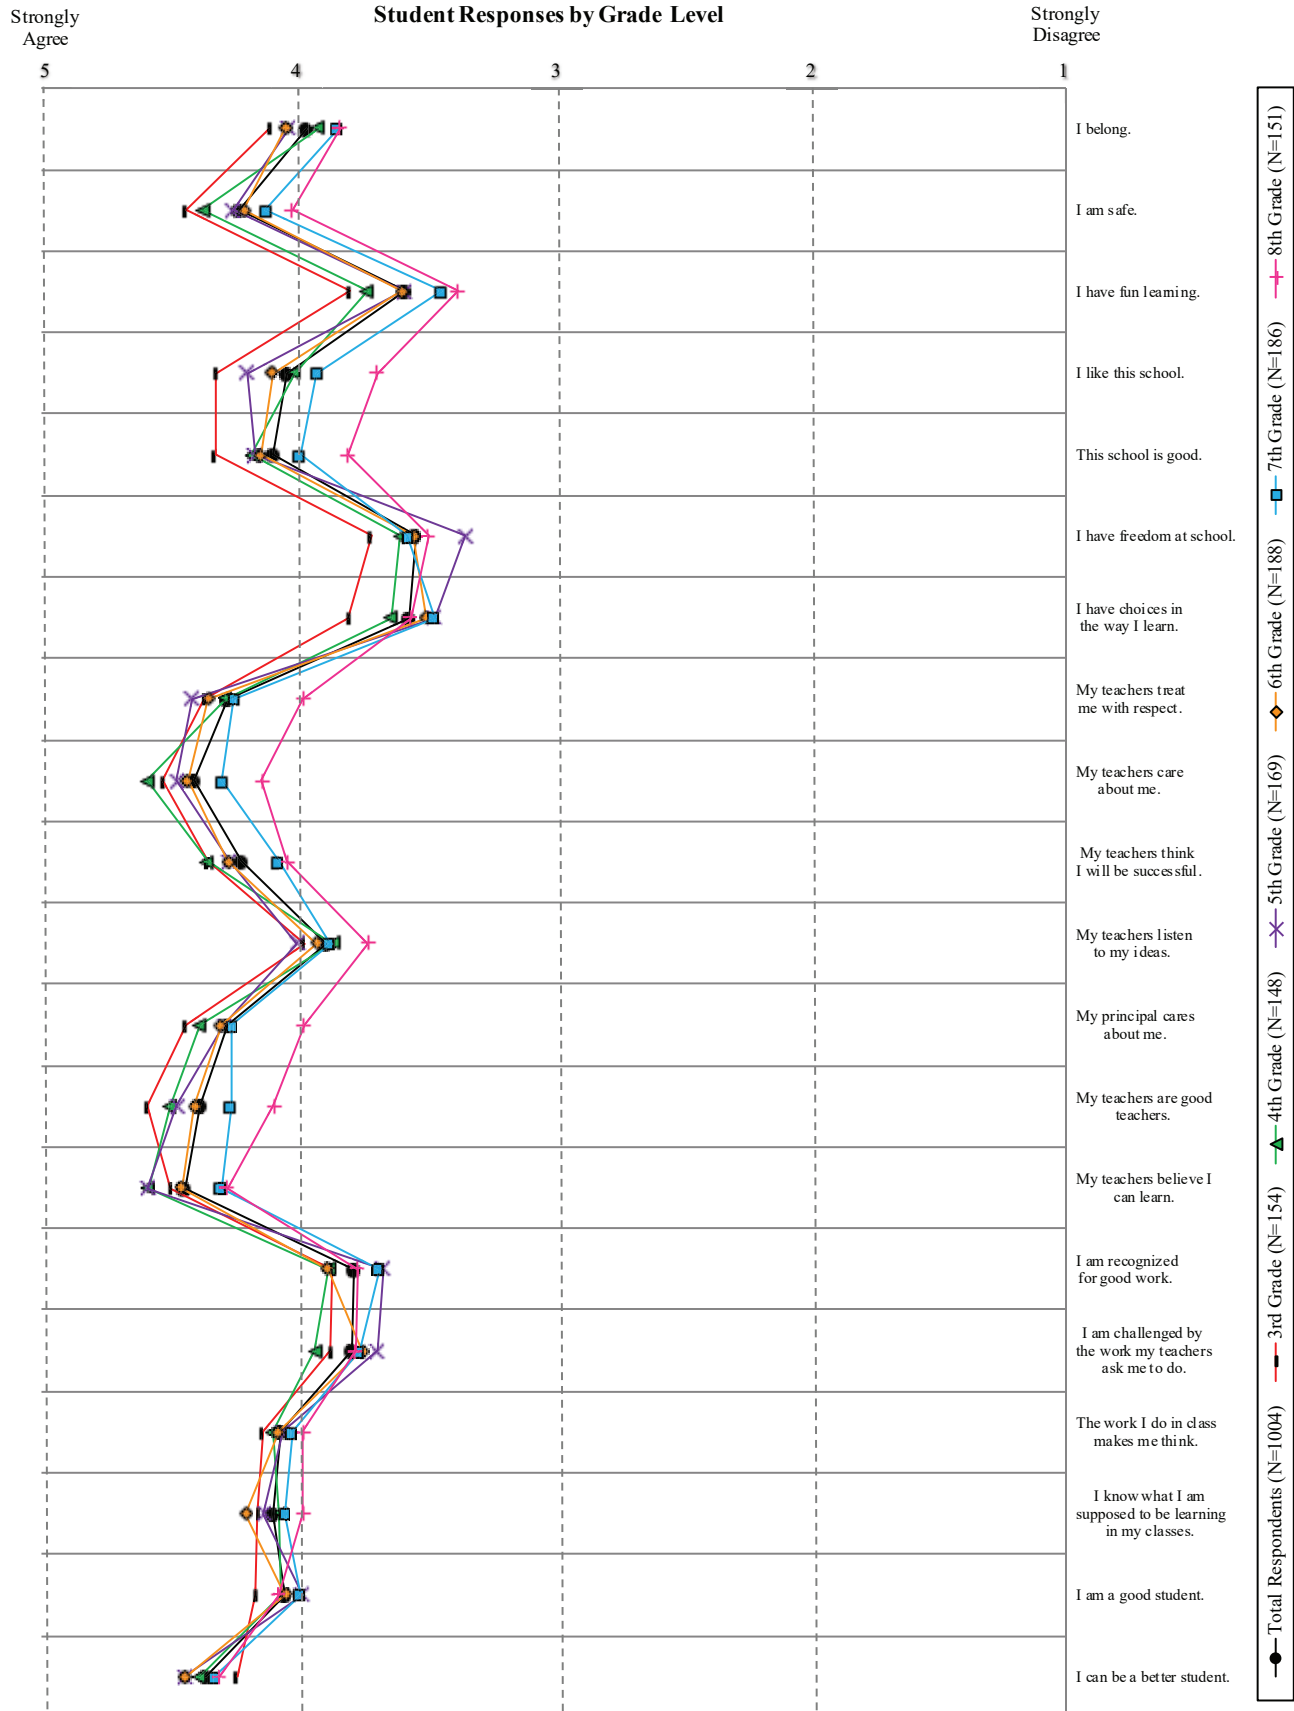

Southwestern Union Student Grades 3-8 Questionnaire Results March, 2026

Strongly Agree

Student Responses by Year

Strongly Disagree

◆ Total March, 2023 (N=1134)
✕ Total March, 2026 (N=1004)
● Total March, 2022 (N=1020)
▲ Total March, 2025 (N=1262)
◇ Total Spring, 2021 (N=1106)
■ Total March, 2024 (N=1165)

Southwestern Union Student Grades 3-8 Questionnaire Results March, 2026

**Southwestern Union
Student Grades 3-8 Questionnaire Results
March, 2026**

**Southwestern Union
Student Grades 3-8 Questionnaire Results
March, 2026**

Strongly
Agree

**Student Responses by Ethnicity
(continued)**

Strongly
Disagree

**Southwestern Union
Student Grades 3-8 Questionnaire Results
March, 2026**

**Southwestern Union
Student Grades 3-8 Questionnaire Results
March, 2026**

**Southwestern Union
Student Grades 3-8 Questionnaire Results
March, 2026**

**Southwestern Union
Student Grades 3-8 Questionnaire Results
March, 2026**

Strongly
Disagree

**Student Responses by Grade Level
(continued)**