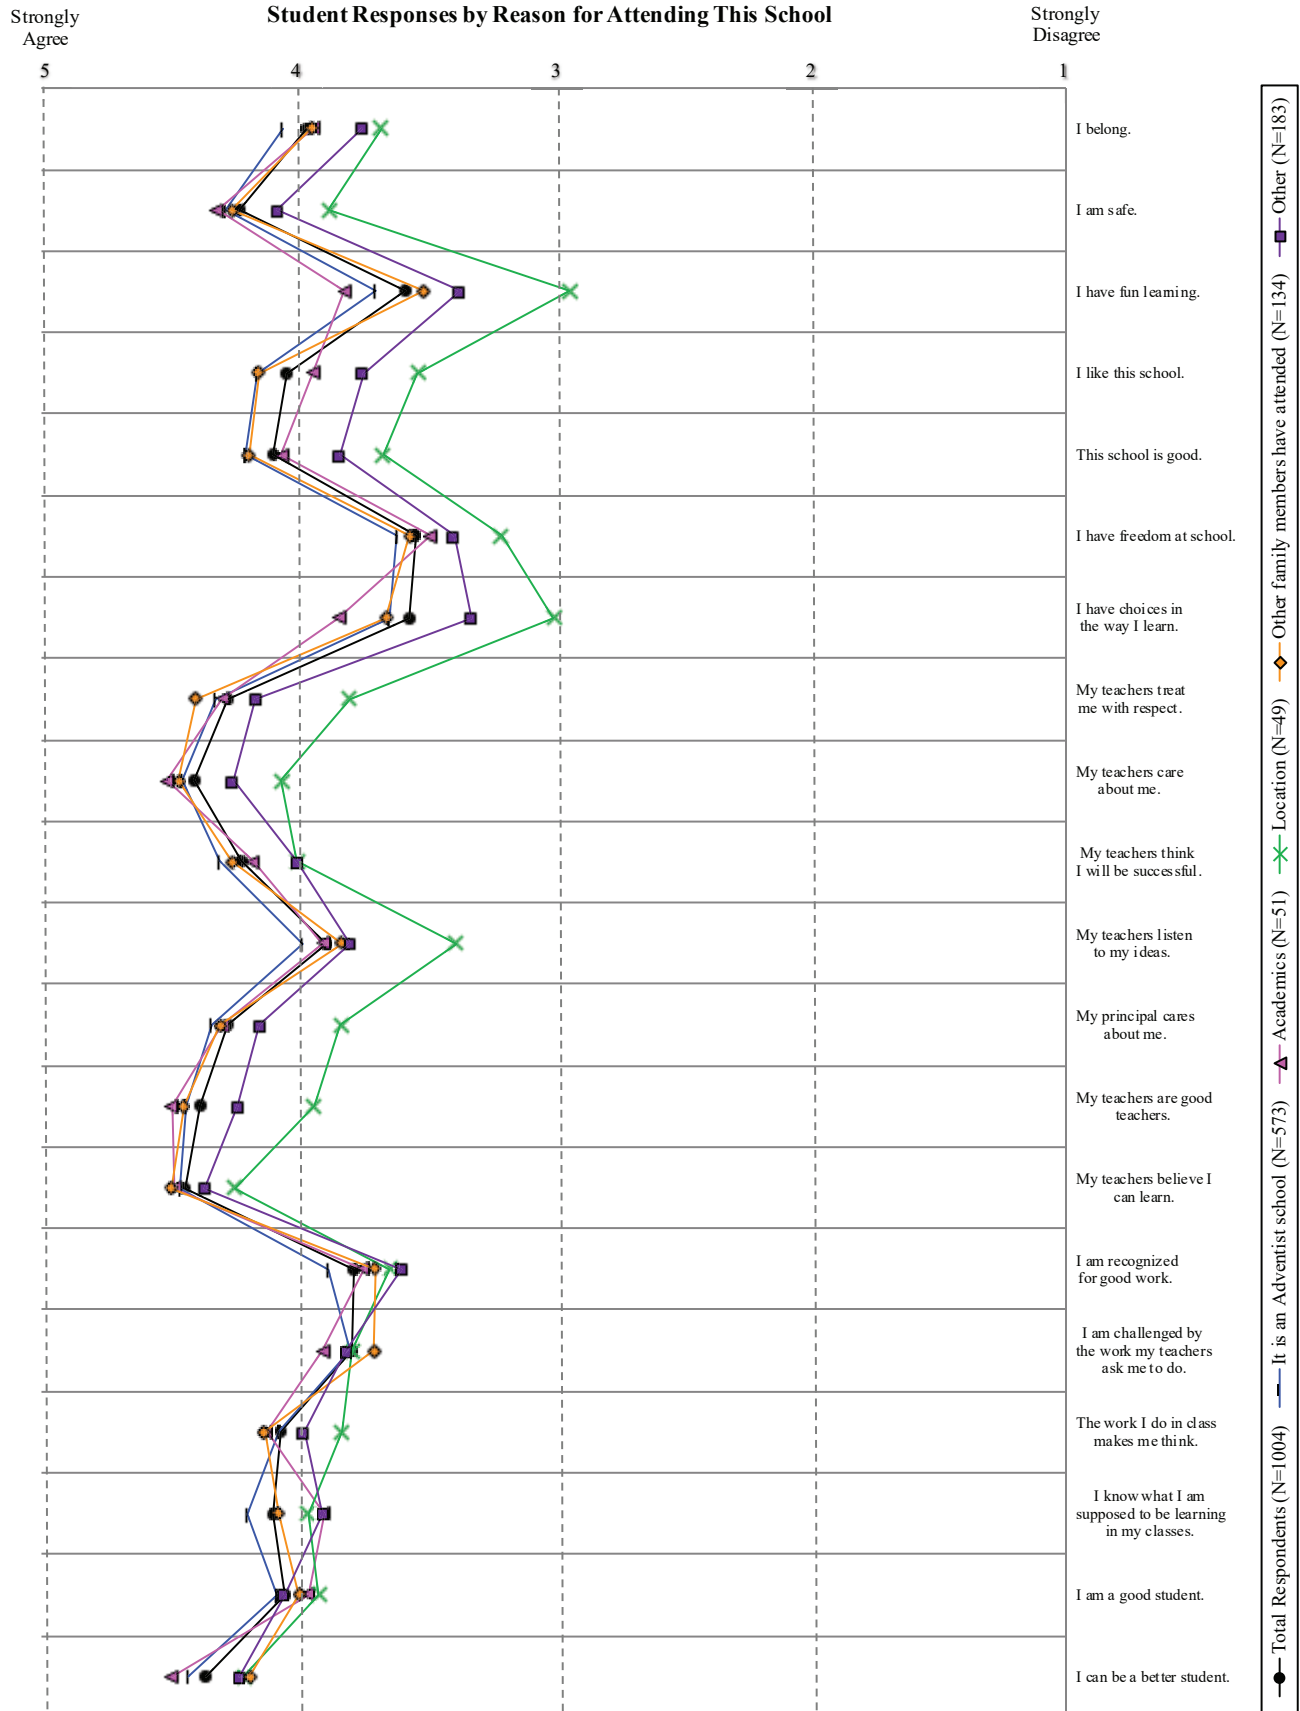

Southwestern Union Student Grades 3-8 Questionnaire Results March, 2026

Strongly Agree

Student Responses by Year

Strongly Disagree

◆ Total March, 2023 (N=1134)
✕ Total March, 2026 (N=1004)
● Total March, 2022 (N=1020)
▲ Total March, 2025 (N=1262)
◇ Total Spring, 2021 (N=1106)
■ Total March, 2024 (N=1165)

Strongly
Agree

**Student Responses by Ethnicity
(continued)**

Strongly
Disagree

**Southwestern Union
Student Grades 3-8 Questionnaire Results
March, 2026**

**Southwestern Union
Student Grades 3-8 Questionnaire Results
March, 2026**

**Southwestern Union
Student Grades 3-8 Questionnaire Results
March, 2026**

**Southwestern Union
Student Grades 3-8 Questionnaire Results
March, 2026**

Strongly
Disagree

**Student Responses by Grade Level
(continued)**

Strongly
Agree

**Southwestern Union
Student Grades 3-8 Questionnaire Results
March, 2026**

**Southwestern Union
Student Grades 3-8 Questionnaire Results
March, 2026**