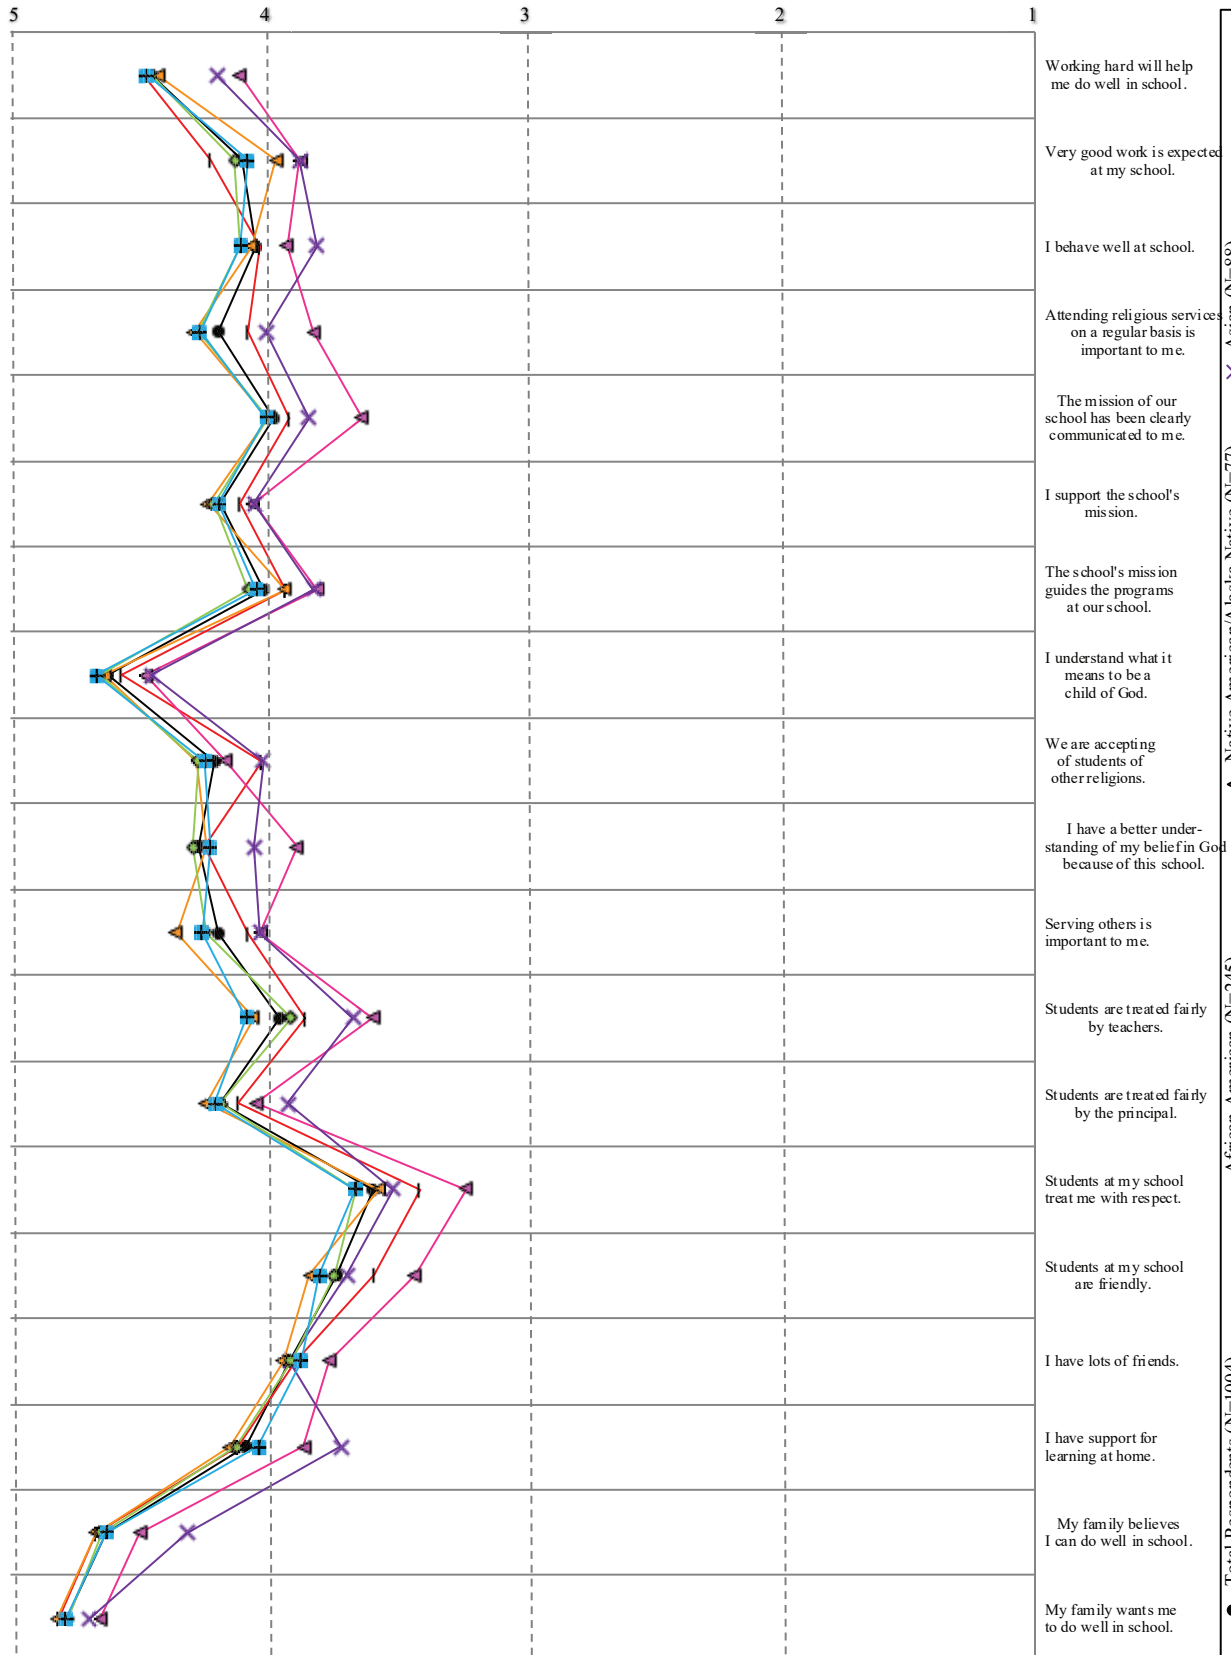

Southwestern Union Student Grades 3-8 Questionnaire Results March, 2026

Strongly Agree

Student Responses by Year

Strongly Disagree

◆ Total March, 2023 (N=1134)
✕ Total March, 2026 (N=1004)
● Total March, 2022 (N=1020)
▲ Total March, 2025 (N=1262)
◇ Total Spring, 2021 (N=1106)
■ Total March, 2024 (N=1165)

Southwestern Union Student Grades 3-8 Questionnaire Results March, 2026

**Southwestern Union
Student Grades 3-8 Questionnaire Results
March, 2026**

**Southwestern Union
Student Grades 3-8 Questionnaire Results
March, 2026**

**Southwestern Union
Student Grades 3-8 Questionnaire Results
March, 2026**

Strongly Agree

Student Responses by Ethnicity

Strongly Disagree

**Southwestern Union
Student Grades 3-8 Questionnaire Results
March, 2026**

Strongly
Agree

**Student Responses by Ethnicity
(continued)**

Strongly
Disagree

**Southwestern Union
Student Grades 3-8 Questionnaire Results
March, 2026**

**Southwestern Union
Student Grades 3-8 Questionnaire Results
March, 2026**