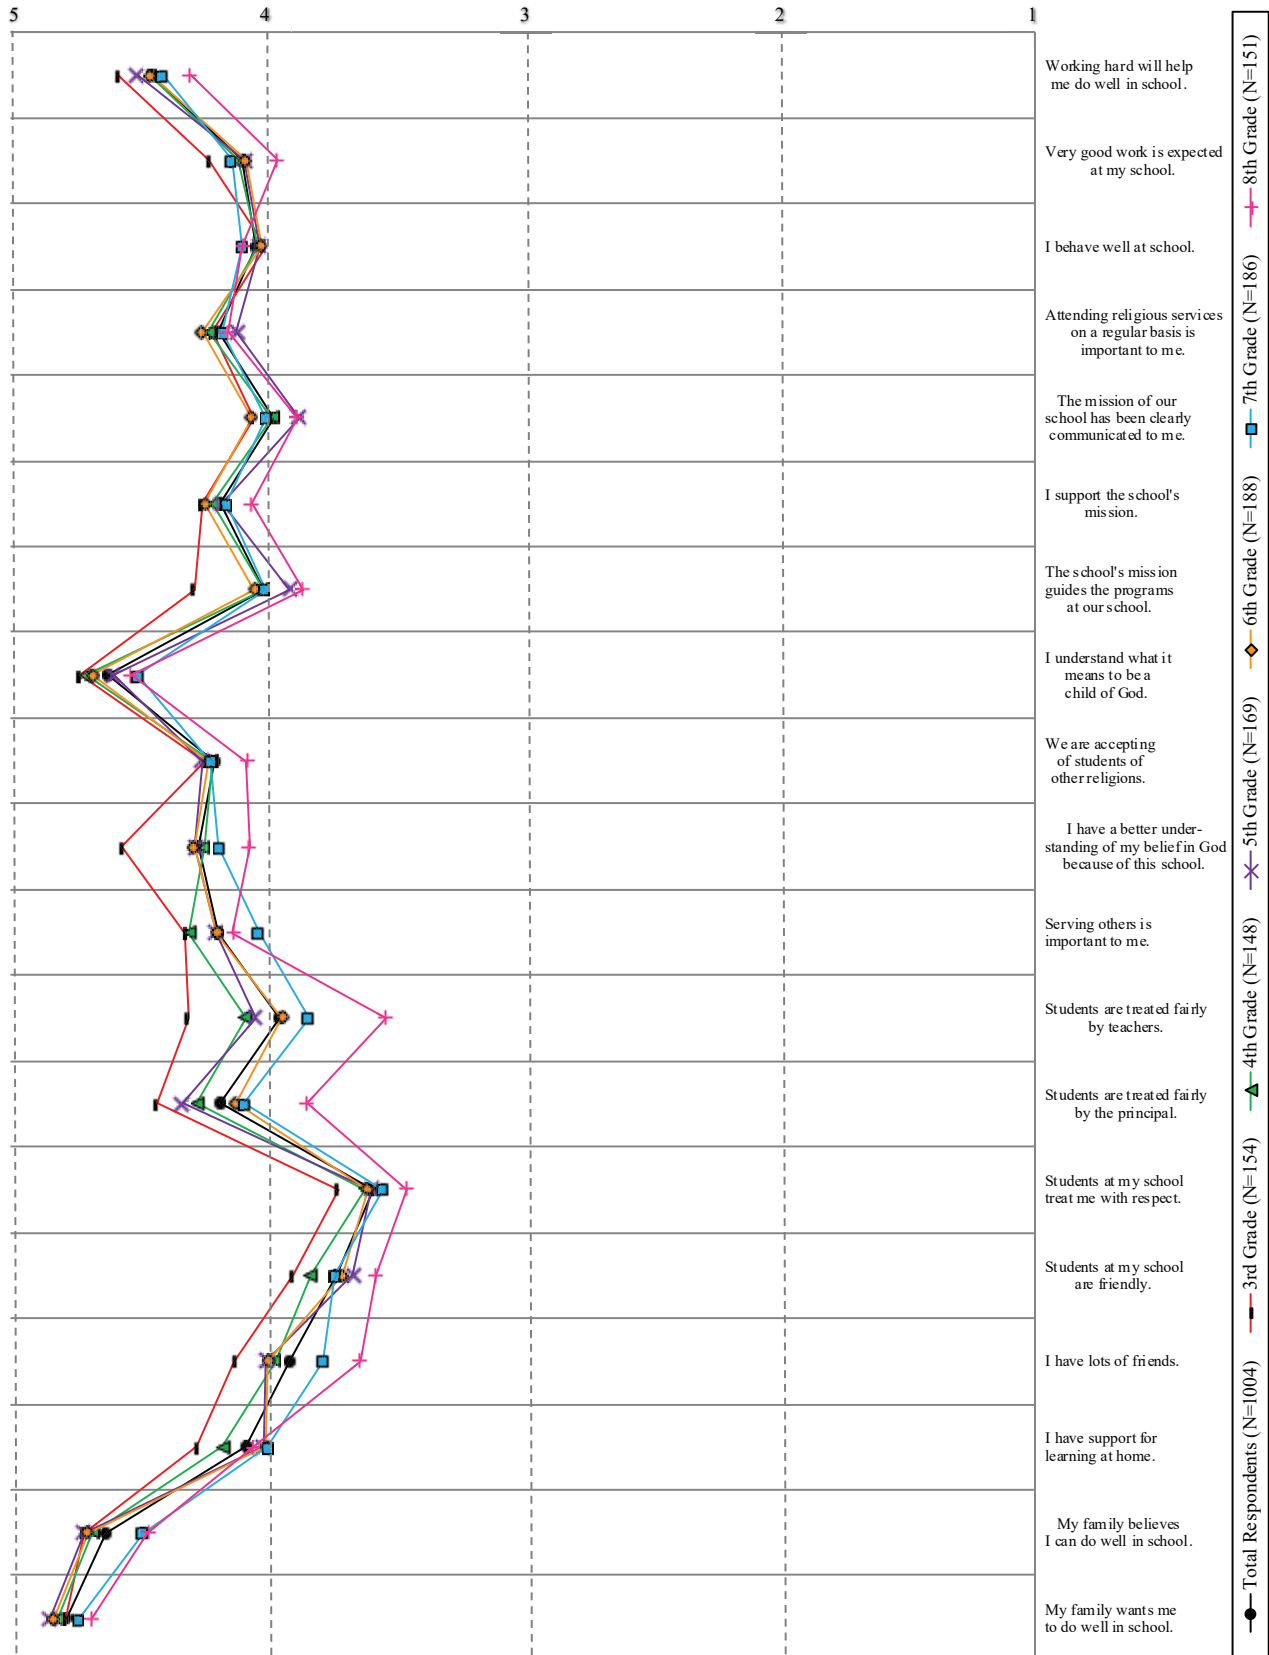

Strongly
Agree

**Student Responses by Ethnicity
(continued)**

Strongly
Disagree

**Southwestern Union
Student Grades 3-8 Questionnaire Results
March, 2026**

**Southwestern Union
Student Grades 3-8 Questionnaire Results
March, 2026**

**Southwestern Union
Student Grades 3-8 Questionnaire Results
March, 2026**

**Southwestern Union
Student Grades 3-8 Questionnaire Results
March, 2026**

Strongly
Disagree

**Student Responses by Grade Level
(continued)**

Strongly
Agree

**Southwestern Union
Student Grades 3-8 Questionnaire Results
March, 2026**

**Southwestern Union
Student Grades 3-8 Questionnaire Results
March, 2026**