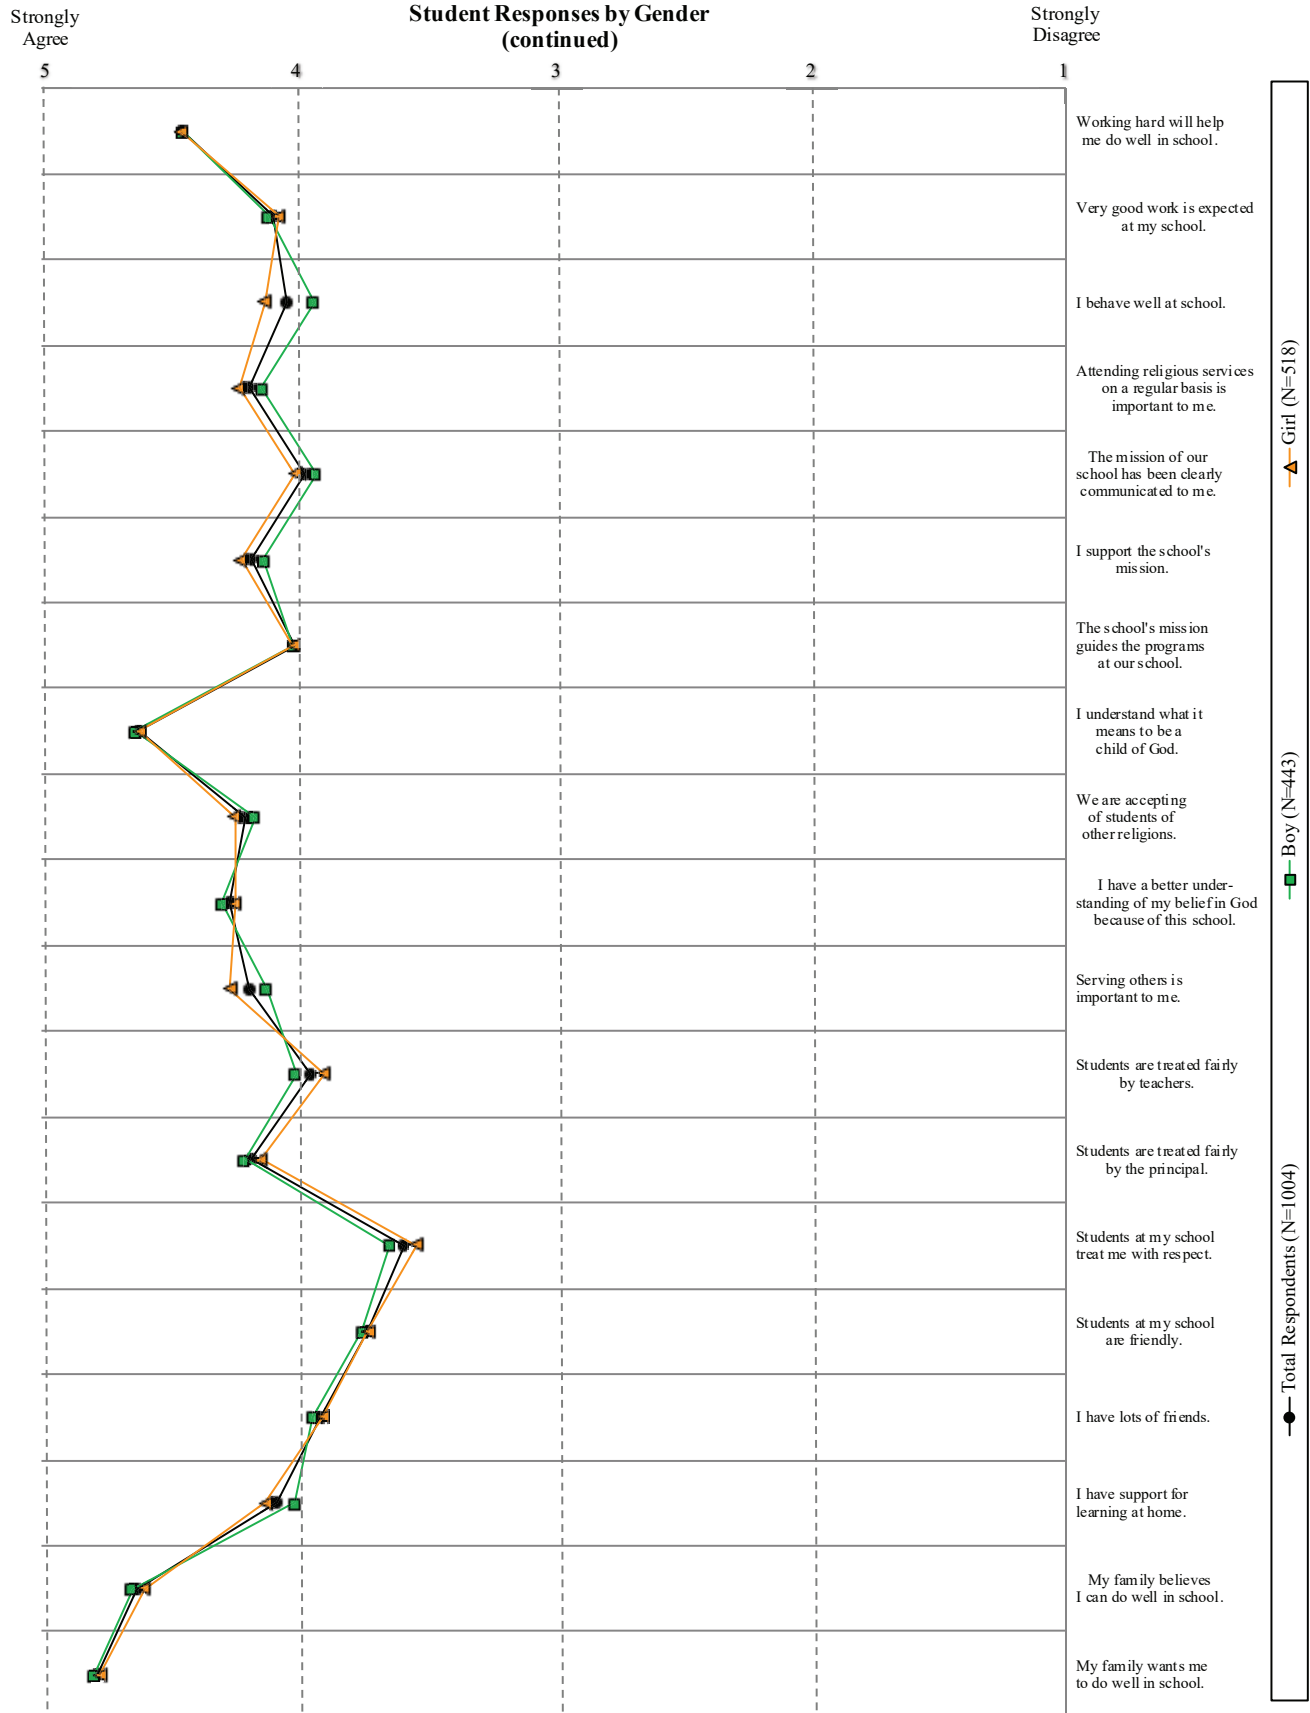

Strongly
Agree

**Student Responses by Ethnicity
(continued)**

Strongly
Disagree

**Southwestern Union
Student Grades 3-8 Questionnaire Results
March, 2026**

**Southwestern Union
Student Grades 3-8 Questionnaire Results
March, 2026**

**Southwestern Union
Student Grades 3-8 Questionnaire Results
March, 2026**

**Southwestern Union
Student Grades 3-8 Questionnaire Results
March, 2026**

Strongly
Disagree

**Student Responses by Grade Level
(continued)**