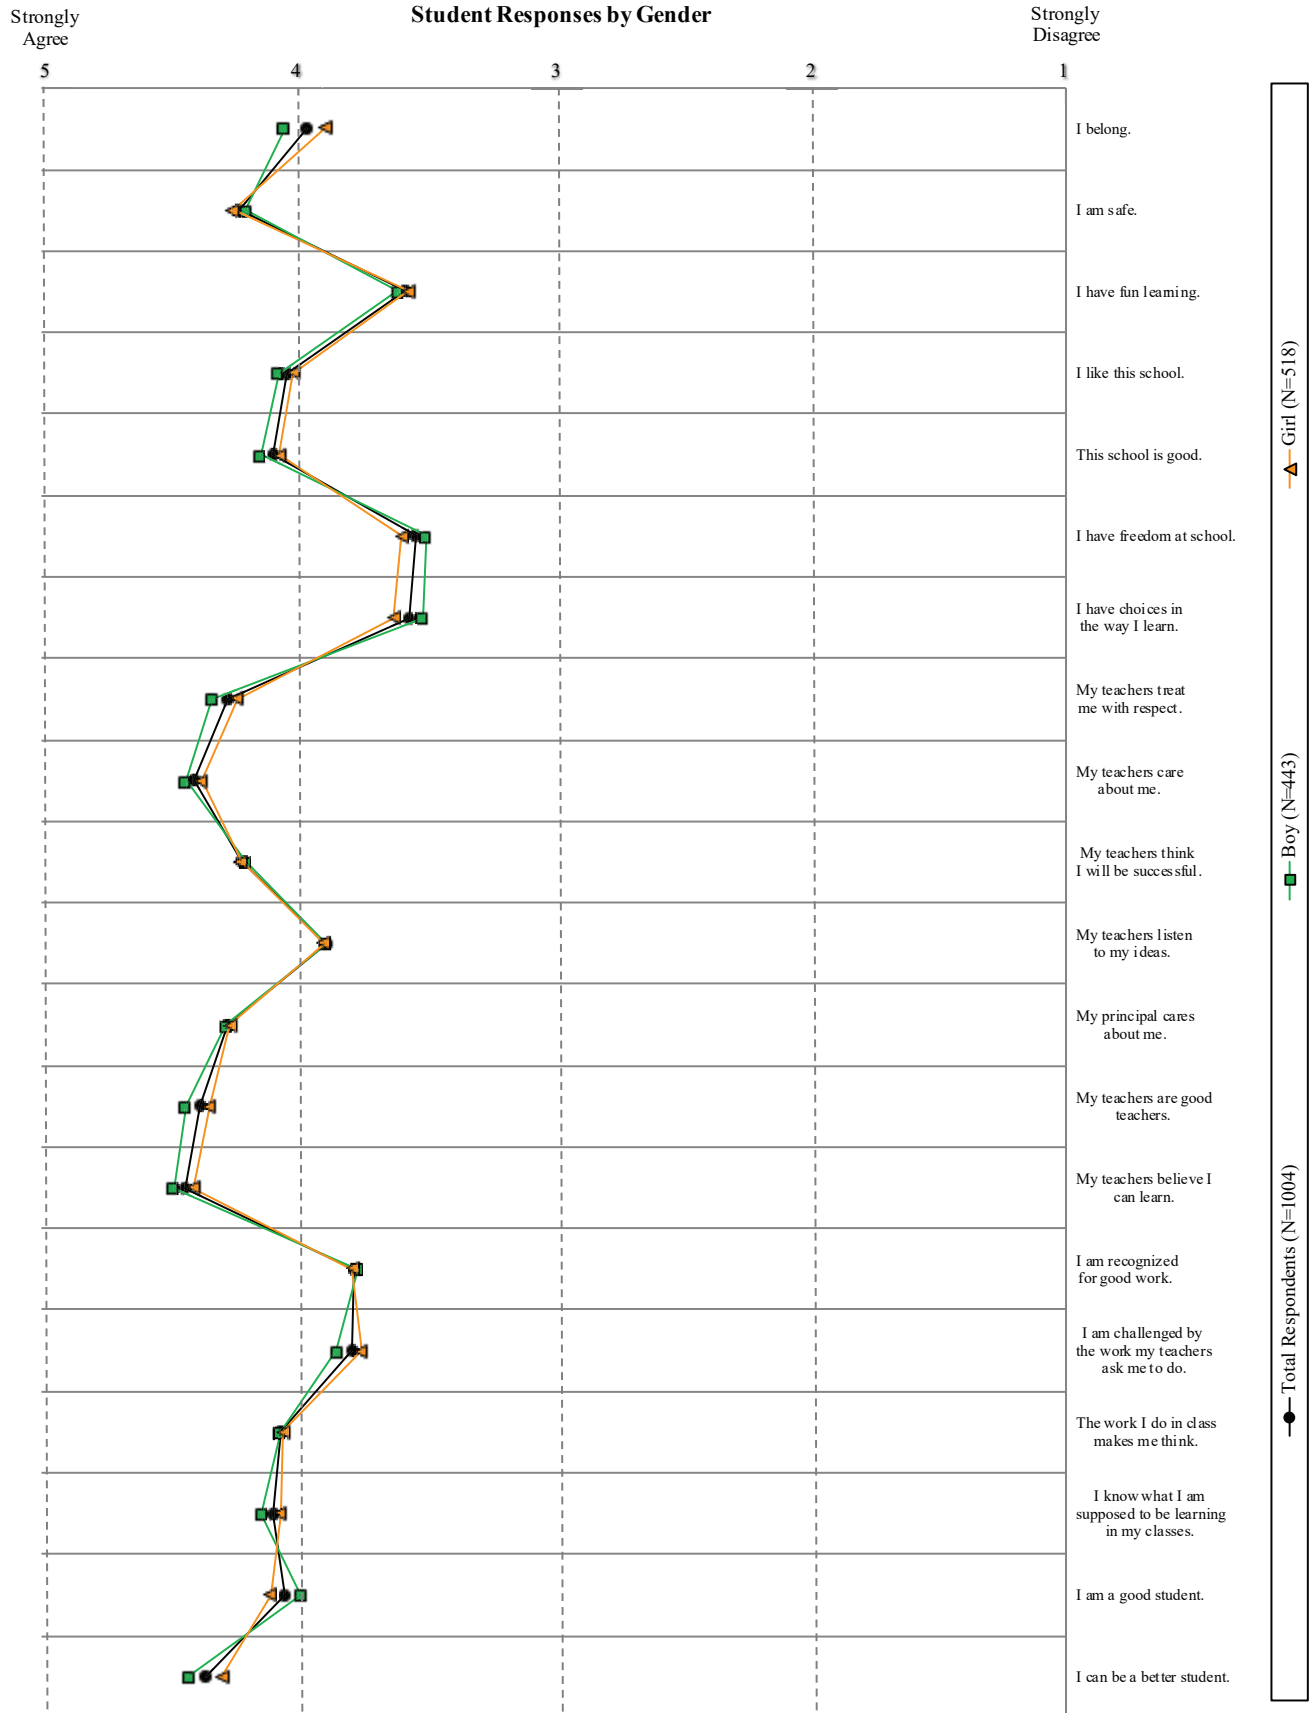

**Southwestern Union
Student Grades 3-8 Questionnaire Results
March, 2026**

Strongly Agree

Student Responses by Ethnicity

Strongly Disagree

**Southwestern Union
Student Grades 3-8 Questionnaire Results
March, 2026**

Strongly
Agree

**Student Responses by Ethnicity
(continued)**

Strongly
Disagree

**Southwestern Union
Student Grades 3-8 Questionnaire Results
March, 2026**

**Southwestern Union
Student Grades 3-8 Questionnaire Results
March, 2026**