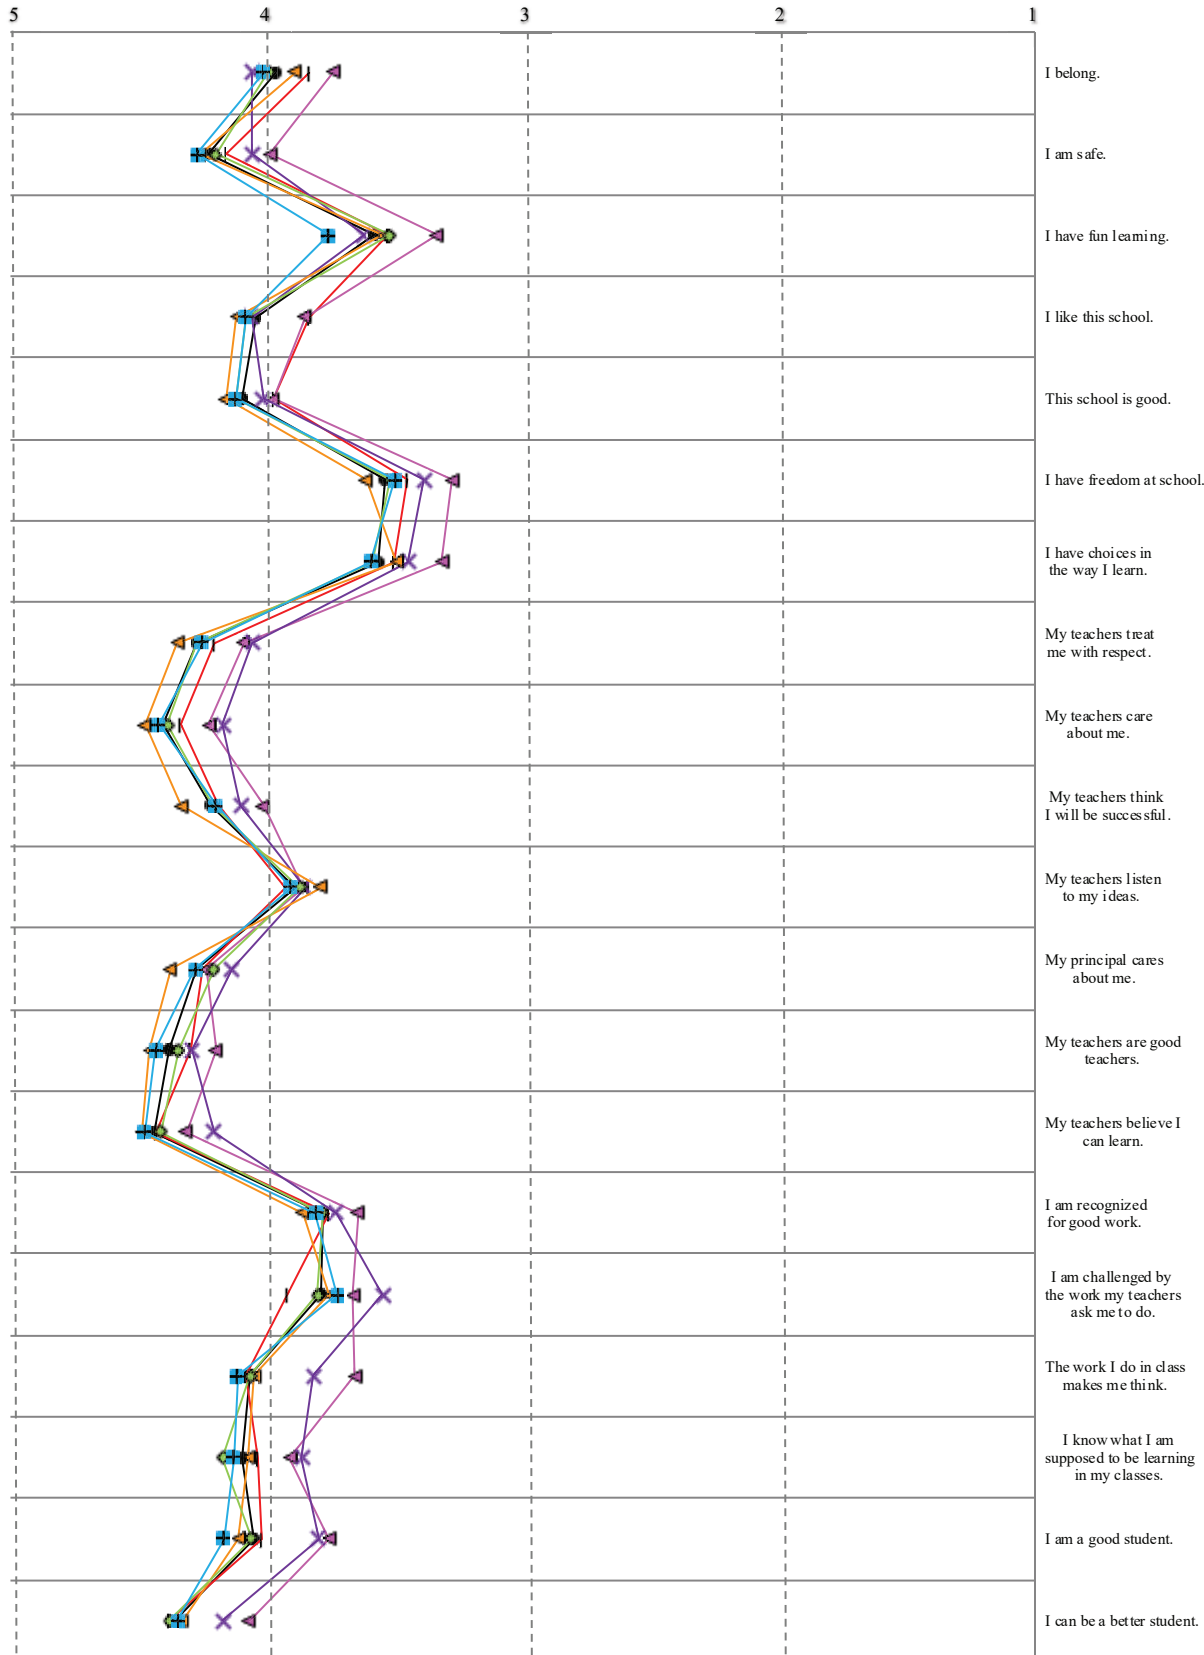

Southwestern Union Student Grades 3-8 Questionnaire Results March, 2026

Strongly Agree

Student Responses by Year

Strongly Disagree

◆ Total March, 2023 (N=1134)
✕ Total March, 2026 (N=1004)
● Total March, 2022 (N=1020)
▲ Total March, 2025 (N=1262)
◇ Total Spring, 2021 (N=1106)
■ Total March, 2024 (N=1165)

Southwestern Union Student Grades 3-8 Questionnaire Results March, 2026

**Southwestern Union
Student Grades 3-8 Questionnaire Results
March, 2026**

**Southwestern Union
Student Grades 3-8 Questionnaire Results
March, 2026**

**Southwestern Union
Student Grades 3-8 Questionnaire Results
March, 2026**

Strongly Agree

Student Responses by Ethnicity

Strongly Disagree

**Southwestern Union
Student Grades 3-8 Questionnaire Results
March, 2026**