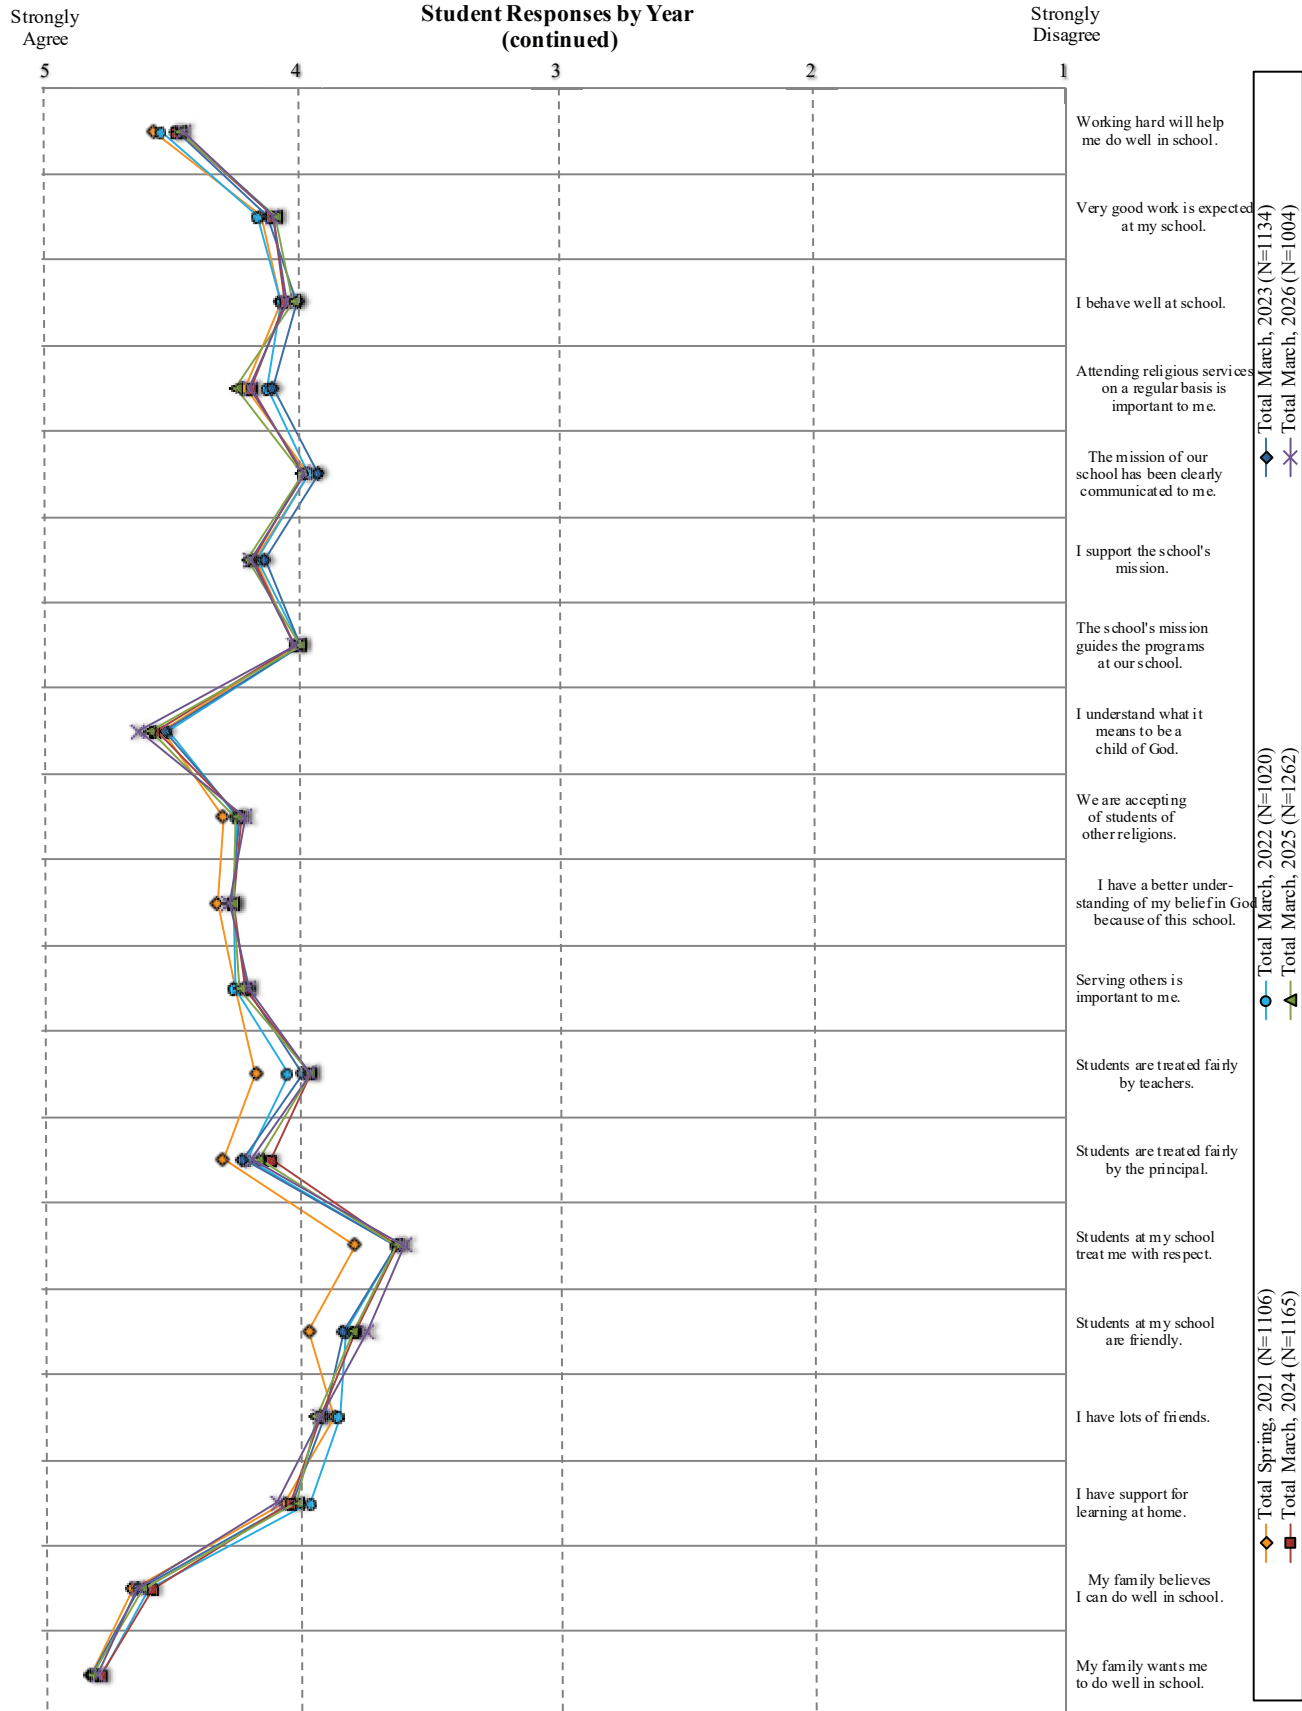

Southwestern Union Student Grades 3-8 Questionnaire Results March, 2026

Strongly Agree

Student Responses by Year

Strongly Disagree

◆ Total March, 2023 (N=1134)
✕ Total March, 2026 (N=1004)
● Total March, 2022 (N=1020)
▲ Total March, 2025 (N=1262)
◇ Total Spring, 2021 (N=1106)
■ Total March, 2024 (N=1165)

Southwestern Union Student Grades 3-8 Questionnaire Results March, 2026

**Southwestern Union
Student Grades 3-8 Questionnaire Results
March, 2026**

**Southwestern Union
Student Grades 3-8 Questionnaire Results
March, 2026**