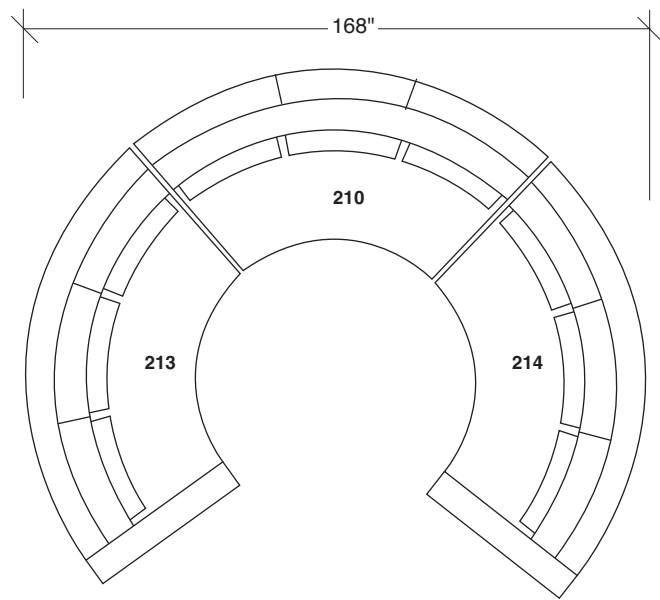

### No. 1442-000 OTTOMAN

W 36 D 42 H 18 in.

### No. 1442-100 ARMLESS CHAIR

W 36 D 42 H 27 in.  
 Seat depth 22 in.  
 Seat height 18 in.

Height to top of back cushion 34 inches approximately.  
 Throw pillows optional. Must specify.

### No. 1442-102 RAF CHAIR

W 42 D 42 H 27 in.  
 Seat depth 22 in.  
 Seat height 18 in.  
 Arm height 27 in.  
 Arm width 7 in.

### No. 1431-08 LARGE ROUND TABLE TRAY

Dia. 26 H 1¼ in.  
 Shown in storm wood finish.

**Straight Up  
1442 - Series**

Scale 1/4" = 1'0"  
All upholstery sizes are approximate