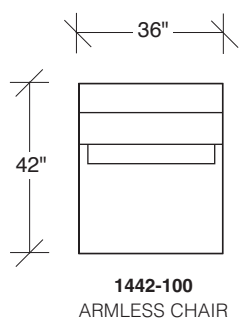

**Straight Up
1442 - Series**

Scale 1/4" = 1'0"
All upholstery sizes are approximate