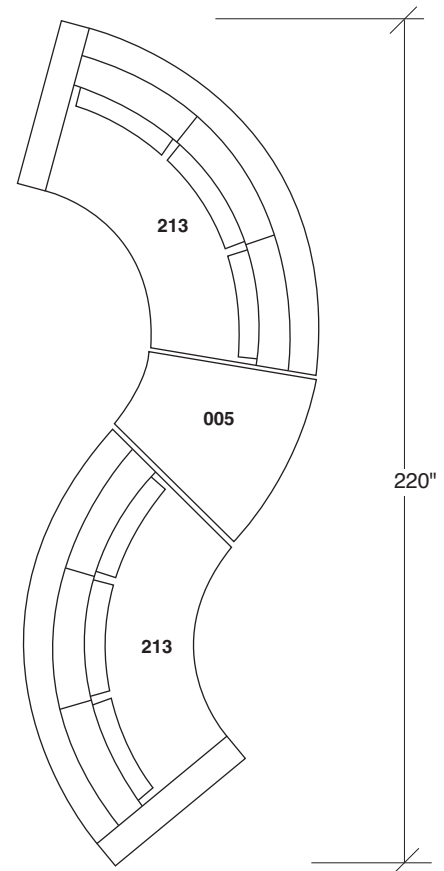

**Straight Up
1442 - Series**

Scale 1/4" = 1'0"
All upholstery sizes are approximate