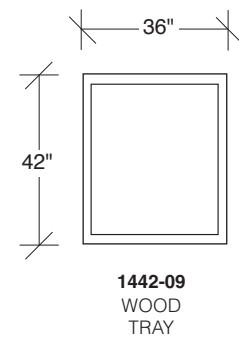

**Straight Up
1442 - Series**

Scale 1/4" = 1'0"
All upholstery sizes are approximate