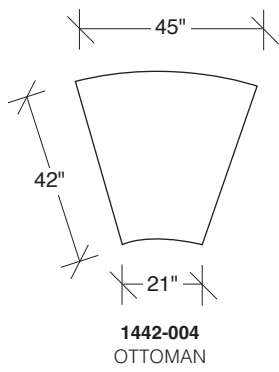

### No. 1442-000 OTTOMAN

W 36 D 42 H 18 in.

### No. 1442-100 ARMLESS CHAIR

W 36 D 42 H 27 in.  
 Seat depth 22 in.  
 Seat height 18 in.

Height to top of back cushion 34 inches approximately.  
 Throw pillows optional. Must specify.

### No. 1442-102 RAF CHAIR

W 42 D 42 H 27 in.  
 Seat depth 22 in.  
 Seat height 18 in.  
 Arm height 27 in.  
 Arm width 7 in.

### No. 1431-08 LARGE ROUND TABLE TRAY

Dia. 26 H 1¼ in.  
 Shown in storm wood finish.

**Straight Up  
1442 - Series**

Scale 1/4" = 1'0"  
All upholstery sizes are approximate