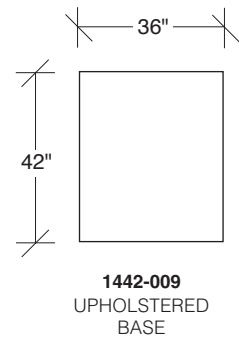

**Straight Up
1442 - Series**

Scale 1/4" = 1'0"
All upholstery sizes are approximate