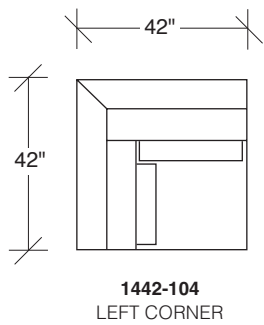

**Straight Up
1442 - Series**

Scale 1/4" = 1'0"
All upholstery sizes are approximate