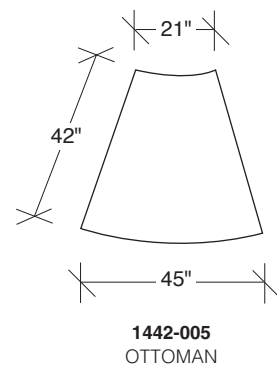

### No. 1442-000 OTTOMAN

W 36 D 42 H 18 in.

### No. 1442-100 ARMLESS CHAIR

W 36 D 42 H 27 in.  
 Seat depth 22 in.  
 Seat height 18 in.

Height to top of back cushion 34 inches approximately.  
 Throw pillows optional. Must specify.

### No. 1442-102 RAF CHAIR

W 42 D 42 H 27 in.  
 Seat depth 22 in.  
 Seat height 18 in.  
 Arm height 27 in.  
 Arm width 7 in.

### No. 1431-08 LARGE ROUND TABLE TRAY

Dia. 26 H 1¼ in.  
 Shown in storm wood finish.

**Straight Up  
1442 - Series**

Scale 1/4" = 1'0"  
All upholstery sizes are approximate