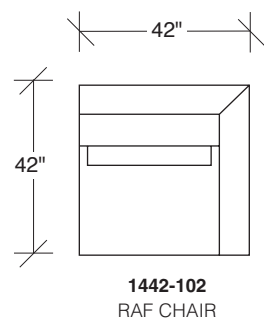

**Straight Up
1442 - Series**

Scale 1/4" = 1'0"
All upholstery sizes are approximate