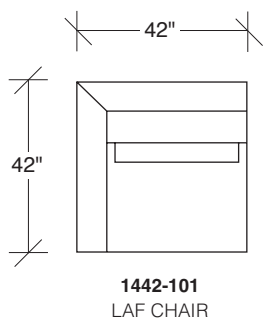

### No. 1442-000 OTTOMAN

W 36 D 42 H 18 in.

### No. 1442-100 ARMLESS CHAIR

W 36 D 42 H 27 in.  
 Seat depth 22 in.  
 Seat height 18 in.

Height to top of back cushion 34 inches approximately.  
 Throw pillows optional. Must specify.

### No. 1442-102 RAF CHAIR

W 42 D 42 H 27 in.  
 Seat depth 22 in.  
 Seat height 18 in.  
 Arm height 27 in.  
 Arm width 7 in.

### No. 1431-08 LARGE ROUND TABLE TRAY

Dia. 26 H 1¼ in.  
 Shown in storm wood finish.

**Straight Up  
1442 - Series**

Scale 1/4" = 1'0"  
All upholstery sizes are approximate