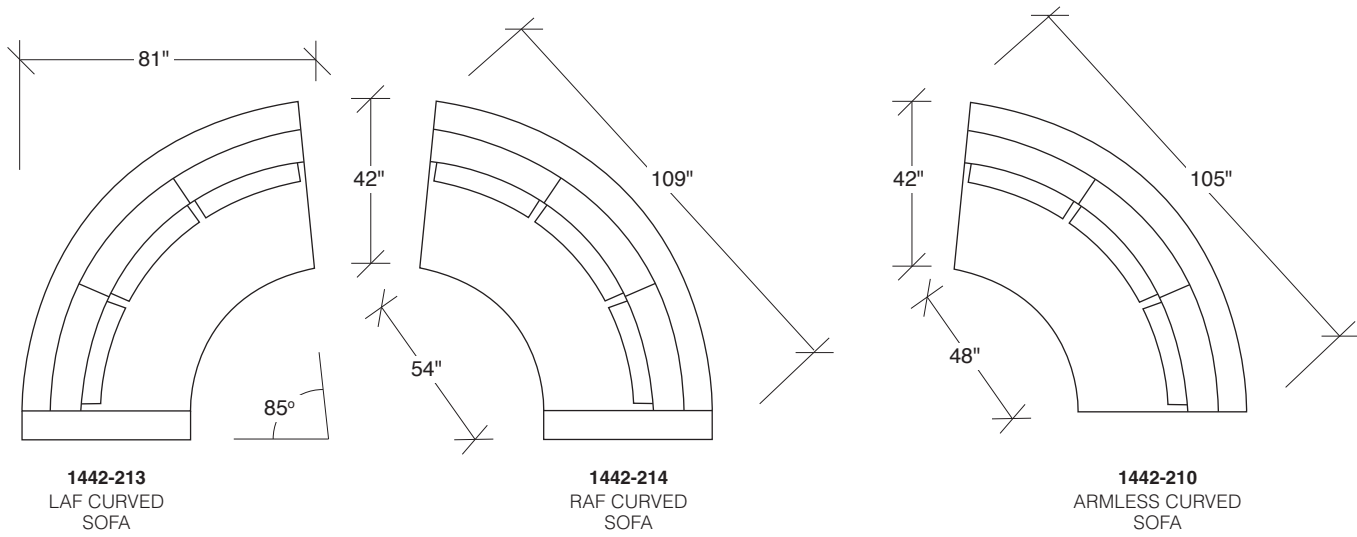

### No. 1442-100 ARMLESS CHAIR

W 36 D 42 H 27 in.  
 Seat depth 22 in.  
 Seat height 18 in.

Height to top of back cushion 34 inches approximately.  
 Throw pillows optional. Must specify.

### No. 1431-08 LARGE ROUND TABLE TRAY

Dia. 26 H 1¼ in.  
 Shown in storm wood finish.

**Straight Up  
1442 - Series**

Scale 1/4" = 1'0"  
All upholstery sizes are approximate