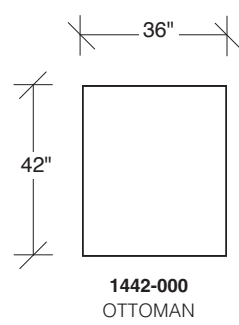

**Straight Up
1442 - Series**

Scale 1/4" = 1'0"
All upholstery sizes are approximate