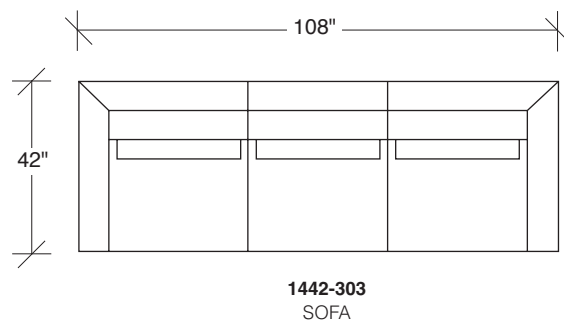

**Straight Up
1442 - Series**

Scale 1/4" = 1'0"
All upholstery sizes are approximate