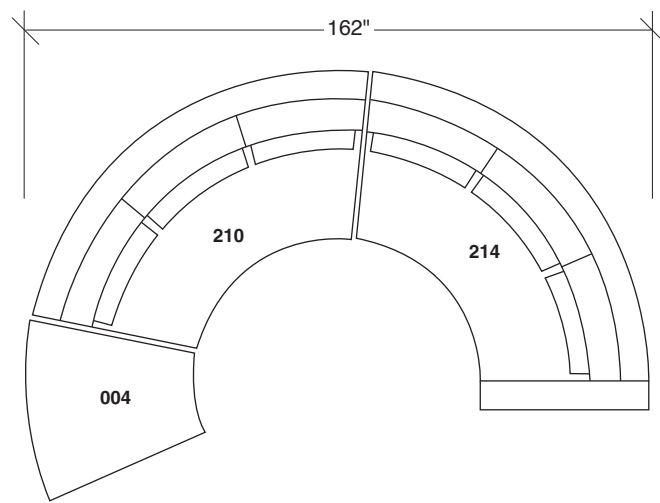

### No. 1442-000 OTTOMAN

W 36 D 42 H 18 in.

### No. 1442-100 ARMLESS CHAIR

W 36 D 42 H 27 in.  
 Seat depth 22 in.  
 Seat height 18 in.

Height to top of back cushion 34 inches approximately.  
 Throw pillows optional. Must specify.

### No. 1442-102 RAF CHAIR

W 42 D 42 H 27 in.  
 Seat depth 22 in.  
 Seat height 18 in.  
 Arm height 27 in.  
 Arm width 7 in.

### No. 1431-08 LARGE ROUND TABLE TRAY

Dia. 26 H 1¼ in.  
 Shown in storm wood finish.

**Straight Up  
1442 - Series**

Scale 1/4" = 1'0"  
All upholstery sizes are approximate