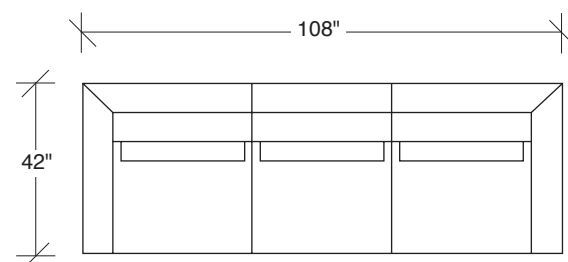

### No. 1442-210 ARMLESS CURVED SOFA (shown twice)

W 105 D 42 H 27 in.

Seat depth 22 in.

Seat height 18 in.

Height to top of back cushion 34 inches approximately.  
Throw pillows optional. Must specify.

**1442-213**  
LAF CURVED  
SOFA

**1442-09**  
WOOD  
TRAY

**1442-005**  
OTTOMAN

**1442-104**  
LEFT CORNER

**1442-303**  
SOFA

**Straight Up  
1442 - Series**

Scale 1/4" = 1'0"  
All upholstery sizes are approximate