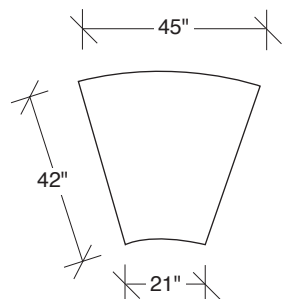

1442-004
OTTOMAN