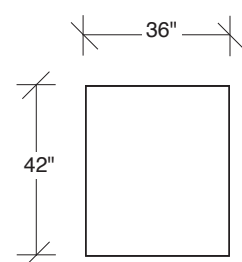

1442-000
OTTOMAN