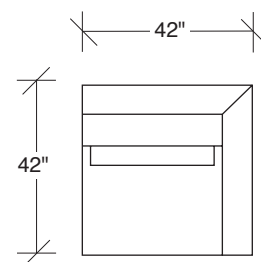

1442-102
RAF CHAIR