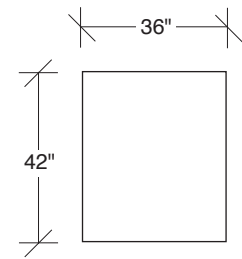

1442-009
UPHOLSTERED
BASE