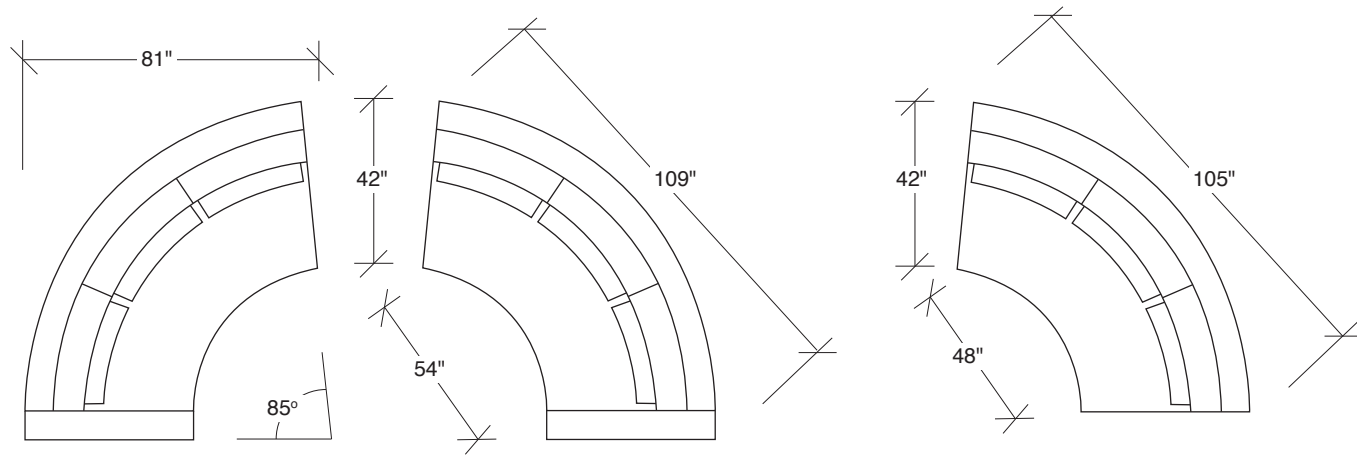

## Straight Up

### No. 1442-005 OTTOMAN

W 45 D 42 H 18 in.

### No. 1442-210 ARMLESS CURVED SOFA (shown twice)

W 105 D 42 H 27 in.

Seat depth 22 in.

Seat height 18 in.

Height to top of back cushion 34 inches approximately.  
Throw pillows optional. Must specify.

**1442-213**  
LAF CURVED  
SOFA

**1442-09**  
WOOD  
TRAY

**1442-005**  
OTTOMAN

**1442-104**  
LEFT CORNER

**1442-303**  
SOFA

**Straight Up  
1442 - Series**

Scale 1/4" = 1'0"  
All upholstery sizes are approximate