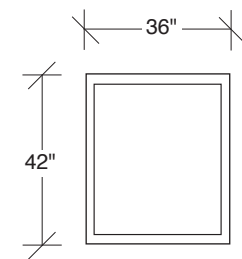

### No. 1442-005 OTTOMAN

W 45 D 42 H 18 in.

### No. 1442-210 ARMLESS CURVED SOFA (shown twice)

W 105 D 42 H 27 in.

Seat depth 22 in.

Seat height 18 in.

Height to top of back cushion 34 inches approximately.  
Throw pillows optional. Must specify.

**1442-213**  
LAF CURVED  
SOFA

**1442-09**  
WOOD  
TRAY

**1442-005**  
OTTOMAN

**1442-104**  
LEFT CORNER

**1442-303**  
SOFA

**Straight Up  
1442 - Series**

Scale 1/4" = 1'0"  
All upholstery sizes are approximate