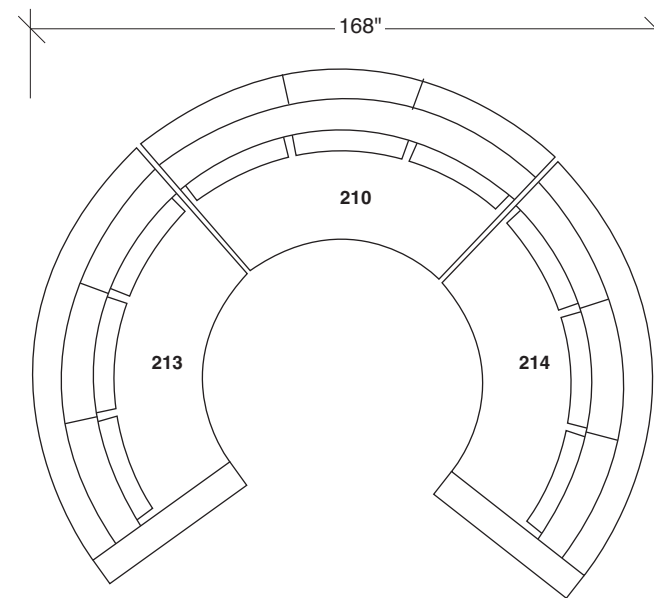

**Straight Up
1442 - Series**

Scale 1/4" = 1'0"
All upholstery sizes are approximate