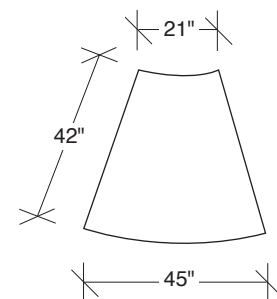

### No. 1442-005 OTTOMAN

W 45 D 42 H 18 in.

### No. 1442-210 ARMLESS CURVED SOFA (shown twice)

W 105 D 42 H 27 in.

Seat depth 22 in.

Seat height 18 in.

Height to top of back cushion 34 inches approximately.  
Throw pillows optional. Must specify.

**1442-213**  
LAF CURVED  
SOFA

**1442-09**  
WOOD  
TRAY

**1442-005**  
OTTOMAN

**1442-104**  
LEFT CORNER

**1442-303**  
SOFA

**Straight Up  
1442 - Series**

Scale 1/4" = 1'0"  
All upholstery sizes are approximate