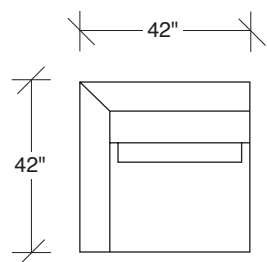

1442-101
LAF CHAIR