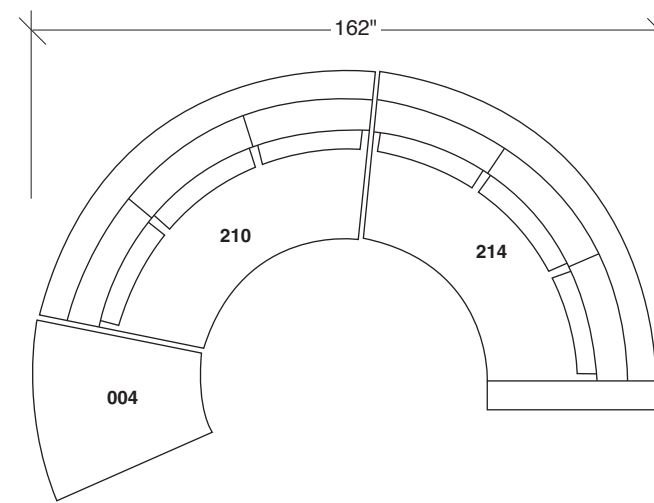

**Straight Up
1442 - Series**

Scale 1/4" = 1'0"
All upholstery sizes are approximate