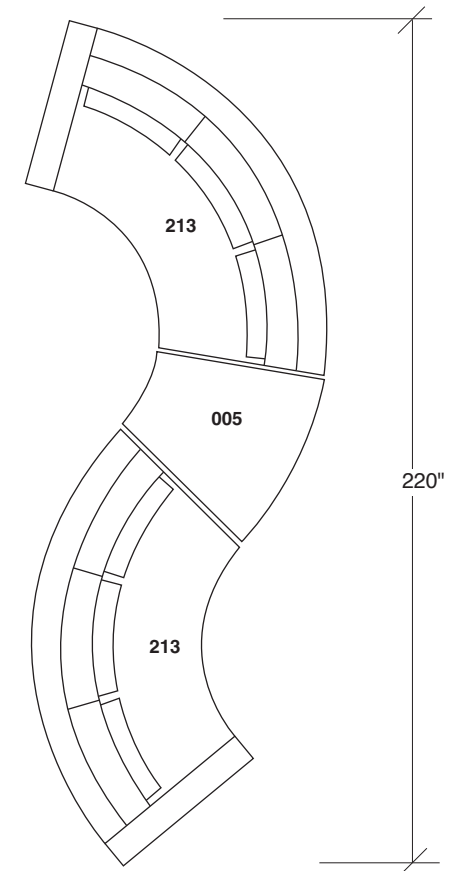

**Straight Up
1442 - Series**

Scale 1/4" = 1'0"
All upholstery sizes are approximate