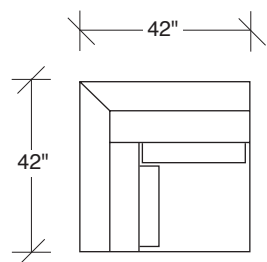

### No. 1442-005 OTTOMAN

W 45 D 42 H 18 in.

### No. 1442-210 ARMLESS CURVED SOFA (shown twice)

W 105 D 42 H 27 in.

Seat depth 22 in.

Seat height 18 in.

Height to top of back cushion 34 inches approximately.  
Throw pillows optional. Must specify.

**1442-213**  
LAF CURVED  
SOFA

**1442-09**  
WOOD  
TRAY

**1442-005**  
OTTOMAN

**1442-104**  
LEFT CORNER

**1442-303**  
SOFA

**Straight Up  
1442 - Series**

Scale 1/4" = 1'0"  
All upholstery sizes are approximate