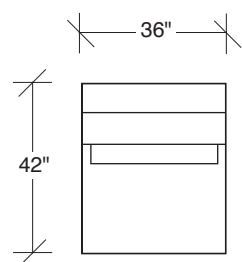

1442-100
ARMLESS CHAIR