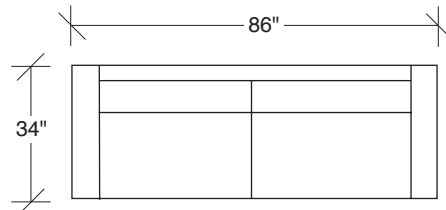

Get Down

No. 855-313-PB SOFA

W 86 D 34 H 26 in.

Seat depth 22 in.

Seat height 17 in.

Arm height 26 in.

Arm width 3½ in.

Height to top of back cushion 32 in. approximately.
Polyblend down seats. Fiber down backs standard.
Round polished stainless steel legs standard.

855-103-PB
CHAIR

855-203-PB
LOVESEAT

855-313-PB
SOFA

855-000-PB
OTTOMAN

855-401-PB
LEFT CHAISE /
RIGHT CORNER LOVESEAT

855-301-PB
LAF SOFA

855-303-PB
SOFA

855-402-PB
RIGHT CHAISE /
LEFT CORNER LOVESEAT

855-302-PB
RAF SOFA

855-410-PB
LEFT CHAISE / RIGHT CORNER SOFA

855-307-PB
LAF / RIGHT CORNER SOFA

855-411-PB
LEFT CORNER / RIGHT CHAISE SOFA

855-306-PB
RAF / LEFT CORNER SOFA

Get Down 855 - PB Series

Scale 1/4" = 1'0"