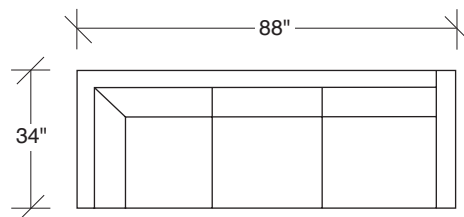

Get Down

No. 855-313-PB SOFA

W 86 D 34 H 26 in.

Seat depth 22 in.

Seat height 17 in.

Arm height 26 in.

Arm width 3½ in.

Height to top of back cushion 32 in. approximately.
Polyblend down seats. Fiber down backs standard.
Round polished stainless steel legs standard.

855-103-PB
CHAIR

855-203-PB
LOVESEAT

855-313-PB
SOFA

855-000-PB
OTTOMAN

855-401-PB
LEFT CHAISE /
RIGHT CORNER LOVESEAT

855-301-PB
LAF SOFA

855-303-PB
SOFA

855-402-PB
RIGHT CHAISE /
LEFT CORNER LOVESEAT

855-302-PB
RAF SOFA

855-410-PB
LEFT CHAISE / RIGHT CORNER SOFA

855-307-PB
LAF / RIGHT CORNER SOFA

855-411-PB
LEFT CORNER / RIGHT CHAISE SOFA

855-306-PB
RAF / LEFT CORNER SOFA

Get Down 855 - PB Series

Scale 1/4" = 1'0"

All upholstery sizes are approximate

Polyblend down seats. Fiber down backs standard