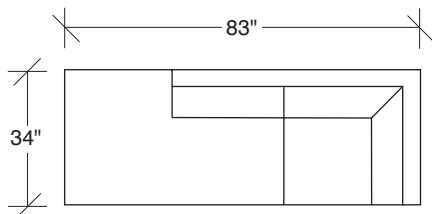

Get Down

No. 855-313-PB SOFA

W 86 D 34 H 26 in.

Seat depth 22 in.

Seat height 17 in.

Arm height 26 in.

Arm width 3½ in.

Height to top of back cushion 32 in. approximately.
Polyblend down seats. Fiber down backs standard.
Round polished stainless steel legs standard.

855-103-PB
CHAIR

855-203-PB
LOVESEAT

855-313-PB
SOFA

855-000-PB
OTTOMAN

855-401-PB
LEFT CHAISE /
RIGHT CORNER LOVESEAT

855-301-PB
LAF SOFA

855-303-PB
SOFA

855-402-PB
RIGHT CHAISE /
LEFT CORNER LOVESEAT

855-302-PB
RAF SOFA

855-410-PB
LEFT CHAISE / RIGHT CORNER SOFA

855-307-PB
LAF / RIGHT CORNER SOFA

855-411-PB
LEFT CORNER / RIGHT CHAISE SOFA

855-306-PB
RAF / LEFT CORNER SOFA

Get Down 855 - PB Series

Scale 1/4" = 1'0"