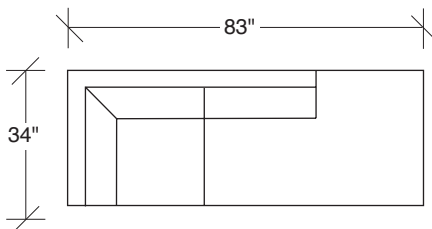

Get Down

No. 855-313-PB SOFA

W 86 D 34 H 26 in.

Seat depth 22 in.

Seat height 17 in.

Arm height 26 in.

Arm width 3½ in.

Height to top of back cushion 32 in. approximately.
Polyblend down seats. Fiber down backs standard.
Round polished stainless steel legs standard.

855-103-PB
CHAIR

855-203-PB
LOVESEAT

855-313-PB
SOFA

855-000-PB
OTTOMAN

855-401-PB
LEFT CHAISE /
RIGHT CORNER LOVESEAT

855-301-PB
LAF SOFA

855-303-PB
SOFA

855-402-PB
RIGHT CHAISE /
LEFT CORNER LOVESEAT

855-302-PB
RAF SOFA

855-410-PB
LEFT CHAISE / RIGHT CORNER SOFA

855-307-PB
LAF / RIGHT CORNER SOFA

855-411-PB
LEFT CORNER / RIGHT CHAISE SOFA

855-306-PB
RAF / LEFT CORNER SOFA

Get Down 855 - PB Series

Scale 1/4" = 1'0"