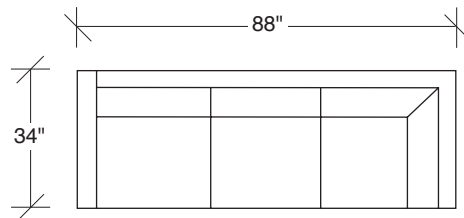

Get Down

No. 855-313-PB SOFA

W 86 D 34 H 26 in.

Seat depth 22 in.

Seat height 17 in.

Arm height 26 in.

Arm width 3½ in.

Height to top of back cushion 32 in. approximately.
Polyblend down seats. Fiber down backs standard.
Round polished stainless steel legs standard.

855-103-PB
CHAIR

855-203-PB
LOVESEAT

855-313-PB
SOFA

855-000-PB
OTTOMAN

855-401-PB
LEFT CHAISE /
RIGHT CORNER LOVESEAT

855-301-PB
LAF SOFA

855-303-PB
SOFA

855-402-PB
RIGHT CHAISE /
LEFT CORNER LOVESEAT

855-302-PB
RAF SOFA

855-410-PB
LEFT CHAISE / RIGHT CORNER SOFA

855-307-PB
LAF / RIGHT CORNER SOFA

855-411-PB
LEFT CORNER / RIGHT CHAISE SOFA

855-306-PB
RAF / LEFT CORNER SOFA

Get Down 855 - PB Series

Scale 1/4" = 1'0"