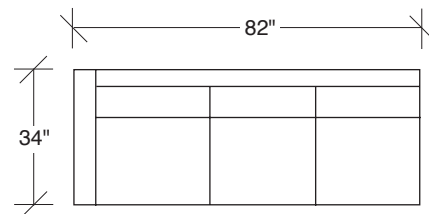

Get Down

No. 855-313-PB SOFA

W 86 D 34 H 26 in.

Seat depth 22 in.

Seat height 17 in.

Arm height 26 in.

Arm width 3½ in.

Height to top of back cushion 32 in. approximately.
Polyblend down seats. Fiber down backs standard.
Round polished stainless steel legs standard.

855-103-PB
CHAIR

855-203-PB
LOVESEAT

855-313-PB
SOFA

855-000-PB
OTTOMAN

855-401-PB
LEFT CHAISE /
RIGHT CORNER LOVESEAT

855-301-PB
LAF SOFA

855-303-PB
SOFA

855-402-PB
RIGHT CHAISE /
LEFT CORNER LOVESEAT

855-302-PB
RAF SOFA

855-410-PB
LEFT CHAISE / RIGHT CORNER SOFA

855-307-PB
LAF / RIGHT CORNER SOFA

855-411-PB
LEFT CORNER / RIGHT CHAISE SOFA

855-306-PB
RAF / LEFT CORNER SOFA

Get Down 855 - PB Series

Scale 1/4" = 1'0"