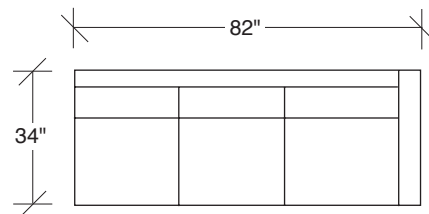

Get Down

No. 855-313-PB SOFA

W 86 D 34 H 26 in.

Seat depth 22 in.

Seat height 17 in.

Arm height 26 in.

Arm width 3½ in.

Height to top of back cushion 32 in. approximately.
Polyblend down seats. Fiber down backs standard.
Round polished stainless steel legs standard.

855-103-PB
CHAIR

855-203-PB
LOVESEAT

855-313-PB
SOFA

855-000-PB
OTTOMAN

855-401-PB
LEFT CHAISE /
RIGHT CORNER LOVESEAT

855-301-PB
LAF SOFA

855-303-PB
SOFA

855-402-PB
RIGHT CHAISE /
LEFT CORNER LOVESEAT

855-302-PB
RAF SOFA

855-410-PB
LEFT CHAISE / RIGHT CORNER SOFA

855-307-PB
LAF / RIGHT CORNER SOFA

855-411-PB
LEFT CORNER / RIGHT CHAISE SOFA

855-306-PB
RAF / LEFT CORNER SOFA

Get Down 855 - PB Series

Scale 1/4" = 1'0"