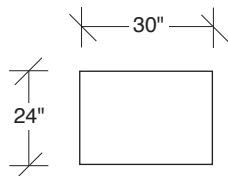

Get Down

No. 855-313-PB SOFA

W 86 D 34 H 26 in.

Seat depth 22 in.

Seat height 17 in.

Arm height 26 in.

Arm width 3½ in.

Height to top of back cushion 32 in. approximately.
Polyblend down seats. Fiber down backs standard.
Round polished stainless steel legs standard.

855-103-PB
CHAIR

855-203-PB
LOVESEAT

855-313-PB
SOFA

855-000-PB
OTTOMAN

855-401-PB
LEFT CHAISE /
RIGHT CORNER LOVESEAT

855-301-PB
LAF SOFA

855-303-PB
SOFA

855-402-PB
RIGHT CHAISE /
LEFT CORNER LOVESEAT

855-302-PB
RAF SOFA

855-410-PB
LEFT CHAISE / RIGHT CORNER SOFA

855-307-PB
LAF / RIGHT CORNER SOFA

855-411-PB
LEFT CORNER / RIGHT CHAISE SOFA

855-306-PB
RAF / LEFT CORNER SOFA

Get Down 855 - PB Series

Scale 1/4" = 1'0"