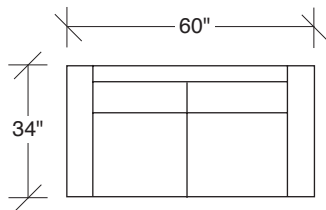

Get Down

No. 855-313-PB SOFA

W 86 D 34 H 26 in.

Seat depth 22 in.

Seat height 17 in.

Arm height 26 in.

Arm width 3½ in.

Height to top of back cushion 32 in. approximately.
Polyblend down seats. Fiber down backs standard.
Round polished stainless steel legs standard.

855-103-PB
CHAIR

855-203-PB
LOVESEAT

855-313-PB
SOFA

855-000-PB
OTTOMAN

855-401-PB
LEFT CHAISE /
RIGHT CORNER LOVESEAT

855-301-PB
LAF SOFA

855-303-PB
SOFA

855-402-PB
RIGHT CHAISE /
LEFT CORNER LOVESEAT

855-302-PB
RAF SOFA

855-410-PB
LEFT CHAISE / RIGHT CORNER SOFA

855-307-PB
LAF / RIGHT CORNER SOFA

855-411-PB
LEFT CORNER / RIGHT CHAISE SOFA

855-306-PB
RAF / LEFT CORNER SOFA

Get Down 855 - PB Series

Scale 1/4" = 1'0"