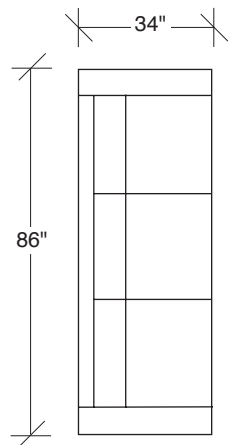

Get Down

No. 855-313-PB SOFA

W 86 D 34 H 26 in.

Seat depth 22 in.

Seat height 17 in.

Arm height 26 in.

Arm width 3½ in.

Height to top of back cushion 32 in. approximately.
Polyblend down seats. Fiber down backs standard.
Round polished stainless steel legs standard.

855-103-PB
CHAIR

855-203-PB
LOVESEAT

855-313-PB
SOFA

855-000-PB
OTTOMAN

855-401-PB
LEFT CHAISE /
RIGHT CORNER LOVESEAT

855-301-PB
LAF SOFA

855-303-PB
SOFA

855-402-PB
RIGHT CHAISE /
LEFT CORNER LOVESEAT

855-302-PB
RAF SOFA

855-410-PB
LEFT CHAISE / RIGHT CORNER SOFA

855-307-PB
LAF / RIGHT CORNER SOFA

855-411-PB
LEFT CORNER / RIGHT CHAISE SOFA

855-306-PB
RAF / LEFT CORNER SOFA

Get Down 855 - PB Series

Scale 1/4" = 1'0"