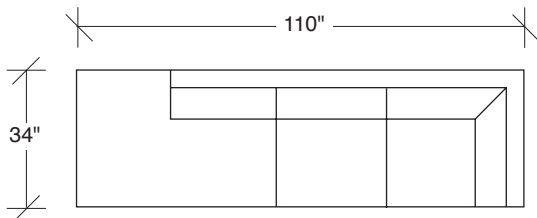

Get Down

No. 855-313-PB SOFA

W 86 D 34 H 26 in.

Seat depth 22 in.

Seat height 17 in.

Arm height 26 in.

Arm width 3½ in.

Height to top of back cushion 32 in. approximately.
Polyblend down seats. Fiber down backs standard.
Round polished stainless steel legs standard.

855-103-PB
CHAIR

855-203-PB
LOVESEAT

855-313-PB
SOFA

855-000-PB
OTTOMAN

855-401-PB
LEFT CHAISE /
RIGHT CORNER LOVESEAT

855-301-PB
LAF SOFA

855-303-PB
SOFA

855-402-PB
RIGHT CHAISE /
LEFT CORNER LOVESEAT

855-302-PB
RAF SOFA

855-410-PB
LEFT CHAISE / RIGHT CORNER SOFA

855-307-PB
LAF / RIGHT CORNER SOFA

855-411-PB
LEFT CORNER / RIGHT CHAISE SOFA

855-306-PB
RAF / LEFT CORNER SOFA

Get Down 855 - PB Series

Scale 1/4" = 1'0"