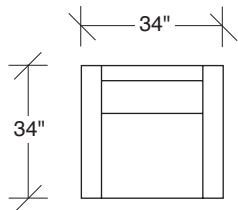

Get Down

No. 855-313-PB SOFA

W 86 D 34 H 26 in.

Seat depth 22 in.

Seat height 17 in.

Arm height 26 in.

Arm width 3½ in.

Height to top of back cushion 32 in. approximately.
Polyblend down seats. Fiber down backs standard.
Round polished stainless steel legs standard.

855-103-PB
CHAIR

855-203-PB
LOVESEAT

855-313-PB
SOFA

855-000-PB
OTTOMAN

855-401-PB
LEFT CHAISE /
RIGHT CORNER LOVESEAT

855-301-PB
LAF SOFA

855-303-PB
SOFA

855-402-PB
RIGHT CHAISE /
LEFT CORNER LOVESEAT

855-302-PB
RAF SOFA

855-410-PB
LEFT CHAISE / RIGHT CORNER SOFA

855-307-PB
LAF / RIGHT CORNER SOFA

855-411-PB
LEFT CORNER / RIGHT CHAISE SOFA

855-306-PB
RAF / LEFT CORNER SOFA

Get Down 855 - PB Series

Scale 1/4" = 1'0"