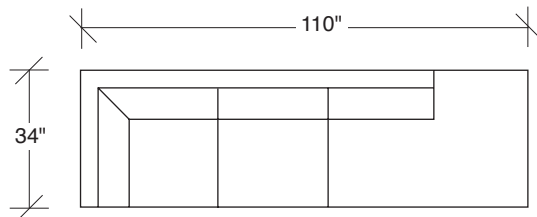

Get Down

No. 855-313-PB SOFA

W 86 D 34 H 26 in.

Seat depth 22 in.

Seat height 17 in.

Arm height 26 in.

Arm width 3½ in.

Height to top of back cushion 32 in. approximately.
Polyblend down seats. Fiber down backs standard.
Round polished stainless steel legs standard.

855-103-PB
CHAIR

855-203-PB
LOVESEAT

855-313-PB
SOFA

855-000-PB
OTTOMAN

855-401-PB
LEFT CHAISE /
RIGHT CORNER LOVESEAT

855-301-PB
LAF SOFA

855-303-PB
SOFA

855-402-PB
RIGHT CHAISE /
LEFT CORNER LOVESEAT

855-302-PB
RAF SOFA

855-410-PB
LEFT CHAISE / RIGHT CORNER SOFA

855-307-PB
LAF / RIGHT CORNER SOFA

855-411-PB
LEFT CORNER / RIGHT CHAISE SOFA

855-306-PB
RAF / LEFT CORNER SOFA

Get Down 855 - PB Series

Scale 1/4" = 1'0"