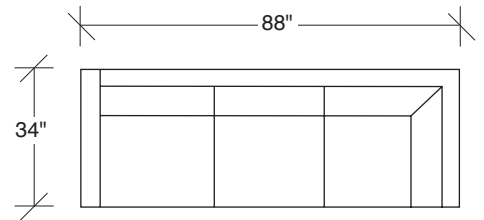

855-313
TWO SEAT SOFA

855-203
LOVESEAT

855-303
SOFA

855-311
LAF TWO SEAT SOFA

855-401
LEFT CHAISE /
RIGHT CORNER LOVESEAT

855-301
LAF SOFA

855-312
RAF TWO SEAT SOFA

855-402
RIGHT CHAISE /
LEFT CORNER LOVESEAT

855-302
RAF SOFA

855-000
OTTOMAN

855-410
LEFT CHAISE / RIGHT CORNER SOFA

855-307
LAF / RIGHT CORNER SOFA

855-103
CHAIR

855-411
LEFT CORNER / RIGHT CHAISE SOFA

855-306
RAF / LEFT CORNER SOFA

Design Classic
855 - Series

Scale 1/4" = 1'0"
All upholstery sizes are approximate

**Design Classic
855 - Series**

Scale 1/4" = 1'0"

All upholstery sizes are approximate