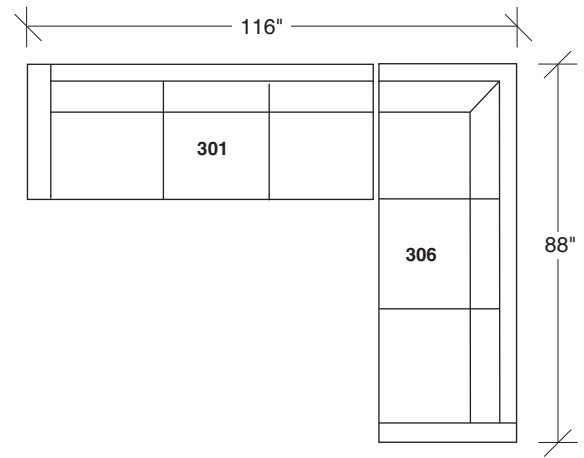

855-313
TWO SEAT SOFA

855-203
LOVESEAT

855-303
SOFA

855-311
LAF TWO SEAT SOFA

855-401
LEFT CHAISE /
RIGHT CORNER LOVESEAT

855-301
LAF SOFA

855-312
RAF TWO SEAT SOFA

855-402
RIGHT CHAISE /
LEFT CORNER LOVESEAT

855-302
RAF SOFA

855-000
OTTOMAN

855-410
LEFT CHAISE / RIGHT CORNER SOFA

855-307
LAF / RIGHT CORNER SOFA

855-103
CHAIR

855-411
LEFT CORNER / RIGHT CHAISE SOFA

855-306
RAF / LEFT CORNER SOFA

Design Classic
855 - Series

Scale 1/4" = 1'0"
All upholstery sizes are approximate

**Design Classic
855 - Series**

Scale 1/4" = 1'0"

All upholstery sizes are approximate