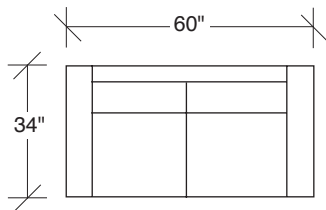

855-313
TWO SEAT SOFA

855-203
LOVESEAT

855-303
SOFA

855-311
LAF TWO SEAT SOFA

855-401
LEFT CHAISE /
RIGHT CORNER LOVESEAT

855-301
LAF SOFA

855-312
RAF TWO SEAT SOFA

855-402
RIGHT CHAISE /
LEFT CORNER LOVESEAT

855-302
RAF SOFA

855-000
OTTOMAN

855-410
LEFT CHAISE / RIGHT CORNER SOFA

855-307
LAF / RIGHT CORNER SOFA

855-103
CHAIR

855-411
LEFT CORNER / RIGHT CHAISE SOFA

855-306
RAF / LEFT CORNER SOFA

Design Classic
855 - Series

Scale 1/4" = 1'0"
All upholstery sizes are approximate

**Design Classic
855 - Series**

Scale 1/4" = 1'0"

All upholstery sizes are approximate