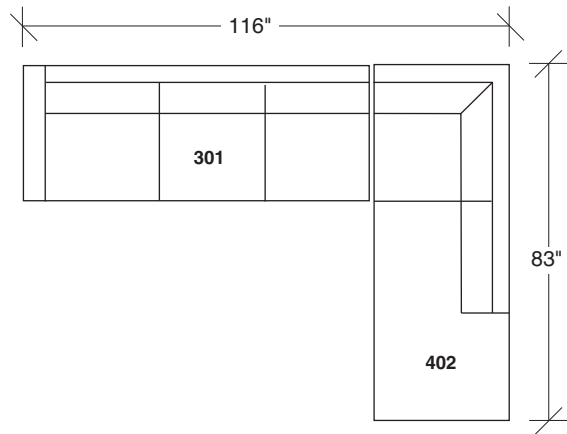

855-313
TWO SEAT SOFA

855-203
LOVESEAT

855-303
SOFA

855-311
LAF TWO SEAT SOFA

855-401
LEFT CHAISE /
RIGHT CORNER LOVESEAT

855-301
LAF SOFA

855-312
RAF TWO SEAT SOFA

855-402
RIGHT CHAISE /
LEFT CORNER LOVESEAT

855-302
RAF SOFA

855-000
OTTOMAN

855-410
LEFT CHAISE / RIGHT CORNER SOFA

855-307
LAF / RIGHT CORNER SOFA

855-103
CHAIR

855-411
LEFT CORNER / RIGHT CHAISE SOFA

855-306
RAF / LEFT CORNER SOFA

Design Classic
855 - Series

Scale 1/4" = 1'0"
All upholstery sizes are approximate

**Design Classic
855 - Series**

Scale 1/4" = 1'0"

All upholstery sizes are approximate