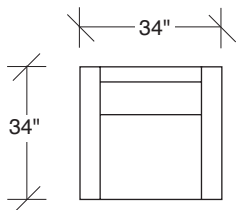

855-313
TWO SEAT SOFA

855-203
LOVESEAT

855-303
SOFA

855-311
LAF TWO SEAT SOFA

855-401
LEFT CHAISE /
RIGHT CORNER LOVESEAT

855-301
LAF SOFA

855-312
RAF TWO SEAT SOFA

855-402
RIGHT CHAISE /
LEFT CORNER LOVESEAT

855-302
RAF SOFA

855-000
OTTOMAN

855-410
LEFT CHAISE / RIGHT CORNER SOFA

855-307
LAF / RIGHT CORNER SOFA

855-103
CHAIR

855-411
LEFT CORNER / RIGHT CHAISE SOFA

855-306
RAF / LEFT CORNER SOFA

Design Classic
855 - Series

Scale 1/4" = 1'0"
All upholstery sizes are approximate

**Design Classic
855 - Series**

Scale 1/4" = 1'0"

All upholstery sizes are approximate