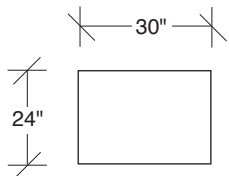

855-000
OTTOMAN