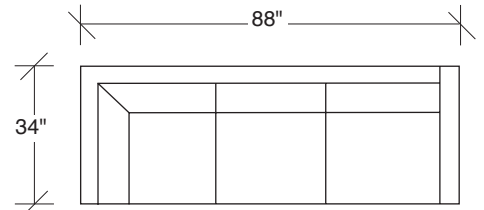

855-313
TWO SEAT SOFA

855-203
LOVESEAT

855-303
SOFA

855-311
LAF TWO SEAT SOFA

855-401
LEFT CHAISE /
RIGHT CORNER LOVESEAT

855-301
LAF SOFA

855-312
RAF TWO SEAT SOFA

855-402
RIGHT CHAISE /
LEFT CORNER LOVESEAT

855-302
RAF SOFA

855-000
OTTOMAN

855-410
LEFT CHAISE / RIGHT CORNER SOFA

855-307
LAF / RIGHT CORNER SOFA

855-103
CHAIR

855-411
LEFT CORNER / RIGHT CHAISE SOFA

855-306
RAF / LEFT CORNER SOFA

Design Classic
855 - Series

Scale 1/4" = 1'0"
All upholstery sizes are approximate

**Design Classic
855 - Series**

Scale 1/4" = 1'0"

All upholstery sizes are approximate