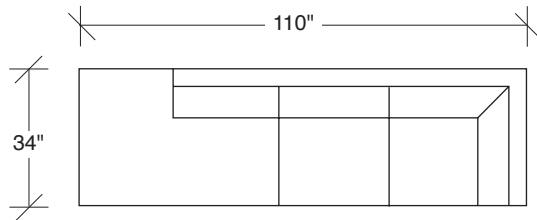

855-313
TWO SEAT SOFA

855-203
LOVESEAT

855-303
SOFA

855-311
LAF TWO SEAT SOFA

855-401
LEFT CHAISE /
RIGHT CORNER LOVESEAT

855-301
LAF SOFA

855-312
RAF TWO SEAT SOFA

855-402
RIGHT CHAISE /
LEFT CORNER LOVESEAT

855-302
RAF SOFA

855-000
OTTOMAN

855-410
LEFT CHAISE / RIGHT CORNER SOFA

855-307
LAF / RIGHT CORNER SOFA

855-103
CHAIR

855-411
LEFT CORNER / RIGHT CHAISE SOFA

855-306
RAF / LEFT CORNER SOFA

Design Classic
855 - Series

Scale 1/4" = 1'0"
All upholstery sizes are approximate

**Design Classic
855 - Series**

Scale 1/4" = 1'0"

All upholstery sizes are approximate