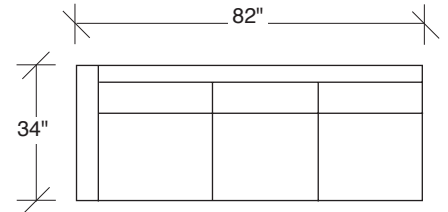

855-313
TWO SEAT SOFA

855-203
LOVESEAT

855-303
SOFA

855-311
LAF TWO SEAT SOFA

855-401
LEFT CHAISE /
RIGHT CORNER LOVESEAT

855-301
LAF SOFA

855-312
RAF TWO SEAT SOFA

855-402
RIGHT CHAISE /
LEFT CORNER LOVESEAT

855-302
RAF SOFA

855-000
OTTOMAN

855-410
LEFT CHAISE / RIGHT CORNER SOFA

855-307
LAF / RIGHT CORNER SOFA

855-103
CHAIR

855-411
LEFT CORNER / RIGHT CHAISE SOFA

855-306
RAF / LEFT CORNER SOFA

Design Classic
855 - Series

Scale 1/4" = 1'0"
All upholstery sizes are approximate

**Design Classic
855 - Series**

Scale 1/4" = 1'0"

All upholstery sizes are approximate