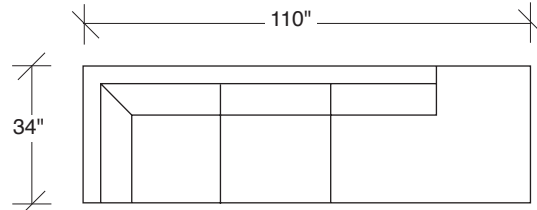

855-313
TWO SEAT SOFA

855-203
LOVESEAT

855-303
SOFA

855-311
LAF TWO SEAT SOFA

855-401
LEFT CHAISE /
RIGHT CORNER LOVESEAT

855-301
LAF SOFA

855-312
RAF TWO SEAT SOFA

855-402
RIGHT CHAISE /
LEFT CORNER LOVESEAT

855-302
RAF SOFA

855-000
OTTOMAN

855-410
LEFT CHAISE / RIGHT CORNER SOFA

855-307
LAF / RIGHT CORNER SOFA

855-103
CHAIR

855-411
LEFT CORNER / RIGHT CHAISE SOFA

855-306
RAF / LEFT CORNER SOFA

Design Classic
855 - Series

Scale 1/4" = 1'0"
All upholstery sizes are approximate

**Design Classic
855 - Series**

Scale 1/4" = 1'0"

All upholstery sizes are approximate