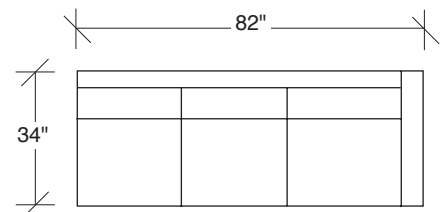

855-313
TWO SEAT SOFA

855-203
LOVESEAT

855-303
SOFA

855-311
LAF TWO SEAT SOFA

855-401
LEFT CHAISE /
RIGHT CORNER LOVESEAT

855-301
LAF SOFA

855-312
RAF TWO SEAT SOFA

855-402
RIGHT CHAISE /
LEFT CORNER LOVESEAT

855-302
RAF SOFA

855-000
OTTOMAN

855-410
LEFT CHAISE / RIGHT CORNER SOFA

855-307
LAF / RIGHT CORNER SOFA

855-103
CHAIR

855-411
LEFT CORNER / RIGHT CHAISE SOFA

855-306
RAF / LEFT CORNER SOFA

Design Classic
855 - Series

Scale 1/4" = 1'0"
All upholstery sizes are approximate

**Design Classic
855 - Series**

Scale 1/4" = 1'0"

All upholstery sizes are approximate