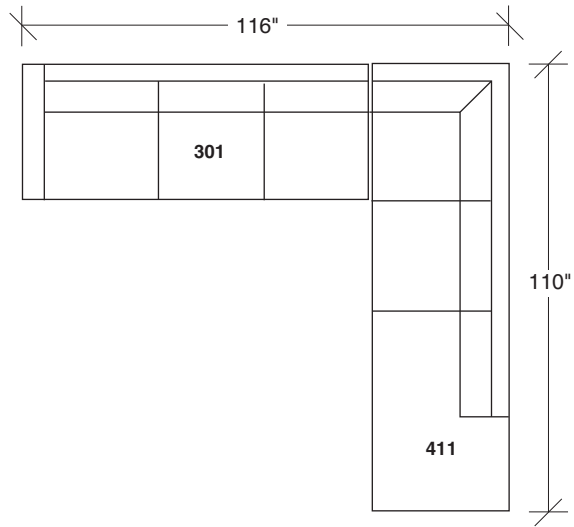

855-313
TWO SEAT SOFA

855-203
LOVESEAT

855-303
SOFA

855-311
LAF TWO SEAT SOFA

855-401
LEFT CHAISE /
RIGHT CORNER LOVESEAT

855-301
LAF SOFA

855-312
RAF TWO SEAT SOFA

855-402
RIGHT CHAISE /
LEFT CORNER LOVESEAT

855-302
RAF SOFA

855-000
OTTOMAN

855-410
LEFT CHAISE / RIGHT CORNER SOFA

855-307
LAF / RIGHT CORNER SOFA

855-103
CHAIR

855-411
LEFT CORNER / RIGHT CHAISE SOFA

855-306
RAF / LEFT CORNER SOFA

Design Classic
855 - Series

Scale 1/4" = 1'0"
All upholstery sizes are approximate

**Design Classic
855 - Series**

Scale 1/4" = 1'0"

All upholstery sizes are approximate