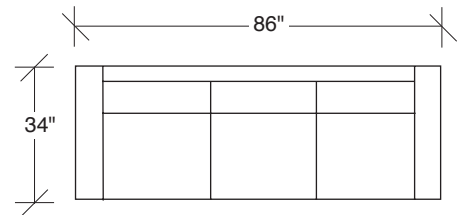

855-313
TWO SEAT SOFA

855-203
LOVESEAT

855-303
SOFA

855-311
LAF TWO SEAT SOFA

855-401
LEFT CHAISE /
RIGHT CORNER LOVESEAT

855-301
LAF SOFA

855-312
RAF TWO SEAT SOFA

855-402
RIGHT CHAISE /
LEFT CORNER LOVESEAT

855-302
RAF SOFA

855-000
OTTOMAN

855-410
LEFT CHAISE / RIGHT CORNER SOFA

855-307
LAF / RIGHT CORNER SOFA

855-103
CHAIR

855-411
LEFT CORNER / RIGHT CHAISE SOFA

855-306
RAF / LEFT CORNER SOFA

Design Classic
855 - Series

Scale 1/4" = 1'0"
All upholstery sizes are approximate

**Design Classic
855 - Series**

Scale 1/4" = 1'0"

All upholstery sizes are approximate