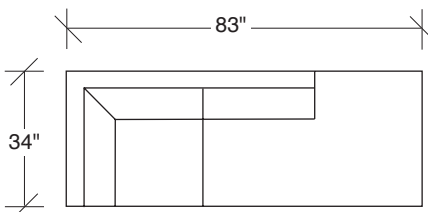

855-313
TWO SEAT SOFA

855-203
LOVESEAT

855-303
SOFA

855-311
LAF TWO SEAT SOFA

855-401
LEFT CHAISE /
RIGHT CORNER LOVESEAT

855-301
LAF SOFA

855-312
RAF TWO SEAT SOFA

855-402
RIGHT CHAISE /
LEFT CORNER LOVESEAT

855-302
RAF SOFA

855-000
OTTOMAN

855-410
LEFT CHAISE / RIGHT CORNER SOFA

855-307
LAF / RIGHT CORNER SOFA

855-103
CHAIR

855-411
LEFT CORNER / RIGHT CHAISE SOFA

855-306
RAF / LEFT CORNER SOFA

Design Classic
855 - Series

Scale 1/4" = 1'0"
All upholstery sizes are approximate

**Design Classic
855 - Series**

Scale 1/4" = 1'0"

All upholstery sizes are approximate