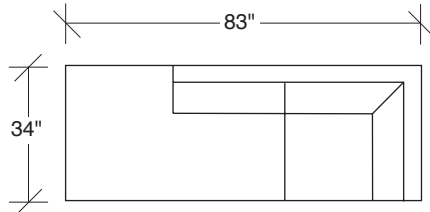

855-313
TWO SEAT SOFA

855-203
LOVESEAT

855-303
SOFA

855-311
LAF TWO SEAT SOFA

855-401
LEFT CHAISE /
RIGHT CORNER LOVESEAT

855-301
LAF SOFA

855-312
RAF TWO SEAT SOFA

855-402
RIGHT CHAISE /
LEFT CORNER LOVESEAT

855-302
RAF SOFA

855-000
OTTOMAN

855-410
LEFT CHAISE / RIGHT CORNER SOFA

855-307
LAF / RIGHT CORNER SOFA

855-103
CHAIR

855-411
LEFT CORNER / RIGHT CHAISE SOFA

855-306
RAF / LEFT CORNER SOFA

Design Classic
855 - Series

Scale 1/4" = 1'0"
All upholstery sizes are approximate

**Design Classic
855 - Series**

Scale 1/4" = 1'0"

All upholstery sizes are approximate