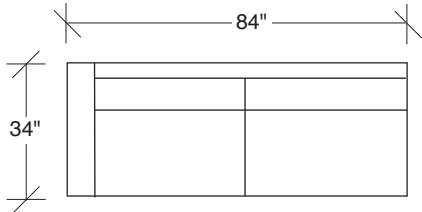

855-313
TWO SEAT SOFA

855-203
LOVESEAT

855-303
SOFA

855-311
LAF TWO SEAT SOFA

855-401
LEFT CHAISE /
RIGHT CORNER LOVESEAT

855-301
LAF SOFA

855-312
RAF TWO SEAT SOFA

855-402
RIGHT CHAISE /
LEFT CORNER LOVESEAT

855-302
RAF SOFA

855-000
OTTOMAN

855-410
LEFT CHAISE / RIGHT CORNER SOFA

855-307
LAF / RIGHT CORNER SOFA

855-103
CHAIR

855-411
LEFT CORNER / RIGHT CHAISE SOFA

855-306
RAF / LEFT CORNER SOFA

Design Classic
855 - Series

Scale 1/4" = 1'0"
All upholstery sizes are approximate

**Design Classic
855 - Series**

Scale 1/4" = 1'0"

All upholstery sizes are approximate