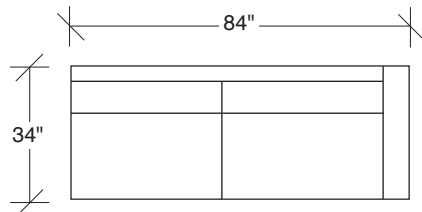

855-313
TWO SEAT SOFA

855-203
LOVESEAT

855-303
SOFA

855-311
LAF TWO SEAT SOFA

855-401
LEFT CHAISE /
RIGHT CORNER LOVESEAT

855-301
LAF SOFA

855-312
RAF TWO SEAT SOFA

855-402
RIGHT CHAISE /
LEFT CORNER LOVESEAT

855-302
RAF SOFA

855-000
OTTOMAN

855-410
LEFT CHAISE / RIGHT CORNER SOFA

855-307
LAF / RIGHT CORNER SOFA

855-103
CHAIR

855-411
LEFT CORNER / RIGHT CHAISE SOFA

855-306
RAF / LEFT CORNER SOFA

Design Classic
855 - Series

Scale 1/4" = 1'0"
All upholstery sizes are approximate

**Design Classic
855 - Series**

Scale 1/4" = 1'0"

All upholstery sizes are approximate