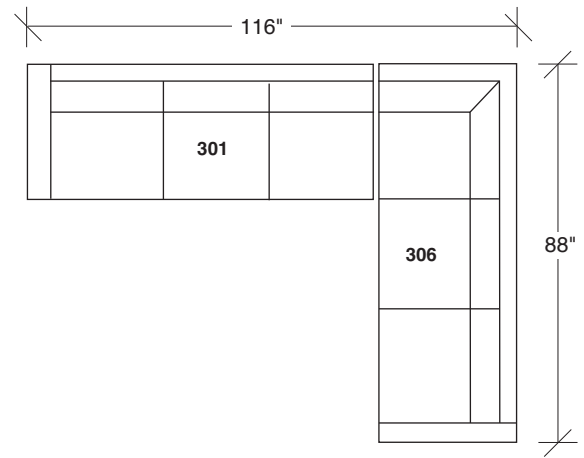

Round chrome plated steel legs standard.

Throw pillows optional. Must specify.

No. 855-411 LEFT CORNER/RIGHT CHAISE

W 110 D 34 H 26 in.

Seat depth 22 in.

Seat height 17 in.

855-313
TWO SEAT SOFA

855-203
LOVESEAT

855-303
SOFA

855-311
LAF TWO SEAT SOFA

855-401
LEFT CHAISE /
RIGHT CORNER LOVESEAT

855-301
LAF SOFA

855-312
RAF TWO SEAT SOFA

855-402
RIGHT CHAISE /
LEFT CORNER LOVESEAT

855-302
RAF SOFA

855-000
OTTOMAN

855-410
LEFT CHAISE / RIGHT CORNER SOFA

855-307
LAF / RIGHT CORNER SOFA

855-103
CHAIR

855-411
LEFT CORNER / RIGHT CHAISE SOFA

855-306
RAF / LEFT CORNER SOFA

Design Classic 855 - Series

Scale 1/4" = 1'0"

All upholstery sizes are approximate

**Design Classic
855 - Series**

Scale 1/4" = 1'0"

All upholstery sizes are approximate