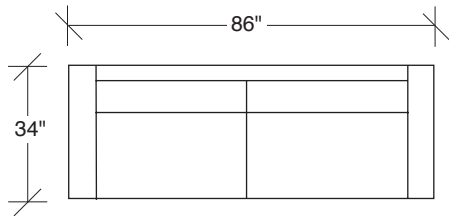

Design Classic

No. 855-301 LAF SOFA

W 82 D 34 H 26 in.

Seat depth 22 in.

Seat height 17 in.

Arm height 26 in.

Arm width 3½ in.

Height to top of back cushion 32 in.

Round chrome plated steel legs standard.

Throw pillows optional. Must specify.

No. 855-411 LEFT CORNER/RIGHT CHAISE

W 110 D 34 H 26 in.

Seat depth 22 in.

Seat height 17 in.

855-313
TWO SEAT SOFA

855-203
LOVESEAT

855-410
LEFT CHAISE / RIGHT CORNER SOFA

855-307
LAF / RIGHT CORNER SOFA

855-103
CHAIR

855-411
LEFT CORNER / RIGHT CHAISE SOFA

855-306
RAF / LEFT CORNER SOFA

Design Classic 855 - Series

Scale 1/4" = 1'0"

All upholstery sizes are approximate

**Design Classic
855 - Series**

Scale 1/4" = 1'0"

All upholstery sizes are approximate