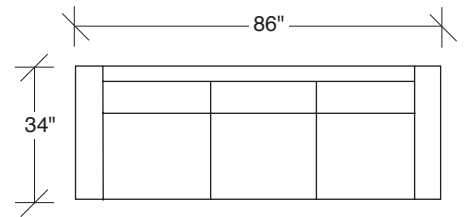

Design Classic

No. 855-301 LAF SOFA

W 82 D 34 H 26 in.

Seat depth 22 in.

Seat height 17 in.

Arm height 26 in.

Arm width 3½ in.

Height to top of back cushion 32 in.

Round chrome plated steel legs standard.

Throw pillows optional. Must specify.

No. 855-411 LEFT CORNER/RIGHT CHAISE

W 110 D 34 H 26 in.

Seat depth 22 in.

Seat height 17 in.

855-313
TWO SEAT SOFA

855-203
LOVESEAT

855-410
LEFT CHAISE / RIGHT CORNER SOFA

855-307
LAF / RIGHT CORNER SOFA

855-103
CHAIR

855-411
LEFT CORNER / RIGHT CHAISE SOFA

855-306
RAF / LEFT CORNER SOFA

Design Classic 855 - Series

Scale 1/4" = 1'0"

All upholstery sizes are approximate

**Design Classic
855 - Series**

Scale 1/4" = 1'0"

All upholstery sizes are approximate