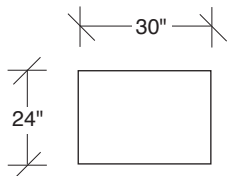

Round chrome plated steel legs standard.

Throw pillows optional. Must specify.

No. 855-411 LEFT CORNER/RIGHT CHAISE

W 110 D 34 H 26 in.

Seat depth 22 in.

Seat height 17 in.

855-313
TWO SEAT SOFA

855-203
LOVESEAT

855-303
SOFA

855-311
LAF TWO SEAT SOFA

855-401
LEFT CHAISE /
RIGHT CORNER LOVESEAT

855-301
LAF SOFA

855-312
RAF TWO SEAT SOFA

855-402
RIGHT CHAISE /
LEFT CORNER LOVESEAT

855-302
RAF SOFA

855-000
OTTOMAN

855-410
LEFT CHAISE / RIGHT CORNER SOFA

855-307
LAF / RIGHT CORNER SOFA

855-103
CHAIR

855-411
LEFT CORNER / RIGHT CHAISE SOFA

855-306
RAF / LEFT CORNER SOFA

Design Classic 855 - Series

Scale 1/4" = 1'0"

All upholstery sizes are approximate

**Design Classic
855 - Series**

Scale 1/4" = 1'0"

All upholstery sizes are approximate