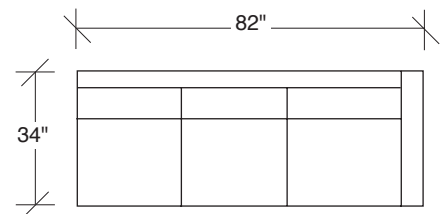

Round chrome plated steel legs standard.

Throw pillows optional. Must specify.

No. 855-411 LEFT CORNER/RIGHT CHAISE

W 110 D 34 H 26 in.

Seat depth 22 in.

Seat height 17 in.

855-313
TWO SEAT SOFA

855-203
LOVESEAT

855-303
SOFA

855-311
LAF TWO SEAT SOFA

855-401
LEFT CHAISE /
RIGHT CORNER LOVESEAT

855-301
LAF SOFA

855-312
RAF TWO SEAT SOFA

855-402
RIGHT CHAISE /
LEFT CORNER LOVESEAT

855-302
RAF SOFA

855-000
OTTOMAN

855-410
LEFT CHAISE / RIGHT CORNER SOFA

855-307
LAF / RIGHT CORNER SOFA

855-103
CHAIR

855-411
LEFT CORNER / RIGHT CHAISE SOFA

855-306
RAF / LEFT CORNER SOFA

Design Classic 855 - Series

Scale 1/4" = 1'0"

All upholstery sizes are approximate

**Design Classic
855 - Series**

Scale 1/4" = 1'0"

All upholstery sizes are approximate