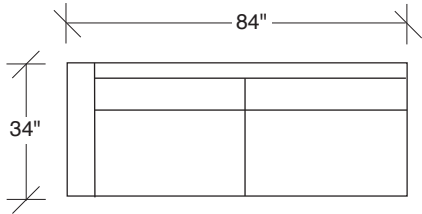

855-311
LAF TWO SEAT SOFA