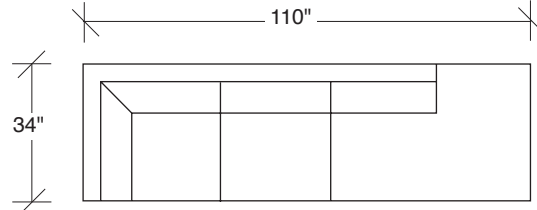

Round chrome plated steel legs standard.

Throw pillows optional. Must specify.

No. 855-411 LEFT CORNER/RIGHT CHAISE

W 110 D 34 H 26 in.

Seat depth 22 in.

Seat height 17 in.

855-313
TWO SEAT SOFA

855-203
LOVESEAT

855-303
SOFA

855-311
LAF TWO SEAT SOFA

855-401
LEFT CHAISE /
RIGHT CORNER LOVESEAT

855-301
LAF SOFA

855-312
RAF TWO SEAT SOFA

855-402
RIGHT CHAISE /
LEFT CORNER LOVESEAT

855-302
RAF SOFA

855-000
OTTOMAN

855-410
LEFT CHAISE / RIGHT CORNER SOFA

855-307
LAF / RIGHT CORNER SOFA

855-103
CHAIR

855-411
LEFT CORNER / RIGHT CHAISE SOFA

855-306
RAF / LEFT CORNER SOFA

Design Classic 855 - Series

Scale 1/4" = 1'0"

All upholstery sizes are approximate

**Design Classic
855 - Series**

Scale 1/4" = 1'0"

All upholstery sizes are approximate