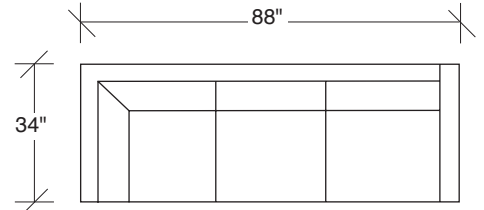

855-303
SOFA

855-311
LAF TWO SEAT SOFA

855-401
LEFT CHAISE /
RIGHT CORNER LOVESEAT

855-301
LAF SOFA

855-312
RAF TWO SEAT SOFA

855-402
RIGHT CHAISE /
LEFT CORNER LOVESEAT

855-302
RAF SOFA

855-000
OTTOMAN

855-410
LEFT CHAISE / RIGHT CORNER SOFA

855-307
LAF / RIGHT CORNER SOFA

855-103
CHAIR

855-411
LEFT CORNER / RIGHT CHAISE SOFA

855-306
RAF / LEFT CORNER SOFA

Design Classic 855 - Series

Scale 1/4" = 1'0"

All upholstery sizes are approximate

**Design Classic
855 - Series**

Scale 1/4" = 1'0"

All upholstery sizes are approximate