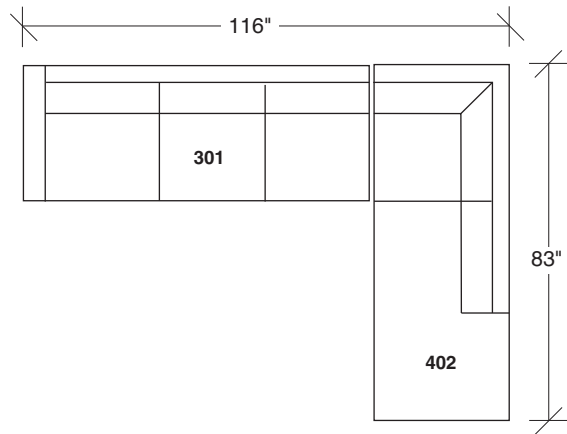

Round chrome plated steel legs standard.

Throw pillows optional. Must specify.

No. 855-411 LEFT CORNER/RIGHT CHAISE

W 110 D 34 H 26 in.

Seat depth 22 in.

Seat height 17 in.

855-313
TWO SEAT SOFA

855-203
LOVESEAT

855-303
SOFA

855-311
LAF TWO SEAT SOFA

855-401
LEFT CHAISE /
RIGHT CORNER LOVESEAT

855-301
LAF SOFA

855-312
RAF TWO SEAT SOFA

855-402
RIGHT CHAISE /
LEFT CORNER LOVESEAT

855-302
RAF SOFA

855-000
OTTOMAN

855-410
LEFT CHAISE / RIGHT CORNER SOFA

855-307
LAF / RIGHT CORNER SOFA

855-103
CHAIR

855-411
LEFT CORNER / RIGHT CHAISE SOFA

855-306
RAF / LEFT CORNER SOFA

Design Classic 855 - Series

Scale 1/4" = 1'0"

All upholstery sizes are approximate

**Design Classic
855 - Series**

Scale 1/4" = 1'0"

All upholstery sizes are approximate