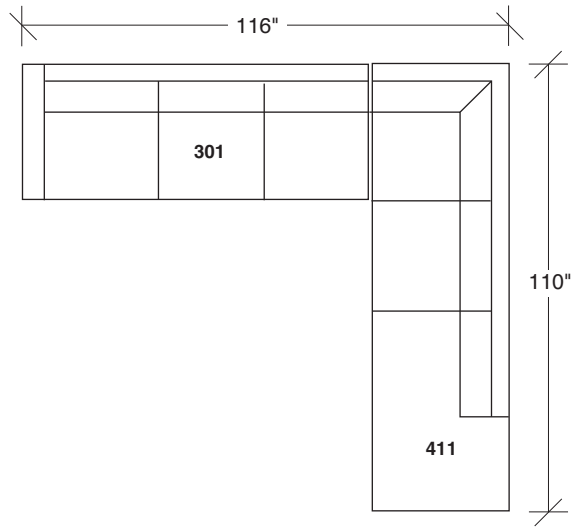

Design Classic

No. 855-301 LAF SOFA

W 82 D 34 H 26 in.

Seat depth 22 in.

Seat height 17 in.

Arm height 26 in.

Arm width 3½ in.

Height to top of back cushion 32 in.

Round chrome plated steel legs standard.

Throw pillows optional. Must specify.

No. 855-411 LEFT CORNER/RIGHT CHAISE

W 110 D 34 H 26 in.

Seat depth 22 in.

Seat height 17 in.

855-313
TWO SEAT SOFA

855-203
LOVESEAT

855-410
LEFT CHAISE / RIGHT CORNER SOFA

855-307
LAF / RIGHT CORNER SOFA

855-103
CHAIR

855-411
LEFT CORNER / RIGHT CHAISE SOFA

855-306
RAF / LEFT CORNER SOFA

Design Classic 855 - Series

Scale 1/4" = 1'0"

All upholstery sizes are approximate

**Design Classic
855 - Series**

Scale 1/4" = 1'0"

All upholstery sizes are approximate