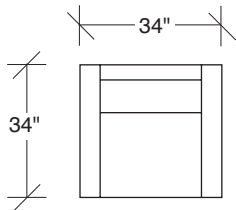

Round chrome plated steel legs standard.

Throw pillows optional. Must specify.

No. 855-411 LEFT CORNER/RIGHT CHAISE

W 110 D 34 H 26 in.

Seat depth 22 in.

Seat height 17 in.

855-313
TWO SEAT SOFA

855-203
LOVESEAT

855-303
SOFA

855-311
LAF TWO SEAT SOFA

855-401
LEFT CHAISE /
RIGHT CORNER LOVESEAT

855-301
LAF SOFA

855-312
RAF TWO SEAT SOFA

855-402
RIGHT CHAISE /
LEFT CORNER LOVESEAT

855-302
RAF SOFA

855-000
OTTOMAN

855-410
LEFT CHAISE / RIGHT CORNER SOFA

855-307
LAF / RIGHT CORNER SOFA

855-103
CHAIR

855-411
LEFT CORNER / RIGHT CHAISE SOFA

855-306
RAF / LEFT CORNER SOFA

Design Classic 855 - Series

Scale 1/4" = 1'0"

All upholstery sizes are approximate

**Design Classic
855 - Series**

Scale 1/4" = 1'0"

All upholstery sizes are approximate