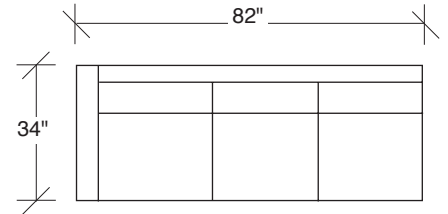

855-301
LAF SOFA