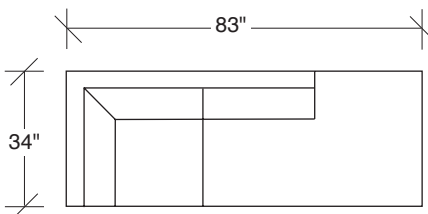

Round chrome plated steel legs standard.

Throw pillows optional. Must specify.

No. 855-411 LEFT CORNER/RIGHT CHAISE

W 110 D 34 H 26 in.

Seat depth 22 in.

Seat height 17 in.

855-313
TWO SEAT SOFA

855-203
LOVESEAT

855-303
SOFA

855-311
LAF TWO SEAT SOFA

855-401
LEFT CHAISE /
RIGHT CORNER LOVESEAT

855-301
LAF SOFA

855-312
RAF TWO SEAT SOFA

855-402
RIGHT CHAISE /
LEFT CORNER LOVESEAT

855-302
RAF SOFA

855-000
OTTOMAN

855-410
LEFT CHAISE / RIGHT CORNER SOFA

855-307
LAF / RIGHT CORNER SOFA

855-103
CHAIR

855-411
LEFT CORNER / RIGHT CHAISE SOFA

855-306
RAF / LEFT CORNER SOFA

Design Classic 855 - Series

Scale 1/4" = 1'0"

All upholstery sizes are approximate

**Design Classic
855 - Series**

Scale 1/4" = 1'0"

All upholstery sizes are approximate