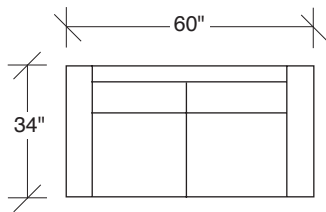

Design Classic

No. 855-301 LAF SOFA

W 82 D 34 H 26 in.

Seat depth 22 in.

Seat height 17 in.

Arm height 26 in.

Arm width 3½ in.

Height to top of back cushion 32 in.

Round chrome plated steel legs standard.

Throw pillows optional. Must specify.

No. 855-411 LEFT CORNER/RIGHT CHAISE

W 110 D 34 H 26 in.

Seat depth 22 in.

Seat height 17 in.

855-313
TWO SEAT SOFA

855-203
LOVESEAT

855-410
LEFT CHAISE / RIGHT CORNER SOFA

855-307
LAF / RIGHT CORNER SOFA

855-103
CHAIR

855-411
LEFT CORNER / RIGHT CHAISE SOFA

855-306
RAF / LEFT CORNER SOFA

Design Classic 855 - Series

Scale 1/4" = 1'0"

All upholstery sizes are approximate

**Design Classic
855 - Series**

Scale 1/4" = 1'0"

All upholstery sizes are approximate