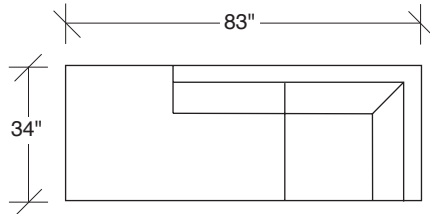

855-401
LEFT CHAISE /
RIGHT CORNER LOVESEAT