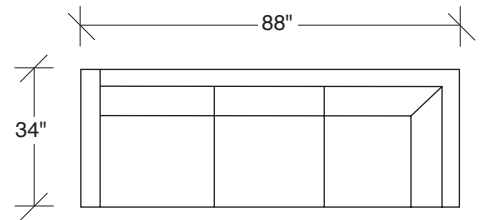

Round chrome plated steel legs standard.

Throw pillows optional. Must specify.

No. 855-411 LEFT CORNER/RIGHT CHAISE

W 110 D 34 H 26 in.

Seat depth 22 in.

Seat height 17 in.

855-313
TWO SEAT SOFA

855-203
LOVESEAT

855-303
SOFA

855-311
LAF TWO SEAT SOFA

855-401
LEFT CHAISE /
RIGHT CORNER LOVESEAT

855-301
LAF SOFA

855-312
RAF TWO SEAT SOFA

855-402
RIGHT CHAISE /
LEFT CORNER LOVESEAT

855-302
RAF SOFA

855-000
OTTOMAN

855-410
LEFT CHAISE / RIGHT CORNER SOFA

855-307
LAF / RIGHT CORNER SOFA

855-103
CHAIR

855-411
LEFT CORNER / RIGHT CHAISE SOFA

855-306
RAF / LEFT CORNER SOFA

Design Classic 855 - Series

Scale 1/4" = 1'0"

All upholstery sizes are approximate

**Design Classic
855 - Series**

Scale 1/4" = 1'0"

All upholstery sizes are approximate