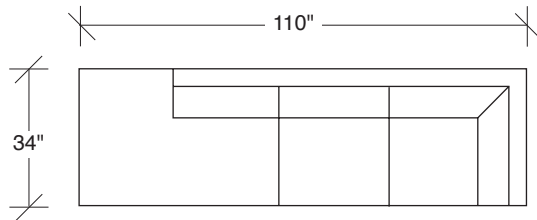

Round chrome plated steel legs standard.

Throw pillows optional. Must specify.

No. 855-411 LEFT CORNER/RIGHT CHAISE

W 110 D 34 H 26 in.

Seat depth 22 in.

Seat height 17 in.

855-313
TWO SEAT SOFA

855-203
LOVESEAT

855-303
SOFA

855-311
LAF TWO SEAT SOFA

855-401
LEFT CHAISE /
RIGHT CORNER LOVESEAT

855-301
LAF SOFA

855-312
RAF TWO SEAT SOFA

855-402
RIGHT CHAISE /
LEFT CORNER LOVESEAT

855-302
RAF SOFA

855-000
OTTOMAN

855-410
LEFT CHAISE / RIGHT CORNER SOFA

855-307
LAF / RIGHT CORNER SOFA

855-103
CHAIR

855-411
LEFT CORNER / RIGHT CHAISE SOFA

855-306
RAF / LEFT CORNER SOFA

Design Classic 855 - Series

Scale 1/4" = 1'0"

All upholstery sizes are approximate

**Design Classic
855 - Series**

Scale 1/4" = 1'0"

All upholstery sizes are approximate