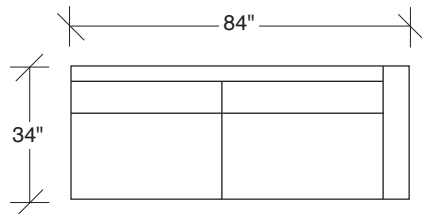

Round chrome plated steel legs standard.

Throw pillows optional. Must specify.

No. 855-411 LEFT CORNER/RIGHT CHAISE

W 110 D 34 H 26 in.

Seat depth 22 in.

Seat height 17 in.

855-313
TWO SEAT SOFA

855-203
LOVESEAT

855-303
SOFA

855-311
LAF TWO SEAT SOFA

855-401
LEFT CHAISE /
RIGHT CORNER LOVESEAT

855-301
LAF SOFA

855-312
RAF TWO SEAT SOFA

855-402
RIGHT CHAISE /
LEFT CORNER LOVESEAT

855-302
RAF SOFA

855-000
OTTOMAN

855-410
LEFT CHAISE / RIGHT CORNER SOFA

855-307
LAF / RIGHT CORNER SOFA

855-103
CHAIR

855-411
LEFT CORNER / RIGHT CHAISE SOFA

855-306
RAF / LEFT CORNER SOFA

Design Classic 855 - Series

Scale 1/4" = 1'0"

All upholstery sizes are approximate

**Design Classic
855 - Series**

Scale 1/4" = 1'0"

All upholstery sizes are approximate