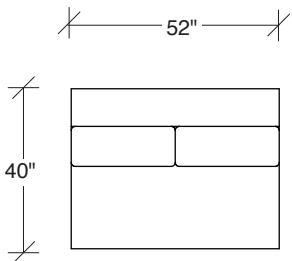

Playing Hooky

**No. 1526-446 RAF ISLAND CHAISE
(shown twice)**

W 92 D 40 H 27 in.

Seat depth 22 in.

Seat height 18 in.

Seat height 27 in.

Arm width 8 in.

Height to top of back cushions 36 inches approx.

1526-427
LEFT BUMPER CHAISE

1526-426
RIGHT BUMPER CHAISE

1526-202
RAF LOVESEAT

1526-435
LEFT 2-SIDED BUMPER CHAISE

1526-436
RIGHT 2-SIDED BUMPER CHAISE

Playing Hooky
1526 - Series

Scale 1/4" = 1'0"
All upholstery sizes are approximate

1526-303
SOFA

1526-225
LEFT CHAISE

1526-226
RIGHT CHAISE

1526-447
LAF ISLAND CHAISE

1526-446
RAF ISLAND CHAISE

1526-200
ARMLESS LOVESEAT

Playing Hooky
1526 - Series

Scale 1/4" = 1'0"
All upholstery sizes are approximate

**Playing Hooky
1526 - Series**

Scale 1/4" = 1'0"
All upholstery sizes are approximate