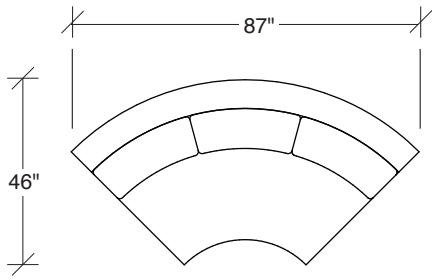

1526-210
CURVED CORNER