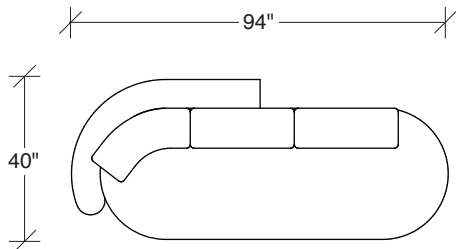

Playing Hooky

**No. 1526-446 RAF ISLAND CHAISE
(shown twice)**

W 92 D 40 H 27 in.

Seat depth 22 in.

Seat height 18 in.

Seat height 27 in.

Arm width 8 in.

Height to top of back cushions 36 inches approx.

1526-427
LEFT BUMPER CHAISE

1526-426
RIGHT BUMPER CHAISE

1526-202
RAF LOVESEAT

1526-435
LEFT 2-SIDED BUMPER CHAISE

1526-436
RIGHT 2-SIDED BUMPER CHAISE

Playing Hooky
1526 - Series

Scale 1/4" = 1'0"
All upholstery sizes are approximate

1526-303
SOFA

1526-225
LEFT CHAISE

1526-226
RIGHT CHAISE

1526-447
LAF ISLAND CHAISE

1526-446
RAF ISLAND CHAISE

1526-200
ARMLESS LOVESEAT

Playing Hooky
1526 - Series

Scale 1/4" = 1'0"
All upholstery sizes are approximate

**Playing Hooky
1526 - Series**

Scale 1/4" = 1'0"
All upholstery sizes are approximate