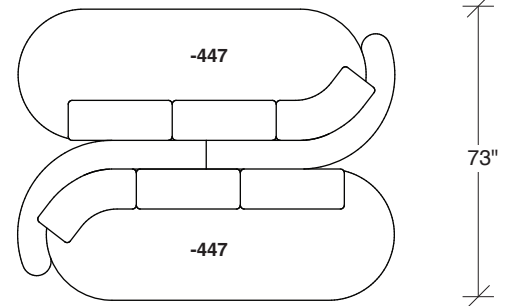

Playing Hooky

**No. 1526-446 RAF ISLAND CHAISE
(shown twice)**

W 92 D 40 H 27 in.

Seat depth 22 in.

Seat height 18 in.

Seat height 27 in.

Arm width 8 in.

Height to top of back cushions 36 inches approx.

1526-427
LEFT BUMPER CHAISE

1526-426
RIGHT BUMPER CHAISE

1526-202
RAF LOVESEAT

1526-435
LEFT 2-SIDED BUMPER CHAISE

1526-436
RIGHT 2-SIDED BUMPER CHAISE

Playing Hooky
1526 - Series

Scale 1/4" = 1'0"
All upholstery sizes are approximate

1526-303
SOFA

1526-225
LEFT CHAISE

1526-226
RIGHT CHAISE

1526-447
LAF ISLAND CHAISE

1526-446
RAF ISLAND CHAISE

1526-200
ARMLESS LOVESEAT

Playing Hooky
1526 - Series

Scale 1/4" = 1'0"
All upholstery sizes are approximate

**Playing Hooky
1526 - Series**

Scale 1/4" = 1'0"
All upholstery sizes are approximate