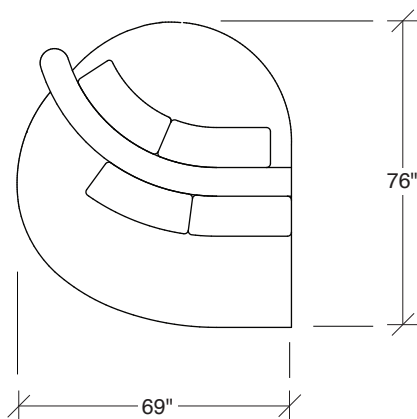

Playing Hooky

**No. 1526-446 RAF ISLAND CHAISE
(shown twice)**

W 92 D 40 H 27 in.

Seat depth 22 in.

Seat height 18 in.

Seat height 27 in.

Arm width 8 in.

Height to top of back cushions 36 inches approx.

1526-427
LEFT BUMPER CHAISE

1526-426
RIGHT BUMPER CHAISE

1526-202
RAF LOVESEAT

1526-435
LEFT 2-SIDED BUMPER CHAISE

1526-436
RIGHT 2-SIDED BUMPER CHAISE

Playing Hooky
1526 - Series

Scale 1/4" = 1'0"
All upholstery sizes are approximate

1526-303
SOFA

1526-225
LEFT CHAISE

1526-226
RIGHT CHAISE

1526-447
LAF ISLAND CHAISE

1526-446
RAF ISLAND CHAISE

1526-200
ARMLESS LOVESEAT

Playing Hooky
1526 - Series

Scale 1/4" = 1'0"
All upholstery sizes are approximate

**Playing Hooky
1526 - Series**

Scale 1/4" = 1'0"
All upholstery sizes are approximate