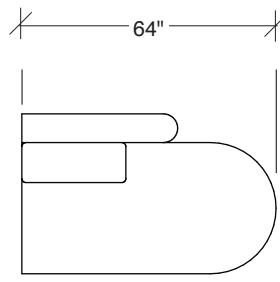

Playing Hooky

**No. 1526-446 RAF ISLAND CHAISE
(shown twice)**

W 92 D 40 H 27 in.

Seat depth 22 in.

Seat height 18 in.

Seat height 27 in.

Arm width 8 in.

Height to top of back cushions 36 inches approx.

1526-427
LEFT BUMPER CHAISE

1526-426
RIGHT BUMPER CHAISE

1526-202
RAF LOVESEAT

1526-435
LEFT 2-SIDED BUMPER CHAISE

1526-436
RIGHT 2-SIDED BUMPER CHAISE

Playing Hooky
1526 - Series

Scale 1/4" = 1'0"
All upholstery sizes are approximate

1526-303
SOFA

1526-225
LEFT CHAISE

1526-226
RIGHT CHAISE

1526-447
LAF ISLAND CHAISE

1526-446
RAF ISLAND CHAISE

1526-200
ARMLESS LOVESEAT

Playing Hooky
1526 - Series

Scale 1/4" = 1'0"
All upholstery sizes are approximate

**Playing Hooky
1526 - Series**

Scale 1/4" = 1'0"
All upholstery sizes are approximate