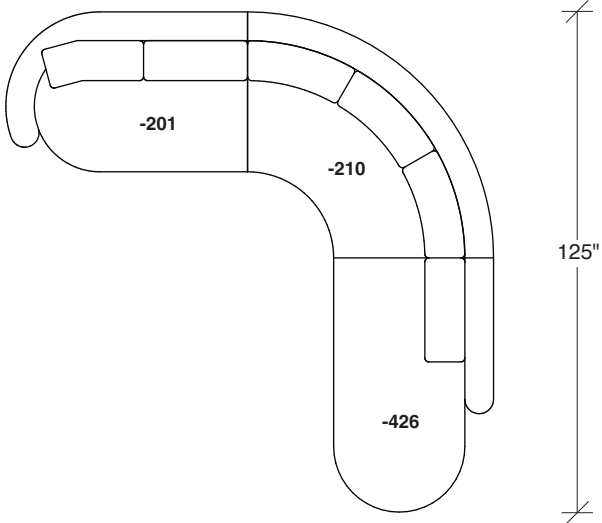

Playing Hooky

**No. 1526-446 RAF ISLAND CHAISE
(shown twice)**

W 92 D 40 H 27 in.

Seat depth 22 in.

Seat height 18 in.

Seat height 27 in.

Arm width 8 in.

Height to top of back cushions 36 inches approx.

1526-427
LEFT BUMPER CHAISE

1526-426
RIGHT BUMPER CHAISE

1526-202
RAF LOVESEAT

1526-435
LEFT 2-SIDED BUMPER CHAISE

1526-436
RIGHT 2-SIDED BUMPER CHAISE

Playing Hooky
1526 - Series

Scale 1/4" = 1'0"
All upholstery sizes are approximate

1526-303
SOFA

1526-225
LEFT CHAISE

1526-226
RIGHT CHAISE

1526-447
LAF ISLAND CHAISE

1526-446
RAF ISLAND CHAISE

1526-200
ARMLESS LOVESEAT

Playing Hooky
1526 - Series

Scale 1/4" = 1'0"
All upholstery sizes are approximate

**Playing Hooky
1526 - Series**

Scale 1/4" = 1'0"
All upholstery sizes are approximate