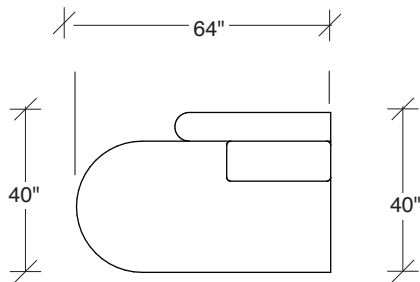

Playing Hooky

**No. 1526-446 RAF ISLAND CHAISE
(shown twice)**

W 92 D 40 H 27 in.

Seat depth 22 in.

Seat height 18 in.

Seat height 27 in.

Arm width 8 in.

Height to top of back cushions 36 inches approx.

1526-427
LEFT BUMPER CHAISE

1526-426
RIGHT BUMPER CHAISE

1526-202
RAF LOVESEAT

1526-435
LEFT 2-SIDED BUMPER CHAISE

1526-436
RIGHT 2-SIDED BUMPER CHAISE

Playing Hooky
1526 - Series

Scale 1/4" = 1'0"
All upholstery sizes are approximate

1526-303
SOFA

1526-225
LEFT CHAISE

1526-226
RIGHT CHAISE

1526-447
LAF ISLAND CHAISE

1526-446
RAF ISLAND CHAISE

1526-200
ARMLESS LOVESEAT

Playing Hooky
1526 - Series

Scale 1/4" = 1'0"
All upholstery sizes are approximate

**Playing Hooky
1526 - Series**

Scale 1/4" = 1'0"
All upholstery sizes are approximate