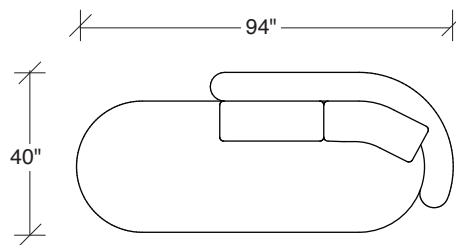

Playing Hooky

**No. 1526-446 RAF ISLAND CHAISE
(shown twice)**

W 92 D 40 H 27 in.

Seat depth 22 in.

Seat height 18 in.

Seat height 27 in.

Arm width 8 in.

Height to top of back cushions 36 inches approx.

1526-427
LEFT BUMPER CHAISE

1526-426
RIGHT BUMPER CHAISE

1526-202
RAF LOVESEAT

1526-435
LEFT 2-SIDED BUMPER CHAISE

1526-436
RIGHT 2-SIDED BUMPER CHAISE

Playing Hooky
1526 - Series

Scale 1/4" = 1'0"
All upholstery sizes are approximate

1526-303
SOFA

1526-225
LEFT CHAISE

1526-226
RIGHT CHAISE

1526-447
LAF ISLAND CHAISE

1526-446
RAF ISLAND CHAISE

1526-200
ARMLESS LOVESEAT

Playing Hooky
1526 - Series

Scale 1/4" = 1'0"
All upholstery sizes are approximate

**Playing Hooky
1526 - Series**

Scale 1/4" = 1'0"
All upholstery sizes are approximate