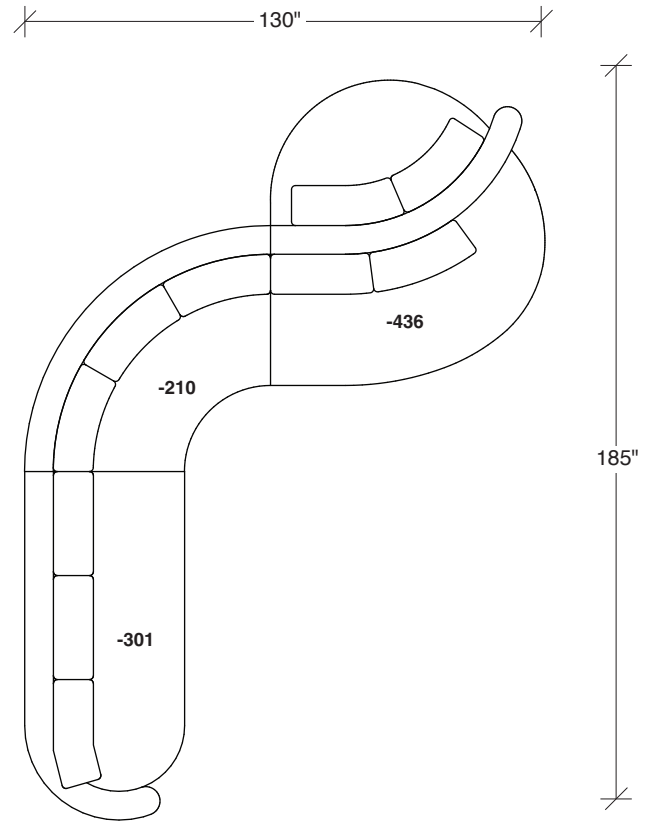

Playing Hooky

**No. 1526-446 RAF ISLAND CHAISE
(shown twice)**

W 92 D 40 H 27 in.

Seat depth 22 in.

Seat height 18 in.

Seat height 27 in.

Arm width 8 in.

Height to top of back cushions 36 inches approx.

1526-427
LEFT BUMPER CHAISE

1526-426
RIGHT BUMPER CHAISE

1526-202
RAF LOVESEAT

1526-435
LEFT 2-SIDED BUMPER CHAISE

1526-436
RIGHT 2-SIDED BUMPER CHAISE

Playing Hooky
1526 - Series

Scale 1/4" = 1'0"
All upholstery sizes are approximate

1526-303
SOFA

1526-225
LEFT CHAISE

1526-226
RIGHT CHAISE

1526-447
LAF ISLAND CHAISE

1526-446
RAF ISLAND CHAISE

1526-200
ARMLESS LOVESEAT

Playing Hooky
1526 - Series

Scale 1/4" = 1'0"
All upholstery sizes are approximate

**Playing Hooky
1526 - Series**

Scale 1/4" = 1'0"
All upholstery sizes are approximate