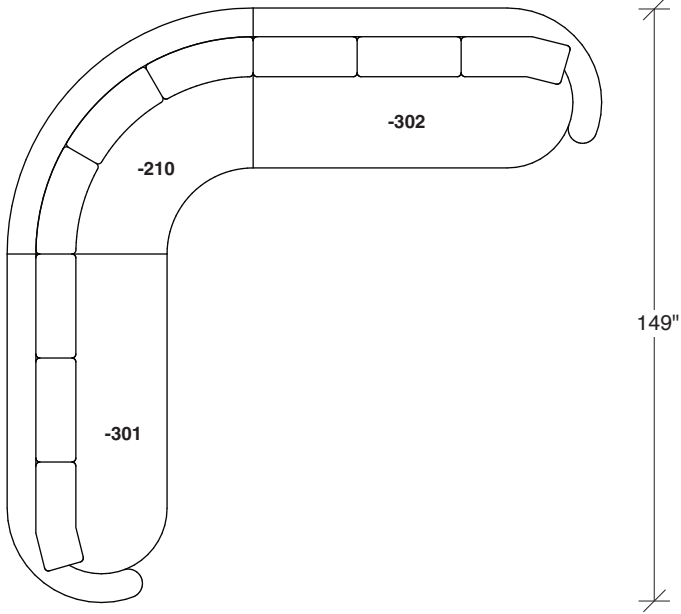

Playing Hooky

**No. 1526-446 RAF ISLAND CHAISE
(shown twice)**

W 92 D 40 H 27 in.

Seat depth 22 in.

Seat height 18 in.

Seat height 27 in.

Arm width 8 in.

Height to top of back cushions 36 inches approx.

1526-427
LEFT BUMPER CHAISE

1526-426
RIGHT BUMPER CHAISE

1526-202
RAF LOVESEAT

1526-435
LEFT 2-SIDED BUMPER CHAISE

1526-436
RIGHT 2-SIDED BUMPER CHAISE

Playing Hooky
1526 - Series

Scale 1/4" = 1'0"
All upholstery sizes are approximate

1526-303
SOFA

1526-225
LEFT CHAISE

1526-226
RIGHT CHAISE

1526-447
LAF ISLAND CHAISE

1526-446
RAF ISLAND CHAISE

1526-200
ARMLESS LOVESEAT

Playing Hooky
1526 - Series

Scale 1/4" = 1'0"
All upholstery sizes are approximate

**Playing Hooky
1526 - Series**

Scale 1/4" = 1'0"
All upholstery sizes are approximate