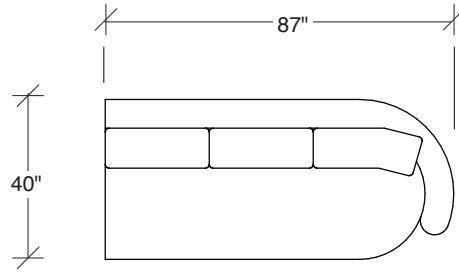

1526-302
RAF SOFA