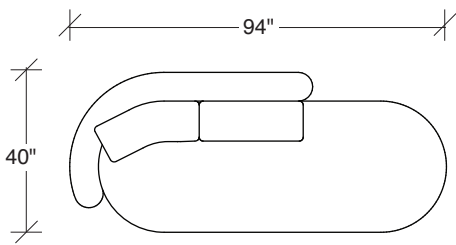

Playing Hooky

**No. 1526-446 RAF ISLAND CHAISE
(shown twice)**

W 92 D 40 H 27 in.

Seat depth 22 in.

Seat height 18 in.

Seat height 27 in.

Arm width 8 in.

Height to top of back cushions 36 inches approx.

1526-427
LEFT BUMPER CHAISE

1526-426
RIGHT BUMPER CHAISE

1526-202
RAF LOVESEAT

1526-435
LEFT 2-SIDED BUMPER CHAISE

1526-436
RIGHT 2-SIDED BUMPER CHAISE

Playing Hooky
1526 - Series

Scale 1/4" = 1'0"
All upholstery sizes are approximate

1526-303
SOFA

1526-225
LEFT CHAISE

1526-226
RIGHT CHAISE

1526-447
LAF ISLAND CHAISE

1526-446
RAF ISLAND CHAISE

1526-200
ARMLESS LOVESEAT

Playing Hooky
1526 - Series

Scale 1/4" = 1'0"
All upholstery sizes are approximate

**Playing Hooky
1526 - Series**

Scale 1/4" = 1'0"
All upholstery sizes are approximate