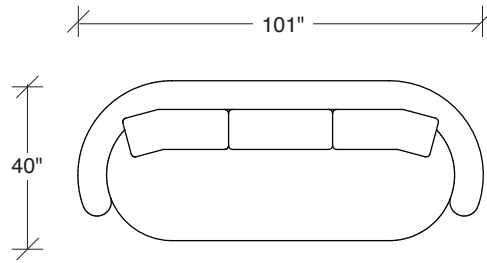

Playing Hooky

**No. 1526-446 RAF ISLAND CHAISE
(shown twice)**

W 92 D 40 H 27 in.

Seat depth 22 in.

Seat height 18 in.

Seat height 27 in.

Arm width 8 in.

Height to top of back cushions 36 inches approx.

1526-427
LEFT BUMPER CHAISE

1526-426
RIGHT BUMPER CHAISE

1526-202
RAF LOVESEAT

1526-435
LEFT 2-SIDED BUMPER CHAISE

1526-436
RIGHT 2-SIDED BUMPER CHAISE

Playing Hooky
1526 - Series

Scale 1/4" = 1'0"
All upholstery sizes are approximate

1526-303
SOFA

1526-225
LEFT CHAISE

1526-226
RIGHT CHAISE

1526-447
LAF ISLAND CHAISE

1526-446
RAF ISLAND CHAISE

1526-200
ARMLESS LOVESEAT

Playing Hooky
1526 - Series

Scale 1/4" = 1'0"
All upholstery sizes are approximate

**Playing Hooky
1526 - Series**

Scale 1/4" = 1'0"
All upholstery sizes are approximate