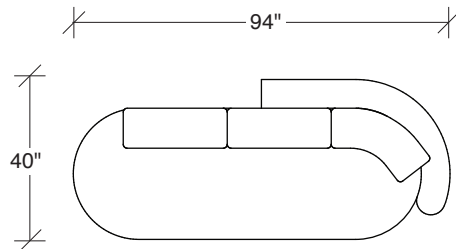

Playing Hooky

**No. 1526-446 RAF ISLAND CHAISE
(shown twice)**

W 92 D 40 H 27 in.

Seat depth 22 in.

Seat height 18 in.

Seat height 27 in.

Arm width 8 in.

Height to top of back cushions 36 inches approx.

1526-427
LEFT BUMPER CHAISE

1526-426
RIGHT BUMPER CHAISE

1526-202
RAF LOVESEAT

1526-435
LEFT 2-SIDED BUMPER CHAISE

1526-436
RIGHT 2-SIDED BUMPER CHAISE

Playing Hooky
1526 - Series

Scale 1/4" = 1'0"
All upholstery sizes are approximate

1526-303
SOFA

1526-225
LEFT CHAISE

1526-226
RIGHT CHAISE

1526-447
LAF ISLAND CHAISE

1526-446
RAF ISLAND CHAISE

1526-200
ARMLESS LOVESEAT

Playing Hooky
1526 - Series

Scale 1/4" = 1'0"
All upholstery sizes are approximate

**Playing Hooky
1526 - Series**

Scale 1/4" = 1'0"
All upholstery sizes are approximate