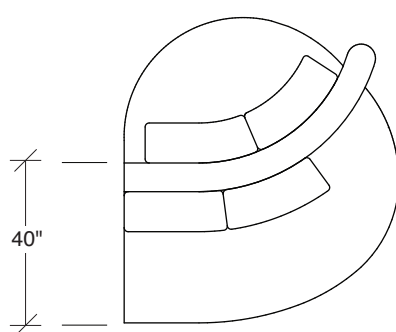

Playing Hooky

**No. 1526-446 RAF ISLAND CHAISE
(shown twice)**

W 92 D 40 H 27 in.

Seat depth 22 in.

Seat height 18 in.

Seat height 27 in.

Arm width 8 in.

Height to top of back cushions 36 inches approx.

1526-427
LEFT BUMPER CHAISE

1526-426
RIGHT BUMPER CHAISE

1526-202
RAF LOVESEAT

1526-435
LEFT 2-SIDED BUMPER CHAISE

1526-436
RIGHT 2-SIDED BUMPER CHAISE

Playing Hooky
1526 - Series

Scale 1/4" = 1'0"
All upholstery sizes are approximate

1526-303
SOFA

1526-225
LEFT CHAISE

1526-226
RIGHT CHAISE

1526-447
LAF ISLAND CHAISE

1526-446
RAF ISLAND CHAISE

1526-200
ARMLESS LOVESEAT

Playing Hooky
1526 - Series

Scale 1/4" = 1'0"
All upholstery sizes are approximate

**Playing Hooky
1526 - Series**

Scale 1/4" = 1'0"
All upholstery sizes are approximate