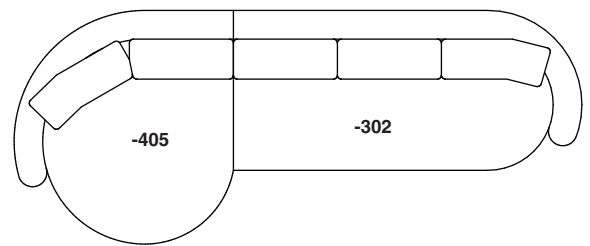

1526-427
LEFT BUMPER CHAISE

1526-426
RIGHT BUMPER CHAISE

1526-202
RAF LOVESEAT

1526-435
LEFT 2-SIDED BUMPER CHAISE

1526-436
RIGHT 2-SIDED BUMPER CHAISE

Playing Hooky
1526 - Series

Scale 1/4" = 1'0"
All upholstery sizes are approximate

1526-303
SOFA

1526-225
LEFT CHAISE

1526-226
RIGHT CHAISE

1526-447
LAF ISLAND CHAISE

1526-446
RAF ISLAND CHAISE

1526-200
ARMLESS LOVESEAT

Playing Hooky
1526 - Series

Scale 1/4" = 1'0"
All upholstery sizes are approximate

**Playing Hooky
1526 - Series**

Scale 1/4" = 1'0"
All upholstery sizes are approximate