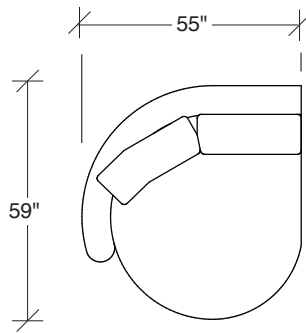

1526-405
LEFT CHAISE