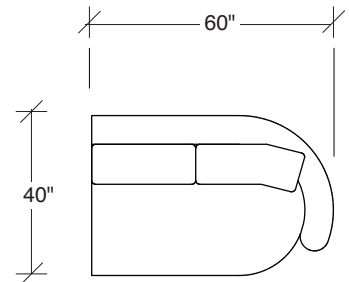

Playing Hooky

**No. 1526-446 RAF ISLAND CHAISE
(shown twice)**

W 92 D 40 H 27 in.

Seat depth 22 in.

Seat height 18 in.

Seat height 27 in.

Arm width 8 in.

Height to top of back cushions 36 inches approx.

1526-427
LEFT BUMPER CHAISE

1526-426
RIGHT BUMPER CHAISE

1526-202
RAF LOVESEAT

1526-435
LEFT 2-SIDED BUMPER CHAISE

1526-436
RIGHT 2-SIDED BUMPER CHAISE

Playing Hooky
1526 - Series

Scale 1/4" = 1'0"
All upholstery sizes are approximate

1526-303
SOFA

1526-225
LEFT CHAISE

1526-226
RIGHT CHAISE

1526-447
LAF ISLAND CHAISE

1526-446
RAF ISLAND CHAISE

1526-200
ARMLESS LOVESEAT

Playing Hooky
1526 - Series

Scale 1/4" = 1'0"
All upholstery sizes are approximate

**Playing Hooky
1526 - Series**

Scale 1/4" = 1'0"
All upholstery sizes are approximate