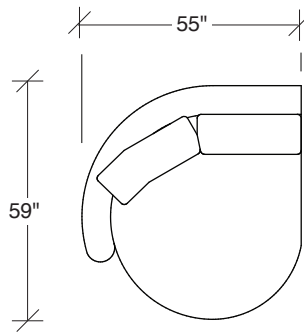

1526-405
LEFT CHAISE