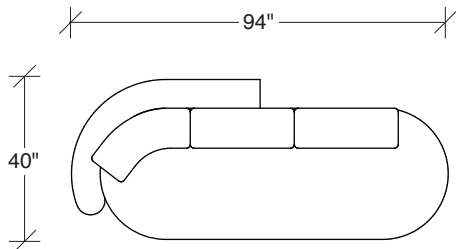

1526-447
LAF ISLAND CHAISE