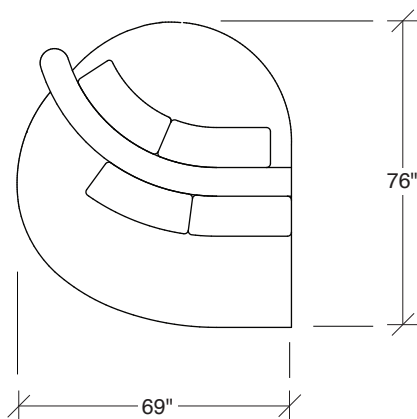

### **No. 1526-404 RAF CHAISE**

W 54 D 60 H 27 in.  
Seat depth 40 in.  
Seat height 18 in.  
Seat height 27 in.  
Arm width 8 in.

Height to top of back cushions 36 inches approximately. Base available in any TC wood finish on maple. Must specify. Throw pillows optional. Must specify.

**1526-210**  
CURVED CORNER

**1526-405**  
LEFT CHAISE

**1526-404**  
RIGHT CHAISE

**1526-301**  
LAF SOFA

**1526-302**  
RAF SOFA

**1526-201**  
LAF LOVESEAT

**1526-427**  
LEFT BUMPER CHAISE

**1526-426**  
RIGHT BUMPER CHAISE

**1526-202**  
RAF LOVESEAT

**1526-435**  
LEFT 2-SIDED BUMPER CHAISE

**1526-436**  
RIGHT 2-SIDED BUMPER CHAISE

**Playing Hooky**  
**1526 - Series**

Scale 1/4" = 1'0"  
All upholstery sizes are approximate

Scale 1/4" = 1'0"  
All upholstery sizes are approximate

**Playing Hooky  
1526 - Series**

Scale 1/4" = 1'0"  
All upholstery sizes are approximate