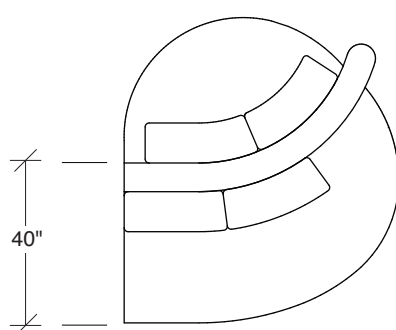

### **No. 1526-404 RAF CHAISE**

W 54 D 60 H 27 in.  
Seat depth 40 in.  
Seat height 18 in.  
Seat height 27 in.  
Arm width 8 in.

Height to top of back cushions 36 inches approximately. Base available in any TC wood finish on maple. Must specify. Throw pillows optional. Must specify.

**1526-210**  
CURVED CORNER

**1526-405**  
LEFT CHAISE

**1526-404**  
RIGHT CHAISE

**1526-301**  
LAF SOFA

**1526-302**  
RAF SOFA

**1526-201**  
LAF LOVESEAT

**1526-427**  
LEFT BUMPER CHAISE

**1526-426**  
RIGHT BUMPER CHAISE

**1526-202**  
RAF LOVESEAT

**1526-435**  
LEFT 2-SIDED BUMPER CHAISE

**1526-436**  
RIGHT 2-SIDED BUMPER CHAISE

**Playing Hooky**  
**1526 - Series**

Scale 1/4" = 1'0"  
All upholstery sizes are approximate

Scale 1/4" = 1'0"  
All upholstery sizes are approximate

**Playing Hooky  
1526 - Series**

Scale 1/4" = 1'0"  
All upholstery sizes are approximate