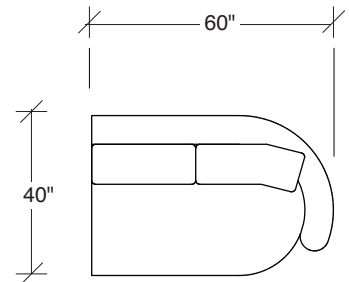

### **No. 1526-201 LAF LOVESEAT**

W 60 D 40 H 27 in.  
Seat depth 22 in.  
Seat height 18 in.  
Seat height 27 in.  
Arm width 8 in.

### **No. 1526-404 RAF CHAISE**

W 54 D 60 H 27 in.  
Seat depth 40 in.  
Seat height 18 in.  
Seat height 27 in.  
Arm width 8 in.

Height to top of back cushions 36 inches approximately. Base available in any TC wood finish on maple. Must specify. Throw pillows optional. Must specify.

**1526-202**  
RAF LOVESEAT

**1526-435**  
LEFT 2-SIDED BUMPER CHAISE

**1526-436**  
RIGHT 2-SIDED BUMPER CHAISE

**Playing Hooky**  
**1526 - Series**

Scale 1/4" = 1'0"  
All upholstery sizes are approximate

Scale 1/4" = 1'0"  
All upholstery sizes are approximate

**Playing Hooky  
1526 - Series**

Scale 1/4" = 1'0"  
All upholstery sizes are approximate