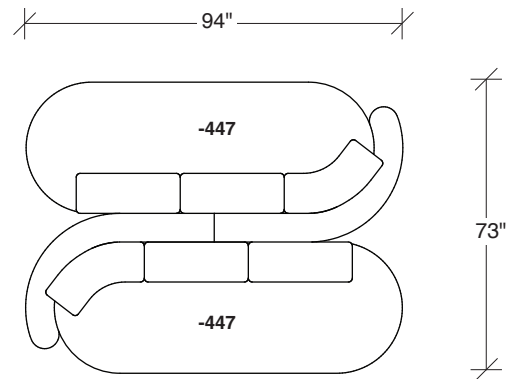

### **No. 1526-201 LAF LOVESEAT**

W 60 D 40 H 27 in.  
Seat depth 22 in.  
Seat height 18 in.  
Seat height 27 in.  
Arm width 8 in.

**1526-202**  
RAF LOVESEAT

**1526-435**  
LEFT 2-SIDED BUMPER CHAISE

**1526-436**  
RIGHT 2-SIDED BUMPER CHAISE

**Playing Hooky**  
**1526 - Series**

Scale 1/4" = 1'0"  
All upholstery sizes are approximate

**1526-303**  
SOFA

**1526-225**  
LEFT CHAISE

**1526-226**  
RIGHT CHAISE

**1526-447**  
LAF ISLAND CHAISE

**1526-446**  
RAF ISLAND CHAISE

**1526-200**  
ARMLESS LOVESEAT

**Playing Hooky**  
**1526 - Series**

Scale 1/4" = 1'0"  
All upholstery sizes are approximate

**Playing Hooky  
1526 - Series**

Scale 1/4" = 1'0"  
All upholstery sizes are approximate