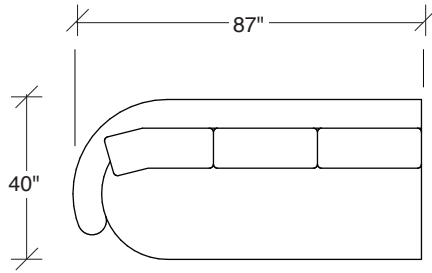

1526-301
LAF SOFA