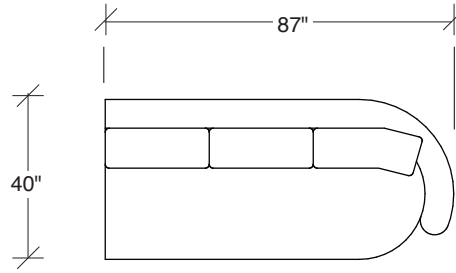

### **No. 1526-404 RAF CHAISE**

W 54 D 60 H 27 in.  
Seat depth 40 in.  
Seat height 18 in.  
Seat height 27 in.  
Arm width 8 in.

Height to top of back cushions 36 inches approximately. Base available in any TC wood finish on maple. Must specify. Throw pillows optional. Must specify.

**1526-210**  
CURVED CORNER

**1526-405**  
LEFT CHAISE

**1526-404**  
RIGHT CHAISE

**1526-301**  
LAF SOFA

**1526-302**  
RAF SOFA

**1526-201**  
LAF LOVESEAT

**1526-427**  
LEFT BUMPER CHAISE

**1526-426**  
RIGHT BUMPER CHAISE

**1526-202**  
RAF LOVESEAT

**1526-435**  
LEFT 2-SIDED BUMPER CHAISE

**1526-436**  
RIGHT 2-SIDED BUMPER CHAISE

**Playing Hooky**  
**1526 - Series**

Scale 1/4" = 1'0"  
All upholstery sizes are approximate

Scale 1/4" = 1'0"  
All upholstery sizes are approximate

**Playing Hooky  
1526 - Series**

Scale 1/4" = 1'0"  
All upholstery sizes are approximate