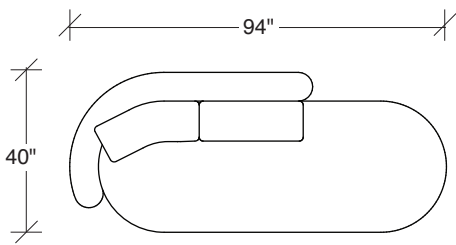

1526-225
LEFT CHAISE