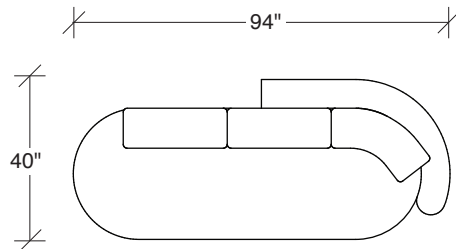

### **No. 1526-404 RAF CHAISE**

W 54 D 60 H 27 in.  
Seat depth 40 in.  
Seat height 18 in.  
Seat height 27 in.  
Arm width 8 in.

Height to top of back cushions 36 inches approximately. Base available in any TC wood finish on maple. Must specify. Throw pillows optional. Must specify.

**1526-202**  
RAF LOVESEAT

**1526-435**  
LEFT 2-SIDED BUMPER CHAISE

**1526-436**  
RIGHT 2-SIDED BUMPER CHAISE

**Playing Hooky**  
**1526 - Series**

Scale 1/4" = 1'0"  
All upholstery sizes are approximate

**1526-303**  
SOFA

**1526-225**  
LEFT CHAISE

**1526-226**  
RIGHT CHAISE

**1526-447**  
LAF ISLAND CHAISE

**1526-446**  
RAF ISLAND CHAISE

**1526-200**  
ARMLESS LOVESEAT

**Playing Hooky**  
**1526 - Series**

Scale 1/4" = 1'0"  
All upholstery sizes are approximate

**Playing Hooky  
1526 - Series**

Scale 1/4" = 1'0"  
All upholstery sizes are approximate