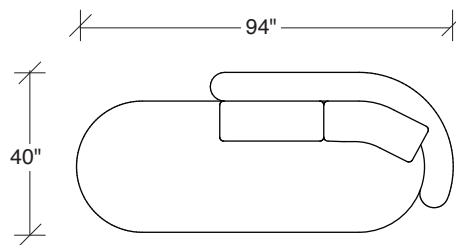

1526-226
RIGHT CHAISE