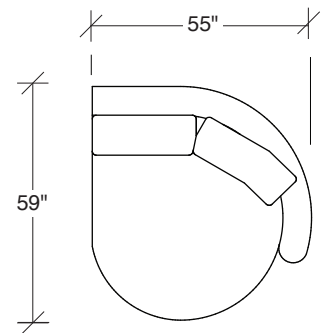

1526-404
RIGHT CHAISE