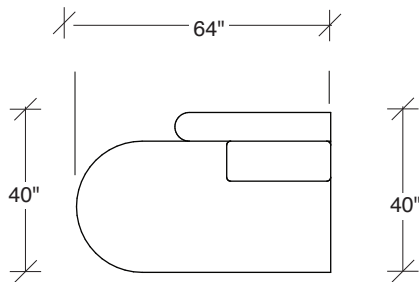

### **No. 1526-404 RAF CHAISE**

W 54 D 60 H 27 in.  
Seat depth 40 in.  
Seat height 18 in.  
Seat height 27 in.  
Arm width 8 in.

Height to top of back cushions 36 inches approximately. Base available in any TC wood finish on maple. Must specify. Throw pillows optional. Must specify.

**1526-210**  
CURVED CORNER

**1526-405**  
LEFT CHAISE

**1526-404**  
RIGHT CHAISE

**1526-301**  
LAF SOFA

**1526-302**  
RAF SOFA

**1526-201**  
LAF LOVESEAT

**1526-427**  
LEFT BUMPER CHAISE

**1526-426**  
RIGHT BUMPER CHAISE

**1526-202**  
RAF LOVESEAT

**1526-435**  
LEFT 2-SIDED BUMPER CHAISE

**1526-436**  
RIGHT 2-SIDED BUMPER CHAISE

**Playing Hooky**  
**1526 - Series**

Scale 1/4" = 1'0"  
All upholstery sizes are approximate

Scale 1/4" = 1'0"  
All upholstery sizes are approximate

**Playing Hooky  
1526 - Series**

Scale 1/4" = 1'0"  
All upholstery sizes are approximate