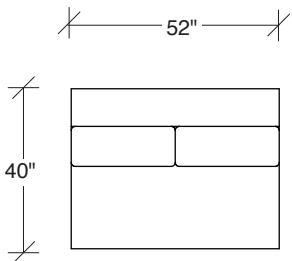

**1526-202**  
RAF LOVESEAT

**1526-435**  
LEFT 2-SIDED BUMPER CHAISE

**1526-436**  
RIGHT 2-SIDED BUMPER CHAISE

**Playing Hooky**  
**1526 - Series**

Scale 1/4" = 1'0"  
All upholstery sizes are approximate

**1526-303**  
SOFA

**1526-225**  
LEFT CHAISE

**1526-226**  
RIGHT CHAISE

**1526-447**  
LAF ISLAND CHAISE

**1526-446**  
RAF ISLAND CHAISE

**1526-200**  
ARMLESS LOVESEAT

**Playing Hooky**  
**1526 - Series**

Scale 1/4" = 1'0"  
All upholstery sizes are approximate

**Playing Hooky  
1526 - Series**

Scale 1/4" = 1'0"  
All upholstery sizes are approximate