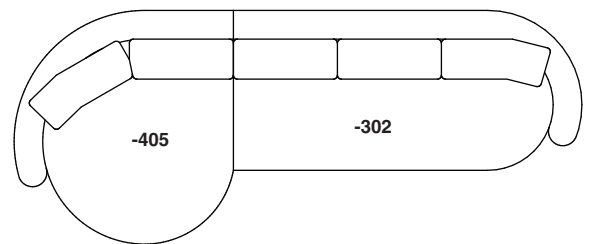

**1526-202**  
RAF LOVESEAT

**1526-435**  
LEFT 2-SIDED BUMPER CHAISE

**1526-436**  
RIGHT 2-SIDED BUMPER CHAISE

**Playing Hooky**  
**1526 - Series**

Scale 1/4" = 1'0"  
All upholstery sizes are approximate

**1526-303**  
SOFA

**1526-225**  
LEFT CHAISE

**1526-226**  
RIGHT CHAISE

**1526-447**  
LAF ISLAND CHAISE

**1526-446**  
RAF ISLAND CHAISE

**1526-200**  
ARMLESS LOVESEAT

**Playing Hooky**  
**1526 - Series**

Scale 1/4" = 1'0"  
All upholstery sizes are approximate

**Playing Hooky  
1526 - Series**

Scale 1/4" = 1'0"  
All upholstery sizes are approximate