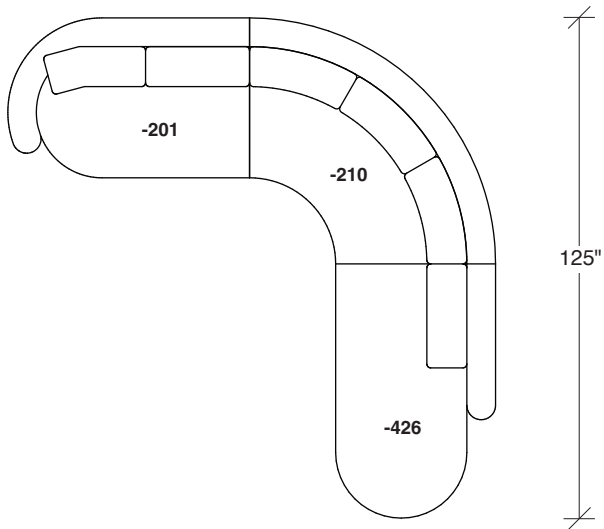

### **No. 1526-404 RAF CHAISE**

W 54 D 60 H 27 in.  
Seat depth 40 in.  
Seat height 18 in.  
Seat height 27 in.  
Arm width 8 in.

Height to top of back cushions 36 inches approximately. Base available in any TC wood finish on maple. Must specify. Throw pillows optional. Must specify.

**1526-202**  
RAF LOVESEAT

**1526-435**  
LEFT 2-SIDED BUMPER CHAISE

**1526-436**  
RIGHT 2-SIDED BUMPER CHAISE

**Playing Hooky**  
**1526 - Series**

Scale 1/4" = 1'0"  
All upholstery sizes are approximate

**1526-303**  
SOFA

**1526-225**  
LEFT CHAISE

**1526-226**  
RIGHT CHAISE

**1526-447**  
LAF ISLAND CHAISE

**1526-446**  
RAF ISLAND CHAISE

**1526-200**  
ARMLESS LOVESEAT

**Playing Hooky**  
**1526 - Series**

Scale 1/4" = 1'0"  
All upholstery sizes are approximate

**Playing Hooky  
1526 - Series**

Scale 1/4" = 1'0"  
All upholstery sizes are approximate