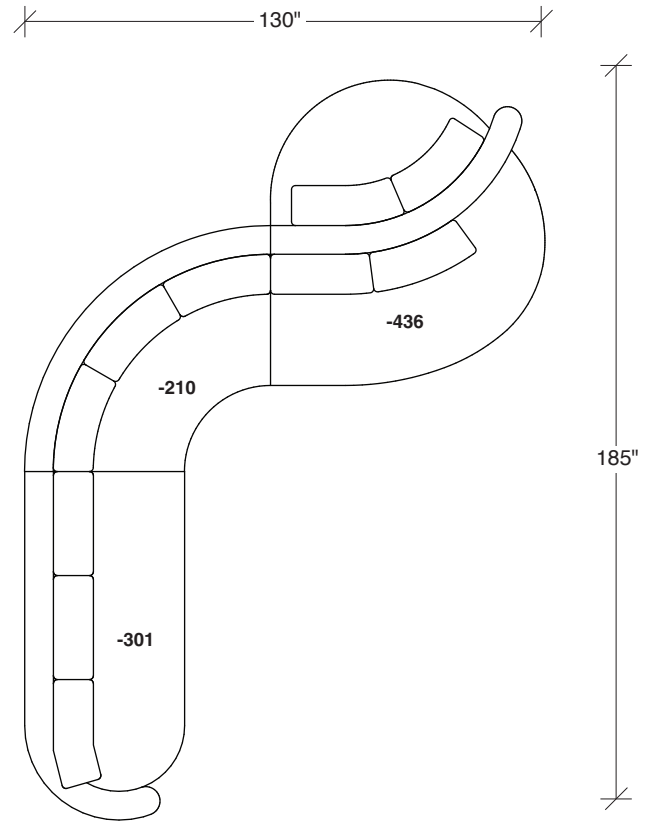

### **No. 1526-404 RAF CHAISE**

W 54 D 60 H 27 in.  
Seat depth 40 in.  
Seat height 18 in.  
Seat height 27 in.  
Arm width 8 in.

Height to top of back cushions 36 inches approximately. Base available in any TC wood finish on maple. Must specify. Throw pillows optional. Must specify.

**1526-202**  
RAF LOVESEAT

**1526-435**  
LEFT 2-SIDED BUMPER CHAISE

**1526-436**  
RIGHT 2-SIDED BUMPER CHAISE

**Playing Hooky**  
**1526 - Series**

Scale 1/4" = 1'0"  
All upholstery sizes are approximate

**1526-303**  
SOFA

**1526-225**  
LEFT CHAISE

**1526-226**  
RIGHT CHAISE

**1526-447**  
LAF ISLAND CHAISE

**1526-446**  
RAF ISLAND CHAISE

**1526-200**  
ARMLESS LOVESEAT

**Playing Hooky**  
**1526 - Series**

Scale 1/4" = 1'0"  
All upholstery sizes are approximate

**Playing Hooky  
1526 - Series**

Scale 1/4" = 1'0"  
All upholstery sizes are approximate