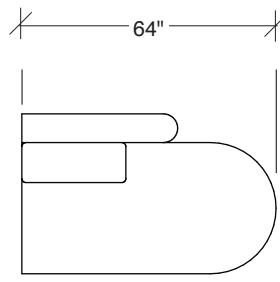

1526-426
RIGHT BUMPER CHAISE