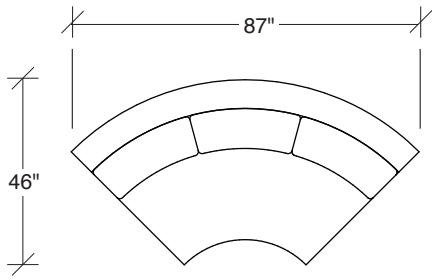

### **No. 1526-201 LAF LOVESEAT**

W 60 D 40 H 27 in.  
Seat depth 22 in.  
Seat height 18 in.  
Seat height 27 in.  
Arm width 8 in.

### **No. 1526-404 RAF CHAISE**

W 54 D 60 H 27 in.  
Seat depth 40 in.  
Seat height 18 in.  
Seat height 27 in.  
Arm width 8 in.

Height to top of back cushions 36 inches approximately. Base available in any TC wood finish on maple. Must specify. Throw pillows optional. Must specify.

**1526-202**  
RAF LOVESEAT

**1526-435**  
LEFT 2-SIDED BUMPER CHAISE

**1526-436**  
RIGHT 2-SIDED BUMPER CHAISE

**Playing Hooky**  
**1526 - Series**

Scale 1/4" = 1'0"  
All upholstery sizes are approximate

Scale 1/4" = 1'0"  
All upholstery sizes are approximate

**Playing Hooky  
1526 - Series**

Scale 1/4" = 1'0"  
All upholstery sizes are approximate