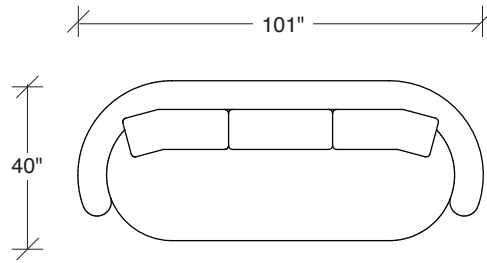

### **No. 1526-201 LAF LOVESEAT**

W 60 D 40 H 27 in.  
Seat depth 22 in.  
Seat height 18 in.  
Seat height 27 in.  
Arm width 8 in.

### **No. 1526-404 RAF CHAISE**

W 54 D 60 H 27 in.  
Seat depth 40 in.  
Seat height 18 in.  
Seat height 27 in.  
Arm width 8 in.

Height to top of back cushions 36 inches approximately. Base available in any TC wood finish on maple. Must specify. Throw pillows optional. Must specify.

**1526-202**  
RAF LOVESEAT

**1526-435**  
LEFT 2-SIDED BUMPER CHAISE

**1526-436**  
RIGHT 2-SIDED BUMPER CHAISE

**Playing Hooky**  
**1526 - Series**

Scale 1/4" = 1'0"  
All upholstery sizes are approximate

Scale 1/4" = 1'0"  
All upholstery sizes are approximate

**Playing Hooky  
1526 - Series**

Scale 1/4" = 1'0"  
All upholstery sizes are approximate