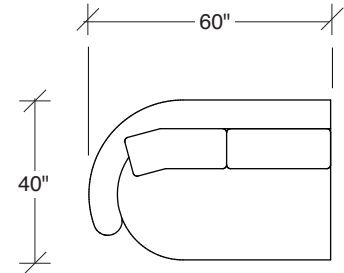

1526-201
LAF LOVESEAT