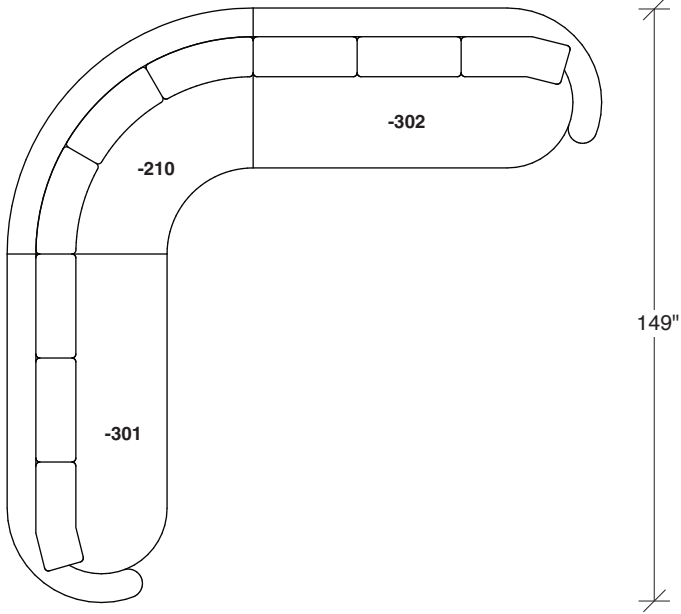

### **No. 1526-201 LAF LOVESEAT**

W 60 D 40 H 27 in.  
Seat depth 22 in.  
Seat height 18 in.  
Seat height 27 in.  
Arm width 8 in.

**1526-202**  
RAF LOVESEAT

**1526-435**  
LEFT 2-SIDED BUMPER CHAISE

**1526-436**  
RIGHT 2-SIDED BUMPER CHAISE

**Playing Hooky**  
**1526 - Series**

Scale 1/4" = 1'0"  
All upholstery sizes are approximate

**1526-303**  
SOFA

**1526-225**  
LEFT CHAISE

**1526-226**  
RIGHT CHAISE

**1526-447**  
LAF ISLAND CHAISE

**1526-446**  
RAF ISLAND CHAISE

**1526-200**  
ARMLESS LOVESEAT

**Playing Hooky**  
**1526 - Series**

Scale 1/4" = 1'0"  
All upholstery sizes are approximate

**Playing Hooky  
1526 - Series**

Scale 1/4" = 1'0"  
All upholstery sizes are approximate