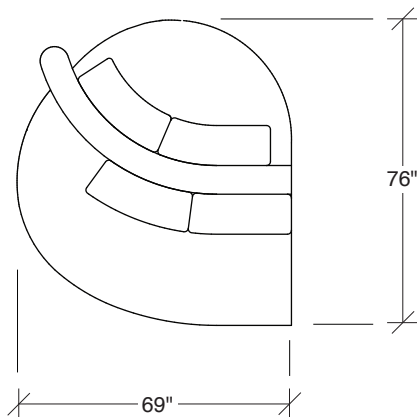

No. 1526-435 LEFT REVERSE CHAISE

W 66 D 76 H 27 in.

Seat depth 18-22 and 18-26 in.

Seat height 18 in.

1526-210
CURVED CORNER

1526-405
LEFT CHAISE

1526-404
RIGHT CHAISE

1526-301
LAF SOFA

1526-302
RAF SOFA

1526-201
LAF LOVESEAT

1526-427
LEFT BUMPER CHAISE

1526-426
RIGHT BUMPER CHAISE

1526-202
RAF LOVESEAT

1526-435
LEFT 2-SIDED BUMPER CHAISE

1526-436
RIGHT 2-SIDED BUMPER CHAISE

Playing Hooky
1526 - Series

Scale 1/4" = 1'0"
All upholstery sizes are approximate

1526-303
SOFA

1526-225
LEFT CHAISE

1526-226
RIGHT CHAISE

1526-447
LAF ISLAND CHAISE

1526-446
RAF ISLAND CHAISE

1526-200
ARMLESS LOVESEAT

Playing Hooky
1526 - Series

Scale 1/4" = 1'0"
All upholstery sizes are approximate

**Playing Hooky
1526 - Series**

Scale 1/4" = 1'0"
All upholstery sizes are approximate