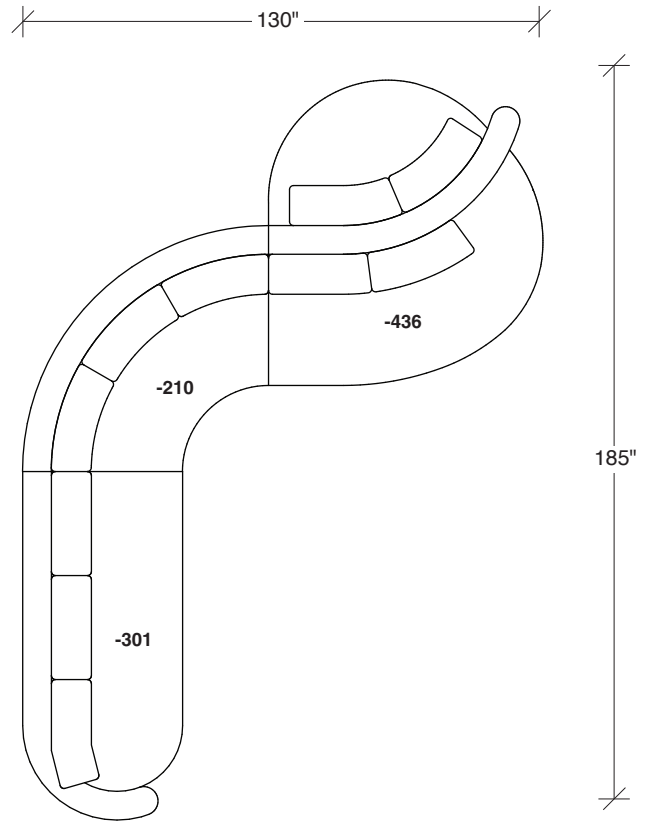

Playing Hooky

No. 1526-302 RAF SOFA

W 87 D 40 H 27 in.

Seat depth 22 in.

Seat height 18 in.

Arm height 27 in.

Arm width 8 in.

Base available in any TC wood finish on maple. Must specify. Height to top of back cushion is 36 inches approximately.

No. 1526-435 LEFT REVERSE CHAISE

W 66 D 76 H 27 in.

Seat depth 18-22 and 18-26 in.

Seat height 18 in.

1526-210
CURVED CORNER

1526-405
LEFT CHAISE

1526-404
RIGHT CHAISE

1526-301
LAF SOFA

Scale 1/4" = 1'0"
All upholstery sizes are approximate

1526-303
SOFA

1526-225
LEFT CHAISE

1526-226
RIGHT CHAISE

1526-447
LAF ISLAND CHAISE

1526-446
RAF ISLAND CHAISE

1526-200
ARMLESS LOVESEAT

Playing Hooky
1526 - Series

Scale 1/4" = 1'0"
All upholstery sizes are approximate

**Playing Hooky
1526 - Series**

Scale 1/4" = 1'0"
All upholstery sizes are approximate