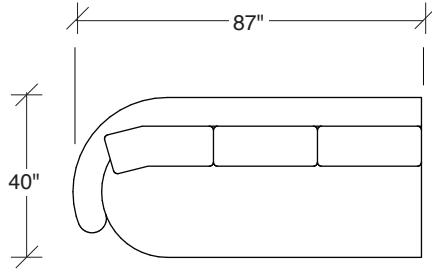

Playing Hooky

No. 1526-302 RAF SOFA

W 87 D 40 H 27 in.

Seat depth 22 in.

Seat height 18 in.

Arm height 27 in.

Arm width 8 in.

Base available in any TC wood finish on maple. Must specify. Height to top of back cushion is 36 inches approximately.

No. 1526-435 LEFT REVERSE CHAISE

W 66 D 76 H 27 in.

Seat depth 18-22 and 18-26 in.

Seat height 18 in.

1526-210
CURVED CORNER

1526-405
LEFT CHAISE

1526-404
RIGHT CHAISE

1526-301
LAF SOFA

Scale 1/4" = 1'0"
All upholstery sizes are approximate

1526-303
SOFA

1526-225
LEFT CHAISE

1526-226
RIGHT CHAISE

1526-447
LAF ISLAND CHAISE

1526-446
RAF ISLAND CHAISE

1526-200
ARMLESS LOVESEAT

Playing Hooky
1526 - Series

Scale 1/4" = 1'0"
All upholstery sizes are approximate

**Playing Hooky
1526 - Series**

Scale 1/4" = 1'0"
All upholstery sizes are approximate