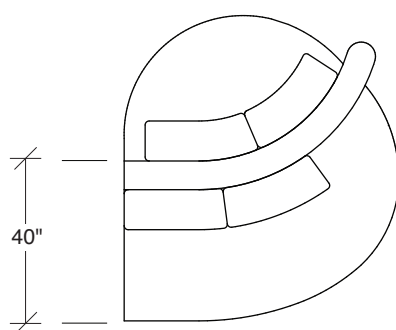

No. 1526-435 LEFT REVERSE CHAISE

W 66 D 76 H 27 in.

Seat depth 18-22 and 18-26 in.

Seat height 18 in.

1526-210
CURVED CORNER

1526-405
LEFT CHAISE

1526-404
RIGHT CHAISE

1526-301
LAF SOFA

1526-302
RAF SOFA

1526-201
LAF LOVESEAT

1526-427
LEFT BUMPER CHAISE

1526-426
RIGHT BUMPER CHAISE

1526-202
RAF LOVESEAT

1526-435
LEFT 2-SIDED BUMPER CHAISE

1526-436
RIGHT 2-SIDED BUMPER CHAISE

Playing Hooky
1526 - Series

Scale 1/4" = 1'0"
All upholstery sizes are approximate

1526-303
SOFA

1526-225
LEFT CHAISE

1526-226
RIGHT CHAISE

1526-447
LAF ISLAND CHAISE

1526-446
RAF ISLAND CHAISE

1526-200
ARMLESS LOVESEAT

Playing Hooky
1526 - Series

Scale 1/4" = 1'0"
All upholstery sizes are approximate

**Playing Hooky
1526 - Series**

Scale 1/4" = 1'0"
All upholstery sizes are approximate