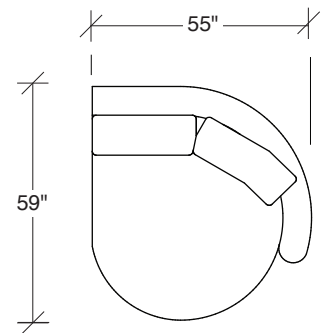

Playing Hooky

No. 1526-302 RAF SOFA

W 87 D 40 H 27 in.

Seat depth 22 in.

Seat height 18 in.

Arm height 27 in.

Arm width 8 in.

Base available in any TC wood finish on maple. Must specify. Height to top of back cushion is 36 inches approximately.

No. 1526-435 LEFT REVERSE CHAISE

W 66 D 76 H 27 in.

Seat depth 18-22 and 18-26 in.

Seat height 18 in.

1526-210
CURVED CORNER

1526-405
LEFT CHAISE

1526-404
RIGHT CHAISE

1526-301
LAF SOFA

Scale 1/4" = 1'0"
All upholstery sizes are approximate

1526-303
SOFA

1526-225
LEFT CHAISE

1526-226
RIGHT CHAISE

1526-447
LAF ISLAND CHAISE

1526-446
RAF ISLAND CHAISE

1526-200
ARMLESS LOVESEAT

Playing Hooky
1526 - Series

Scale 1/4" = 1'0"
All upholstery sizes are approximate

**Playing Hooky
1526 - Series**

Scale 1/4" = 1'0"
All upholstery sizes are approximate