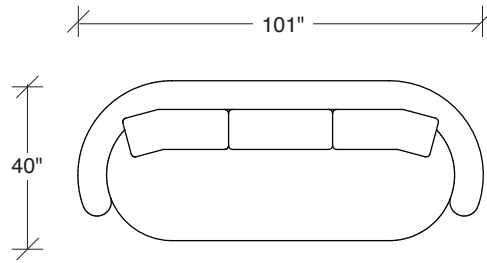

Playing Hooky

No. 1526-302 RAF SOFA

W 87 D 40 H 27 in.

Seat depth 22 in.

Seat height 18 in.

Arm height 27 in.

Arm width 8 in.

Base available in any TC wood finish on maple. Must specify. Height to top of back cushion is 36 inches approximately.

No. 1526-435 LEFT REVERSE CHAISE

W 66 D 76 H 27 in.

Seat depth 18-22 and 18-26 in.

Seat height 18 in.

1526-210
CURVED CORNER

1526-405
LEFT CHAISE

1526-404
RIGHT CHAISE

1526-301
LAF SOFA

Scale 1/4" = 1'0"
All upholstery sizes are approximate

1526-303
SOFA

1526-225
LEFT CHAISE

1526-226
RIGHT CHAISE

1526-447
LAF ISLAND CHAISE

1526-446
RAF ISLAND CHAISE

1526-200
ARMLESS LOVESEAT

Playing Hooky
1526 - Series

Scale 1/4" = 1'0"
All upholstery sizes are approximate

**Playing Hooky
1526 - Series**

Scale 1/4" = 1'0"
All upholstery sizes are approximate