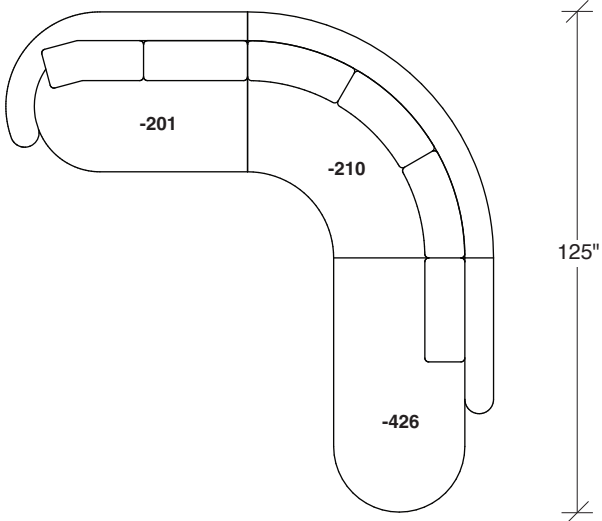

Playing Hooky

No. 1526-302 RAF SOFA

W 87 D 40 H 27 in.

Seat depth 22 in.

Seat height 18 in.

Arm height 27 in.

Arm width 8 in.

Base available in any TC wood finish on maple. Must specify. Height to top of back cushion is 36 inches approximately.

No. 1526-435 LEFT REVERSE CHAISE

W 66 D 76 H 27 in.

Seat depth 18-22 and 18-26 in.

Seat height 18 in.

1526-210
CURVED CORNER

1526-405
LEFT CHAISE

1526-404
RIGHT CHAISE

1526-301
LAF SOFA

Scale 1/4" = 1'0"
All upholstery sizes are approximate

1526-303
SOFA

1526-225
LEFT CHAISE

1526-226
RIGHT CHAISE

1526-447
LAF ISLAND CHAISE

1526-446
RAF ISLAND CHAISE

1526-200
ARMLESS LOVESEAT

Playing Hooky
1526 - Series

Scale 1/4" = 1'0"
All upholstery sizes are approximate

**Playing Hooky
1526 - Series**

Scale 1/4" = 1'0"
All upholstery sizes are approximate