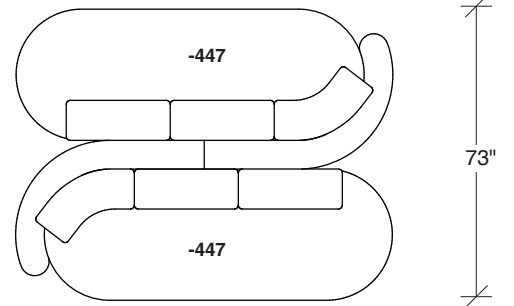

Playing Hooky

No. 1526-302 RAF SOFA

W 87 D 40 H 27 in.

Seat depth 22 in.

Seat height 18 in.

Arm height 27 in.

Arm width 8 in.

Base available in any TC wood finish on maple. Must specify. Height to top of back cushion is 36 inches approximately.

No. 1526-435 LEFT REVERSE CHAISE

W 66 D 76 H 27 in.

Seat depth 18-22 and 18-26 in.

Seat height 18 in.

1526-210
CURVED CORNER

1526-405
LEFT CHAISE

1526-404
RIGHT CHAISE

1526-301
LAF SOFA

Scale 1/4" = 1'0"
All upholstery sizes are approximate

1526-303
SOFA

1526-225
LEFT CHAISE

1526-226
RIGHT CHAISE

1526-447
LAF ISLAND CHAISE

1526-446
RAF ISLAND CHAISE

1526-200
ARMLESS LOVESEAT

Playing Hooky
1526 - Series

Scale 1/4" = 1'0"
All upholstery sizes are approximate

**Playing Hooky
1526 - Series**

Scale 1/4" = 1'0"
All upholstery sizes are approximate