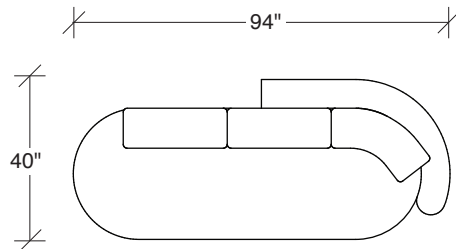

Playing Hooky

No. 1526-302 RAF SOFA

W 87 D 40 H 27 in.

Seat depth 22 in.

Seat height 18 in.

Arm height 27 in.

Arm width 8 in.

Base available in any TC wood finish on maple. Must specify. Height to top of back cushion is 36 inches approximately.

No. 1526-435 LEFT REVERSE CHAISE

W 66 D 76 H 27 in.

Seat depth 18-22 and 18-26 in.

Seat height 18 in.

1526-210
CURVED CORNER

1526-405
LEFT CHAISE

1526-404
RIGHT CHAISE

1526-301
LAF SOFA

Scale 1/4" = 1'0"
All upholstery sizes are approximate

1526-303
SOFA

1526-225
LEFT CHAISE

1526-226
RIGHT CHAISE

1526-447
LAF ISLAND CHAISE

1526-446
RAF ISLAND CHAISE

1526-200
ARMLESS LOVESEAT

Playing Hooky
1526 - Series

Scale 1/4" = 1'0"
All upholstery sizes are approximate

**Playing Hooky
1526 - Series**

Scale 1/4" = 1'0"
All upholstery sizes are approximate