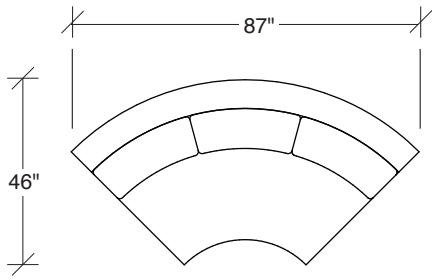

Playing Hooky

No. 1526-302 RAF SOFA

W 87 D 40 H 27 in.

Seat depth 22 in.

Seat height 18 in.

Arm height 27 in.

Arm width 8 in.

Base available in any TC wood finish on maple. Must specify. Height to top of back cushion is 36 inches approximately.

No. 1526-435 LEFT REVERSE CHAISE

W 66 D 76 H 27 in.

Seat depth 18-22 and 18-26 in.

Seat height 18 in.

1526-210
CURVED CORNER

1526-405
LEFT CHAISE

1526-404
RIGHT CHAISE

1526-301
LAF SOFA

Scale 1/4" = 1'0"
All upholstery sizes are approximate

1526-303
SOFA

1526-225
LEFT CHAISE

1526-226
RIGHT CHAISE

1526-447
LAF ISLAND CHAISE

1526-446
RAF ISLAND CHAISE

1526-200
ARMLESS LOVESEAT

Playing Hooky
1526 - Series

Scale 1/4" = 1'0"
All upholstery sizes are approximate

**Playing Hooky
1526 - Series**

Scale 1/4" = 1'0"
All upholstery sizes are approximate