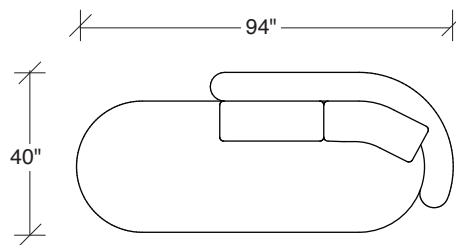

No. 1526-435 LEFT REVERSE CHAISE

W 66 D 76 H 27 in.

Seat depth 18-22 and 18-26 in.

Seat height 18 in.

1526-210
CURVED CORNER

1526-405
LEFT CHAISE

1526-404
RIGHT CHAISE

1526-301
LAF SOFA

1526-302
RAF SOFA

1526-201
LAF LOVESEAT

1526-427
LEFT BUMPER CHAISE

1526-426
RIGHT BUMPER CHAISE

1526-202
RAF LOVESEAT

1526-435
LEFT 2-SIDED BUMPER CHAISE

1526-436
RIGHT 2-SIDED BUMPER CHAISE

Playing Hooky
1526 - Series

Scale 1/4" = 1'0"
All upholstery sizes are approximate

1526-303
SOFA

1526-225
LEFT CHAISE

1526-226
RIGHT CHAISE

1526-447
LAF ISLAND CHAISE

1526-446
RAF ISLAND CHAISE

1526-200
ARMLESS LOVESEAT

Playing Hooky
1526 - Series

Scale 1/4" = 1'0"
All upholstery sizes are approximate

**Playing Hooky
1526 - Series**

Scale 1/4" = 1'0"
All upholstery sizes are approximate