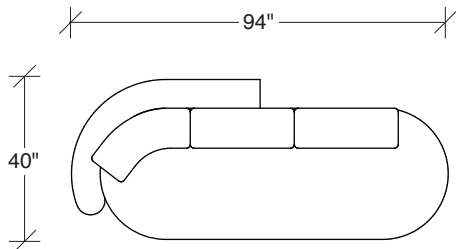

Playing Hooky

No. 1526-302 RAF SOFA

W 87 D 40 H 27 in.

Seat depth 22 in.

Seat height 18 in.

Arm height 27 in.

Arm width 8 in.

Base available in any TC wood finish on maple. Must specify. Height to top of back cushion is 36 inches approximately.

No. 1526-435 LEFT REVERSE CHAISE

W 66 D 76 H 27 in.

Seat depth 18-22 and 18-26 in.

Seat height 18 in.

1526-210
CURVED CORNER

1526-405
LEFT CHAISE

1526-404
RIGHT CHAISE

1526-301
LAF SOFA

Scale 1/4" = 1'0"
All upholstery sizes are approximate

1526-303
SOFA

1526-225
LEFT CHAISE

1526-226
RIGHT CHAISE

1526-447
LAF ISLAND CHAISE

1526-446
RAF ISLAND CHAISE

1526-200
ARMLESS LOVESEAT

Playing Hooky
1526 - Series

Scale 1/4" = 1'0"
All upholstery sizes are approximate

**Playing Hooky
1526 - Series**

Scale 1/4" = 1'0"
All upholstery sizes are approximate