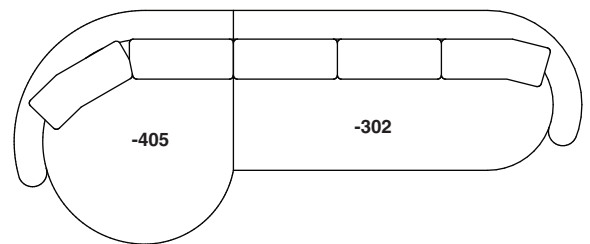

1526-302
RAF SOFA

1526-201
LAF LOVESEAT

1526-427
LEFT BUMPER CHAISE

1526-426
RIGHT BUMPER CHAISE

1526-202
RAF LOVESEAT

1526-435
LEFT 2-SIDED BUMPER CHAISE

1526-436
RIGHT 2-SIDED BUMPER CHAISE

Playing Hooky
1526 - Series

Scale 1/4" = 1'0"
All upholstery sizes are approximate

1526-303
SOFA

1526-225
LEFT CHAISE

1526-226
RIGHT CHAISE

1526-447
LAF ISLAND CHAISE

1526-446
RAF ISLAND CHAISE

1526-200
ARMLESS LOVESEAT

Playing Hooky
1526 - Series

Scale 1/4" = 1'0"
All upholstery sizes are approximate

**Playing Hooky
1526 - Series**

Scale 1/4" = 1'0"
All upholstery sizes are approximate