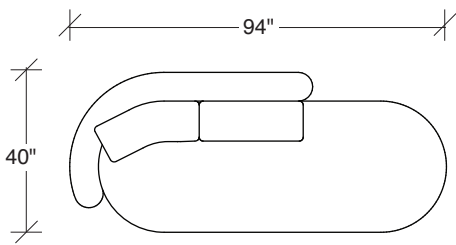

Playing Hooky

No. 1526-302 RAF SOFA

W 87 D 40 H 27 in.

Seat depth 22 in.

Seat height 18 in.

Arm height 27 in.

Arm width 8 in.

Base available in any TC wood finish on maple. Must specify. Height to top of back cushion is 36 inches approximately.

No. 1526-435 LEFT REVERSE CHAISE

W 66 D 76 H 27 in.

Seat depth 18-22 and 18-26 in.

Seat height 18 in.

1526-210
CURVED CORNER

1526-405
LEFT CHAISE

1526-404
RIGHT CHAISE

1526-301
LAF SOFA

Scale 1/4" = 1'0"
All upholstery sizes are approximate

1526-303
SOFA

1526-225
LEFT CHAISE

1526-226
RIGHT CHAISE

1526-447
LAF ISLAND CHAISE

1526-446
RAF ISLAND CHAISE

1526-200
ARMLESS LOVESEAT

Playing Hooky
1526 - Series

Scale 1/4" = 1'0"
All upholstery sizes are approximate

**Playing Hooky
1526 - Series**

Scale 1/4" = 1'0"
All upholstery sizes are approximate