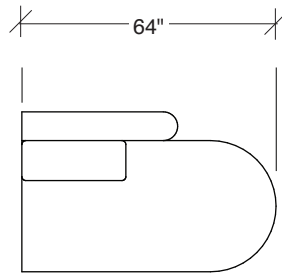

1526-426
RIGHT BUMPER CHAISE