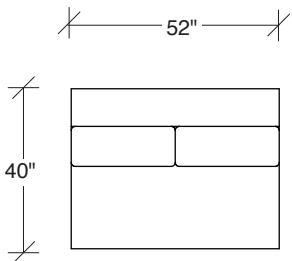

No. 1526-435 LEFT REVERSE CHAISE

W 66 D 76 H 27 in.

Seat depth 18-22 and 18-26 in.

Seat height 18 in.

1526-210
CURVED CORNER

1526-405
LEFT CHAISE

1526-404
RIGHT CHAISE

1526-301
LAF SOFA

Scale 1/4" = 1'0"
All upholstery sizes are approximate

1526-303
SOFA

1526-225
LEFT CHAISE

1526-226
RIGHT CHAISE

1526-447
LAF ISLAND CHAISE

1526-446
RAF ISLAND CHAISE

1526-200
ARMLESS LOVESEAT

Playing Hooky
1526 - Series

Scale 1/4" = 1'0"
All upholstery sizes are approximate

**Playing Hooky
1526 - Series**

Scale 1/4" = 1'0"
All upholstery sizes are approximate