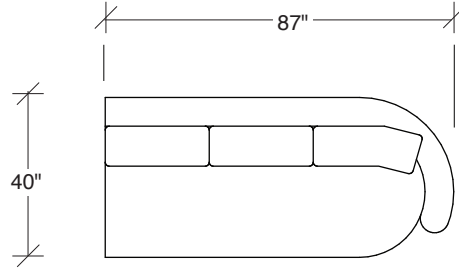

Playing Hooky

No. 1526-302 RAF SOFA

W 87 D 40 H 27 in.

Seat depth 22 in.

Seat height 18 in.

Arm height 27 in.

Arm width 8 in.

Base available in any TC wood finish on maple. Must specify. Height to top of back cushion is 36 inches approximately.

No. 1526-435 LEFT REVERSE CHAISE

W 66 D 76 H 27 in.

Seat depth 18-22 and 18-26 in.

Seat height 18 in.

1526-210
CURVED CORNER

1526-405
LEFT CHAISE

1526-404
RIGHT CHAISE

1526-301
LAF SOFA

Scale 1/4" = 1'0"
All upholstery sizes are approximate

1526-303
SOFA

1526-225
LEFT CHAISE

1526-226
RIGHT CHAISE

1526-447
LAF ISLAND CHAISE

1526-446
RAF ISLAND CHAISE

1526-200
ARMLESS LOVESEAT

Playing Hooky
1526 - Series

Scale 1/4" = 1'0"
All upholstery sizes are approximate

**Playing Hooky
1526 - Series**

Scale 1/4" = 1'0"
All upholstery sizes are approximate