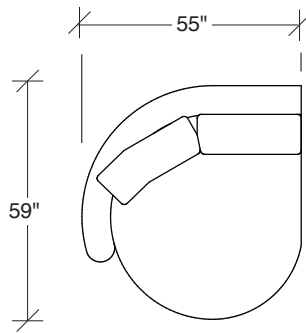

Playing Hooky

No. 1526-302 RAF SOFA

W 87 D 40 H 27 in.

Seat depth 22 in.

Seat height 18 in.

Arm height 27 in.

Arm width 8 in.

Base available in any TC wood finish on maple. Must specify. Height to top of back cushion is 36 inches approximately.

No. 1526-435 LEFT REVERSE CHAISE

W 66 D 76 H 27 in.

Seat depth 18-22 and 18-26 in.

Seat height 18 in.

1526-210
CURVED CORNER

1526-405
LEFT CHAISE

1526-404
RIGHT CHAISE

1526-301
LAF SOFA

Scale 1/4" = 1'0"
All upholstery sizes are approximate

1526-303
SOFA

1526-225
LEFT CHAISE

1526-226
RIGHT CHAISE

1526-447
LAF ISLAND CHAISE

1526-446
RAF ISLAND CHAISE

1526-200
ARMLESS LOVESEAT

Playing Hooky
1526 - Series

Scale 1/4" = 1'0"
All upholstery sizes are approximate

**Playing Hooky
1526 - Series**

Scale 1/4" = 1'0"
All upholstery sizes are approximate