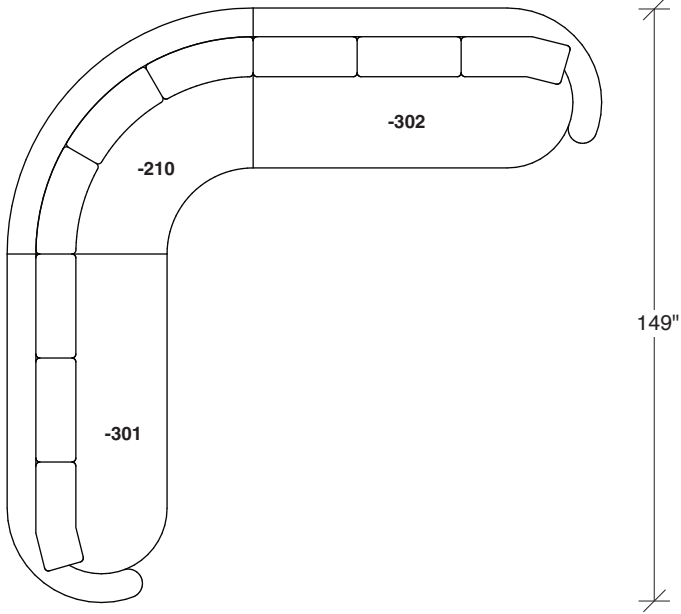

Playing Hooky

No. 1526-302 RAF SOFA

W 87 D 40 H 27 in.

Seat depth 22 in.

Seat height 18 in.

Arm height 27 in.

Arm width 8 in.

Base available in any TC wood finish on maple. Must specify. Height to top of back cushion is 36 inches approximately.

No. 1526-435 LEFT REVERSE CHAISE

W 66 D 76 H 27 in.

Seat depth 18-22 and 18-26 in.

Seat height 18 in.

1526-210
CURVED CORNER

1526-405
LEFT CHAISE

1526-404
RIGHT CHAISE

1526-301
LAF SOFA

Scale 1/4" = 1'0"
All upholstery sizes are approximate

1526-303
SOFA

1526-225
LEFT CHAISE

1526-226
RIGHT CHAISE

1526-447
LAF ISLAND CHAISE

1526-446
RAF ISLAND CHAISE

1526-200
ARMLESS LOVESEAT

Playing Hooky
1526 - Series

Scale 1/4" = 1'0"
All upholstery sizes are approximate

**Playing Hooky
1526 - Series**

Scale 1/4" = 1'0"
All upholstery sizes are approximate