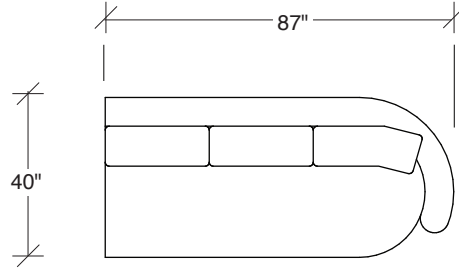

### No. 1526-301 LAF SOFA

W 87 D 40 H 27 in.

Seat depth 23 in.

Seat height 18 in.

Arm height 27 in.

Arm width 8 in.

Base available in any TC wood finish on maple.  
Must specify. Throw pillows optional. Must  
specify. Height to top of back cushion is 36  
inches approximately.

### No. 1526-210 CURVED CORNER

W 87 D 40 H 27 in.

Seat depth 22 in.

Seat height 18 in.

### No. 1526-426 RIGHT BUMPER CHAISE

W 64 D 40 H 27 in.

Seat depth 22 in.

Seat height 18 in.

**1526-210**  
CURVED CORNER

**1526-405**  
LEFT CHAISE

**1526-404**  
RIGHT CHAISE

**1526-301**  
LAF SOFA

**1526-200**  
ARMLESS LOVESEAT

**Playing Hooky**  
**1526 - Series**

Scale 1/4" = 1'0"  
All upholstery sizes are approximate

**Playing Hooky  
1526 - Series**

Scale 1/4" = 1'0"  
All upholstery sizes are approximate