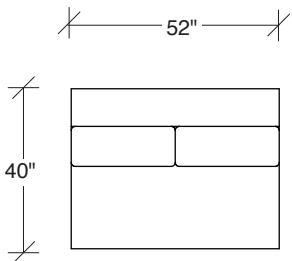

### No. 1526-210 CURVED CORNER

W 87 D 40 H 27 in.

Seat depth 22 in.

Seat height 18 in.

### No. 1526-426 RIGHT BUMPER CHAISE

W 64 D 40 H 27 in.

Seat depth 22 in.

Seat height 18 in.

**1526-210**  
CURVED CORNER

**1526-405**  
LEFT CHAISE

**1526-404**  
RIGHT CHAISE

**1526-301**  
LAF SOFA

**Playing Hooky**  
**1526 - Series**

Scale 1/4" = 1'0"  
All upholstery sizes are approximate

**1526-303**  
SOFA

**1526-225**  
LEFT CHAISE

**1526-226**  
RIGHT CHAISE

**1526-447**  
LAF ISLAND CHAISE

**1526-446**  
RAF ISLAND CHAISE

**1526-200**  
ARMLESS LOVESEAT

**Playing Hooky**  
**1526 - Series**

Scale 1/4" = 1'0"  
All upholstery sizes are approximate

**Playing Hooky  
1526 - Series**

Scale 1/4" = 1'0"  
All upholstery sizes are approximate