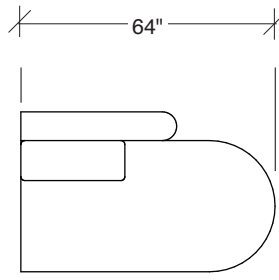

1526-426
RIGHT BUMPER CHAISE