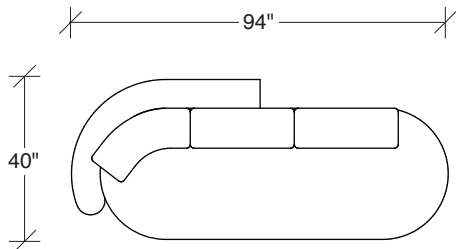

### No. 1526-210 CURVED CORNER

W 87 D 40 H 27 in.

Seat depth 22 in.

Seat height 18 in.

### No. 1526-426 RIGHT BUMPER CHAISE

W 64 D 40 H 27 in.

Seat depth 22 in.

Seat height 18 in.

**1526-210**  
CURVED CORNER

**1526-405**  
LEFT CHAISE

**1526-404**  
RIGHT CHAISE

**1526-301**  
LAF SOFA

**Playing Hooky**  
**1526 - Series**

Scale 1/4" = 1'0"  
All upholstery sizes are approximate

**1526-303**  
SOFA

**1526-225**  
LEFT CHAISE

**1526-226**  
RIGHT CHAISE

**1526-447**  
LAF ISLAND CHAISE

**1526-446**  
RAF ISLAND CHAISE

**1526-200**  
ARMLESS LOVESEAT

**Playing Hooky**  
**1526 - Series**

Scale 1/4" = 1'0"  
All upholstery sizes are approximate

**Playing Hooky  
1526 - Series**

Scale 1/4" = 1'0"  
All upholstery sizes are approximate