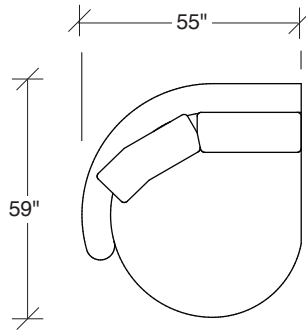

### No. 1526-210 CURVED CORNER

W 87 D 40 H 27 in.

Seat depth 22 in.

Seat height 18 in.

### No. 1526-426 RIGHT BUMPER CHAISE

W 64 D 40 H 27 in.

Seat depth 22 in.

Seat height 18 in.

**1526-210**  
CURVED CORNER

**1526-405**  
LEFT CHAISE

**1526-404**  
RIGHT CHAISE

**1526-301**  
LAF SOFA

**Playing Hooky**  
**1526 - Series**

Scale 1/4" = 1'0"  
All upholstery sizes are approximate

**1526-303**  
SOFA

**1526-225**  
LEFT CHAISE

**1526-226**  
RIGHT CHAISE

**1526-447**  
LAF ISLAND CHAISE

**1526-446**  
RAF ISLAND CHAISE

**1526-200**  
ARMLESS LOVESEAT

**Playing Hooky**  
**1526 - Series**

Scale 1/4" = 1'0"  
All upholstery sizes are approximate

**Playing Hooky  
1526 - Series**

Scale 1/4" = 1'0"  
All upholstery sizes are approximate