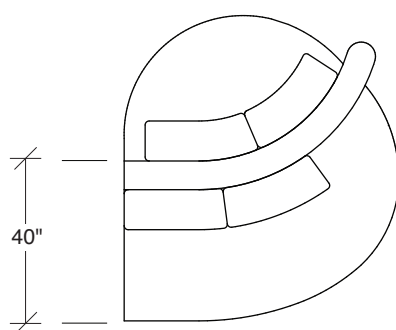

### No. 1526-210 CURVED CORNER

W 87 D 40 H 27 in.

Seat depth 22 in.

Seat height 18 in.

**1526-302**  
RAF SOFA

**1526-201**  
LAF LOVESEAT

**1526-427**  
LEFT BUMPER CHAISE

**1526-426**  
RIGHT BUMPER CHAISE

**1526-202**  
RAF LOVESEAT

**1526-435**  
LEFT 2-SIDED BUMPER CHAISE

**1526-436**  
RIGHT 2-SIDED BUMPER CHAISE

**Playing Hooky**  
**1526 - Series**

Scale 1/4" = 1'0"  
All upholstery sizes are approximate

**1526-303**  
SOFA

**1526-225**  
LEFT CHAISE

**1526-226**  
RIGHT CHAISE

**1526-447**  
LAF ISLAND CHAISE

**1526-446**  
RAF ISLAND CHAISE

**1526-200**  
ARMLESS LOVESEAT

**Playing Hooky**  
**1526 - Series**

Scale 1/4" = 1'0"  
All upholstery sizes are approximate

**Playing Hooky  
1526 - Series**

Scale 1/4" = 1'0"  
All upholstery sizes are approximate