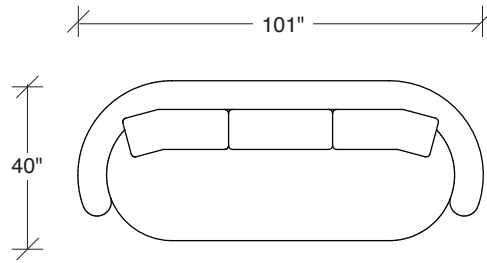

### No. 1526-210 CURVED CORNER

W 87 D 40 H 27 in.

Seat depth 22 in.

Seat height 18 in.

### No. 1526-426 RIGHT BUMPER CHAISE

W 64 D 40 H 27 in.

Seat depth 22 in.

Seat height 18 in.

**1526-210**  
CURVED CORNER

**1526-405**  
LEFT CHAISE

**1526-404**  
RIGHT CHAISE

**1526-301**  
LAF SOFA

**Playing Hooky**  
**1526 - Series**

Scale 1/4" = 1'0"  
All upholstery sizes are approximate

**1526-303**  
SOFA

**1526-225**  
LEFT CHAISE

**1526-226**  
RIGHT CHAISE

**1526-447**  
LAF ISLAND CHAISE

**1526-446**  
RAF ISLAND CHAISE

**1526-200**  
ARMLESS LOVESEAT

**Playing Hooky**  
**1526 - Series**

Scale 1/4" = 1'0"  
All upholstery sizes are approximate

**Playing Hooky  
1526 - Series**

Scale 1/4" = 1'0"  
All upholstery sizes are approximate