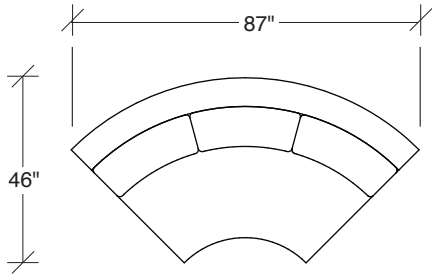

### No. 1526-301 LAF SOFA

W 87 D 40 H 27 in.

Seat depth 23 in.

Seat height 18 in.

Arm height 27 in.

Arm width 8 in.

Base available in any TC wood finish on maple.  
Must specify. Throw pillows optional. Must  
specify. Height to top of back cushion is 36  
inches approximately.

### No. 1526-210 CURVED CORNER

W 87 D 40 H 27 in.

Seat depth 22 in.

Seat height 18 in.

### No. 1526-426 RIGHT BUMPER CHAISE

W 64 D 40 H 27 in.

Seat depth 22 in.

Seat height 18 in.

**1526-210**  
CURVED CORNER

**1526-405**  
LEFT CHAISE

**1526-404**  
RIGHT CHAISE

**1526-301**  
LAF SOFA

**1526-200**  
ARMLESS LOVESEAT

**Playing Hooky**  
**1526 - Series**

Scale 1/4" = 1'0"  
All upholstery sizes are approximate

**Playing Hooky  
1526 - Series**

Scale 1/4" = 1'0"  
All upholstery sizes are approximate