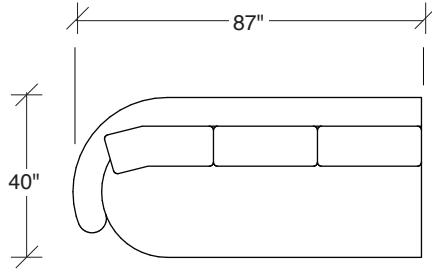

### No. 1526-301 LAF SOFA

W 87 D 40 H 27 in.

Seat depth 23 in.

Seat height 18 in.

Arm height 27 in.

Arm width 8 in.

Base available in any TC wood finish on maple.  
Must specify. Throw pillows optional. Must  
specify. Height to top of back cushion is 36  
inches approximately.

### No. 1526-210 CURVED CORNER

W 87 D 40 H 27 in.

Seat depth 22 in.

Seat height 18 in.

### No. 1526-426 RIGHT BUMPER CHAISE

W 64 D 40 H 27 in.

Seat depth 22 in.

Seat height 18 in.

**1526-210**  
CURVED CORNER

**1526-405**  
LEFT CHAISE

**1526-404**  
RIGHT CHAISE

**1526-301**  
LAF SOFA

**1526-200**  
ARMLESS LOVESEAT

**Playing Hooky**  
**1526 - Series**

Scale 1/4" = 1'0"  
All upholstery sizes are approximate

**Playing Hooky  
1526 - Series**

Scale 1/4" = 1'0"  
All upholstery sizes are approximate