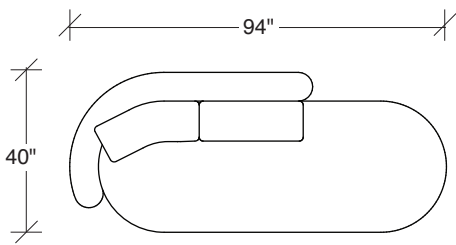

### No. 1526-210 CURVED CORNER

W 87 D 40 H 27 in.

Seat depth 22 in.

Seat height 18 in.

### No. 1526-426 RIGHT BUMPER CHAISE

W 64 D 40 H 27 in.

Seat depth 22 in.

Seat height 18 in.

**1526-210**  
CURVED CORNER

**1526-405**  
LEFT CHAISE

**1526-404**  
RIGHT CHAISE

**1526-301**  
LAF SOFA

**Playing Hooky**  
**1526 - Series**

Scale 1/4" = 1'0"  
All upholstery sizes are approximate

**1526-303**  
SOFA

**1526-225**  
LEFT CHAISE

**1526-226**  
RIGHT CHAISE

**1526-447**  
LAF ISLAND CHAISE

**1526-446**  
RAF ISLAND CHAISE

**1526-200**  
ARMLESS LOVESEAT

**Playing Hooky**  
**1526 - Series**

Scale 1/4" = 1'0"  
All upholstery sizes are approximate

**Playing Hooky  
1526 - Series**

Scale 1/4" = 1'0"  
All upholstery sizes are approximate