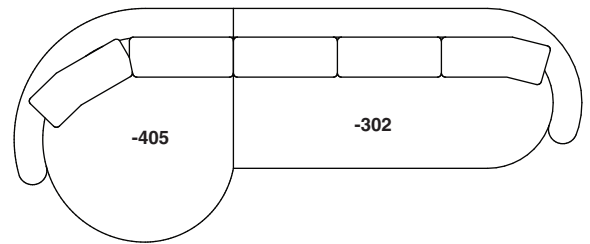

### No. 1526-210 CURVED CORNER

W 87 D 40 H 27 in.

Seat depth 22 in.

Seat height 18 in.

**1526-302**  
RAF SOFA

**1526-201**  
LAF LOVESEAT

**1526-427**  
LEFT BUMPER CHAISE

**1526-426**  
RIGHT BUMPER CHAISE

**1526-202**  
RAF LOVESEAT

**1526-435**  
LEFT 2-SIDED BUMPER CHAISE

**1526-436**  
RIGHT 2-SIDED BUMPER CHAISE

**Playing Hooky**  
**1526 - Series**

Scale 1/4" = 1'0"  
All upholstery sizes are approximate

**1526-303**  
SOFA

**1526-225**  
LEFT CHAISE

**1526-226**  
RIGHT CHAISE

**1526-447**  
LAF ISLAND CHAISE

**1526-446**  
RAF ISLAND CHAISE

**1526-200**  
ARMLESS LOVESEAT

**Playing Hooky**  
**1526 - Series**

Scale 1/4" = 1'0"  
All upholstery sizes are approximate

**Playing Hooky  
1526 - Series**

Scale 1/4" = 1'0"  
All upholstery sizes are approximate