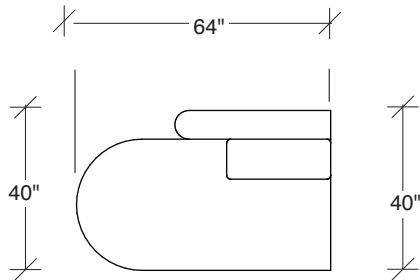

1526-427
LEFT BUMPER CHAISE