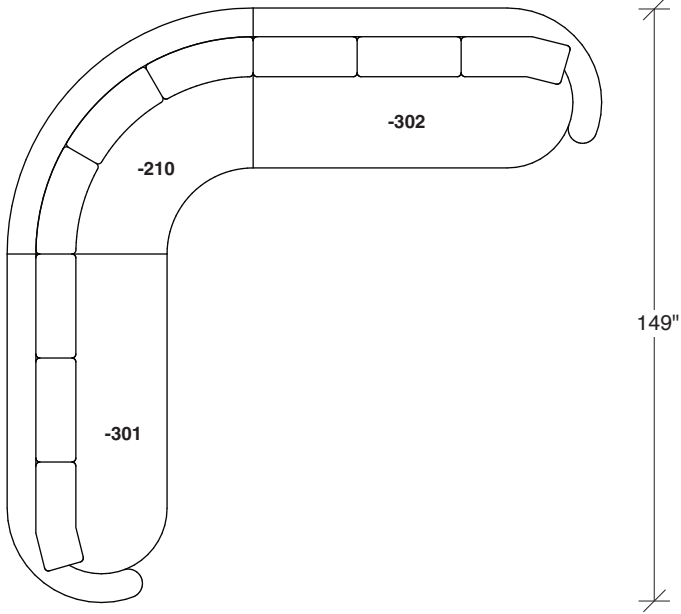

### No. 1526-210 CURVED CORNER

W 87 D 40 H 27 in.

Seat depth 22 in.

Seat height 18 in.

### No. 1526-426 RIGHT BUMPER CHAISE

W 64 D 40 H 27 in.

Seat depth 22 in.

Seat height 18 in.

**1526-210**  
CURVED CORNER

**1526-405**  
LEFT CHAISE

**1526-404**  
RIGHT CHAISE

**1526-301**  
LAF SOFA

**Playing Hooky**  
**1526 - Series**

Scale 1/4" = 1'0"  
All upholstery sizes are approximate

**1526-303**  
SOFA

**1526-225**  
LEFT CHAISE

**1526-226**  
RIGHT CHAISE

**1526-447**  
LAF ISLAND CHAISE

**1526-446**  
RAF ISLAND CHAISE

**1526-200**  
ARMLESS LOVESEAT

**Playing Hooky**  
**1526 - Series**

Scale 1/4" = 1'0"  
All upholstery sizes are approximate

**Playing Hooky  
1526 - Series**

Scale 1/4" = 1'0"  
All upholstery sizes are approximate