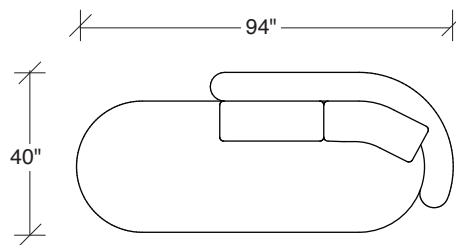

### No. 1526-210 CURVED CORNER

W 87 D 40 H 27 in.

Seat depth 22 in.

Seat height 18 in.

### No. 1526-426 RIGHT BUMPER CHAISE

W 64 D 40 H 27 in.

Seat depth 22 in.

Seat height 18 in.

**1526-210**  
CURVED CORNER

**1526-405**  
LEFT CHAISE

**1526-404**  
RIGHT CHAISE

**1526-301**  
LAF SOFA

**Playing Hooky**  
**1526 - Series**

Scale 1/4" = 1'0"  
All upholstery sizes are approximate

**1526-303**  
SOFA

**1526-225**  
LEFT CHAISE

**1526-226**  
RIGHT CHAISE

**1526-447**  
LAF ISLAND CHAISE

**1526-446**  
RAF ISLAND CHAISE

**1526-200**  
ARMLESS LOVESEAT

**Playing Hooky**  
**1526 - Series**

Scale 1/4" = 1'0"  
All upholstery sizes are approximate

**Playing Hooky  
1526 - Series**

Scale 1/4" = 1'0"  
All upholstery sizes are approximate