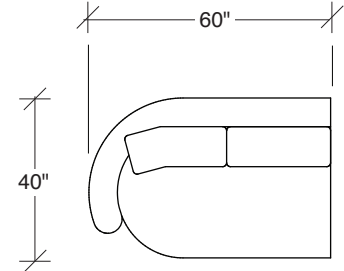

1526-201
LAF LOVESEAT