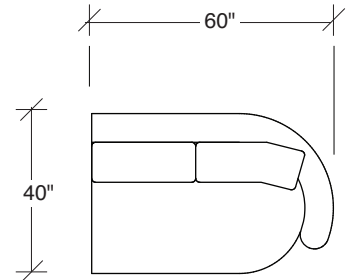

1526-202
RAF LOVESEAT