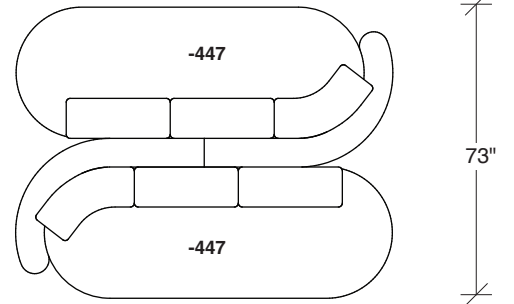

### No. 1526-210 CURVED CORNER

W 87 D 40 H 27 in.

Seat depth 22 in.

Seat height 18 in.

### No. 1526-426 RIGHT BUMPER CHAISE

W 64 D 40 H 27 in.

Seat depth 22 in.

Seat height 18 in.

**1526-210**  
CURVED CORNER

**1526-405**  
LEFT CHAISE

**1526-404**  
RIGHT CHAISE

**1526-301**  
LAF SOFA

**Playing Hooky**  
**1526 - Series**

Scale 1/4" = 1'0"  
All upholstery sizes are approximate

**1526-303**  
SOFA

**1526-225**  
LEFT CHAISE

**1526-226**  
RIGHT CHAISE

**1526-447**  
LAF ISLAND CHAISE

**1526-446**  
RAF ISLAND CHAISE

**1526-200**  
ARMLESS LOVESEAT

**Playing Hooky**  
**1526 - Series**

Scale 1/4" = 1'0"  
All upholstery sizes are approximate

**Playing Hooky  
1526 - Series**

Scale 1/4" = 1'0"  
All upholstery sizes are approximate