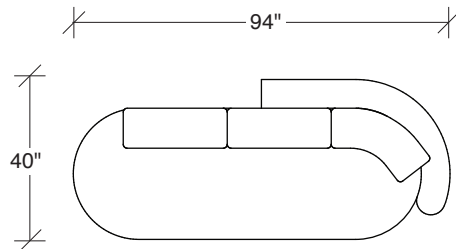

### No. 1526-210 CURVED CORNER

W 87 D 40 H 27 in.

Seat depth 22 in.

Seat height 18 in.

### No. 1526-426 RIGHT BUMPER CHAISE

W 64 D 40 H 27 in.

Seat depth 22 in.

Seat height 18 in.

**1526-210**  
CURVED CORNER

**1526-405**  
LEFT CHAISE

**1526-404**  
RIGHT CHAISE

**1526-301**  
LAF SOFA

**Playing Hooky**  
**1526 - Series**

Scale 1/4" = 1'0"  
All upholstery sizes are approximate

**1526-303**  
SOFA

**1526-225**  
LEFT CHAISE

**1526-226**  
RIGHT CHAISE

**1526-447**  
LAF ISLAND CHAISE

**1526-446**  
RAF ISLAND CHAISE

**1526-200**  
ARMLESS LOVESEAT

**Playing Hooky**  
**1526 - Series**

Scale 1/4" = 1'0"  
All upholstery sizes are approximate

**Playing Hooky  
1526 - Series**

Scale 1/4" = 1'0"  
All upholstery sizes are approximate