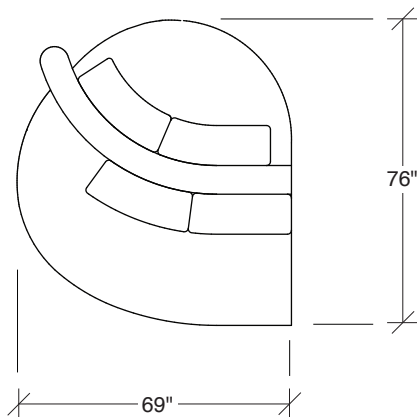

1526-435
LEFT 2-SIDED BUMPER CHAISE