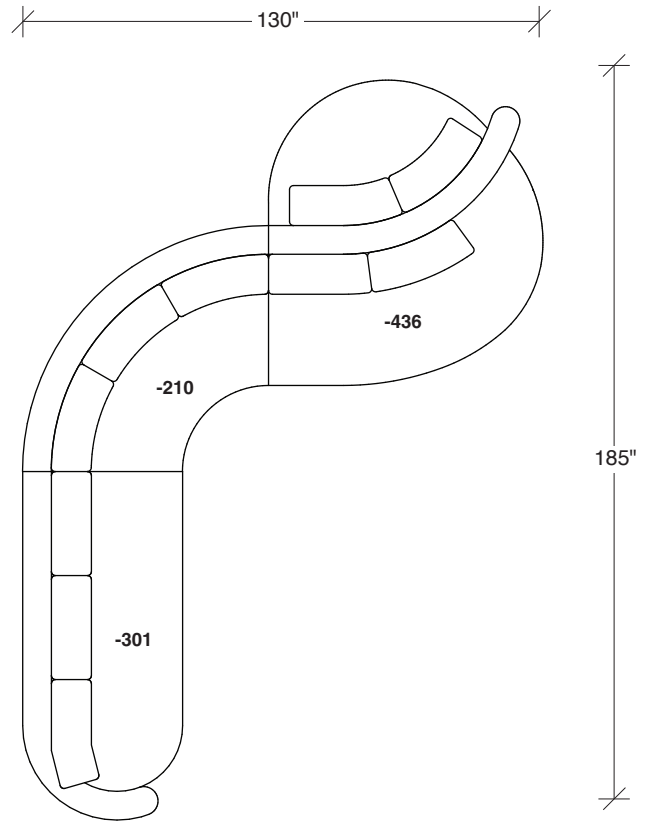

### No. 1526-210 CURVED CORNER

W 87 D 40 H 27 in.

Seat depth 22 in.

Seat height 18 in.

### No. 1526-426 RIGHT BUMPER CHAISE

W 64 D 40 H 27 in.

Seat depth 22 in.

Seat height 18 in.

**1526-210**  
CURVED CORNER

**1526-405**  
LEFT CHAISE

**1526-404**  
RIGHT CHAISE

**1526-301**  
LAF SOFA

**Playing Hooky**  
**1526 - Series**

Scale 1/4" = 1'0"  
All upholstery sizes are approximate

**1526-303**  
SOFA

**1526-225**  
LEFT CHAISE

**1526-226**  
RIGHT CHAISE

**1526-447**  
LAF ISLAND CHAISE

**1526-446**  
RAF ISLAND CHAISE

**1526-200**  
ARMLESS LOVESEAT

**Playing Hooky**  
**1526 - Series**

Scale 1/4" = 1'0"  
All upholstery sizes are approximate

**Playing Hooky  
1526 - Series**

Scale 1/4" = 1'0"  
All upholstery sizes are approximate