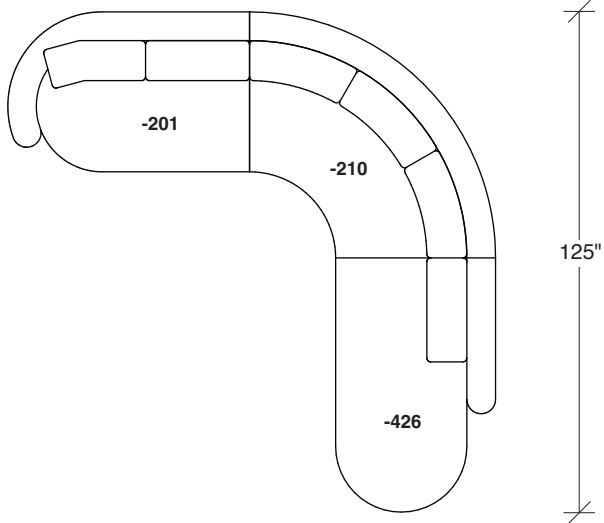

### No. 1526-210 CURVED CORNER

W 87 D 40 H 27 in.

Seat depth 22 in.

Seat height 18 in.

### No. 1526-426 RIGHT BUMPER CHAISE

W 64 D 40 H 27 in.

Seat depth 22 in.

Seat height 18 in.

**1526-210**  
CURVED CORNER

**1526-405**  
LEFT CHAISE

**1526-404**  
RIGHT CHAISE

**1526-301**  
LAF SOFA

**Playing Hooky**  
**1526 - Series**

Scale 1/4" = 1'0"  
All upholstery sizes are approximate

**1526-303**  
SOFA

**1526-225**  
LEFT CHAISE

**1526-226**  
RIGHT CHAISE

**1526-447**  
LAF ISLAND CHAISE

**1526-446**  
RAF ISLAND CHAISE

**1526-200**  
ARMLESS LOVESEAT

**Playing Hooky**  
**1526 - Series**

Scale 1/4" = 1'0"  
All upholstery sizes are approximate

**Playing Hooky  
1526 - Series**

Scale 1/4" = 1'0"  
All upholstery sizes are approximate