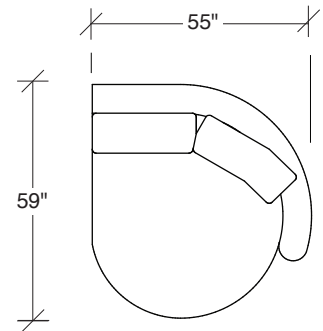

### No. 1526-210 CURVED CORNER

W 87 D 40 H 27 in.

Seat depth 22 in.

Seat height 18 in.

### No. 1526-426 RIGHT BUMPER CHAISE

W 64 D 40 H 27 in.

Seat depth 22 in.

Seat height 18 in.

**1526-210**  
CURVED CORNER

**1526-405**  
LEFT CHAISE

**1526-404**  
RIGHT CHAISE

**1526-301**  
LAF SOFA

**Playing Hooky**  
**1526 - Series**

Scale 1/4" = 1'0"  
All upholstery sizes are approximate

**1526-303**  
SOFA

**1526-225**  
LEFT CHAISE

**1526-226**  
RIGHT CHAISE

**1526-447**  
LAF ISLAND CHAISE

**1526-446**  
RAF ISLAND CHAISE

**1526-200**  
ARMLESS LOVESEAT

**Playing Hooky**  
**1526 - Series**

Scale 1/4" = 1'0"  
All upholstery sizes are approximate

**Playing Hooky  
1526 - Series**

Scale 1/4" = 1'0"  
All upholstery sizes are approximate