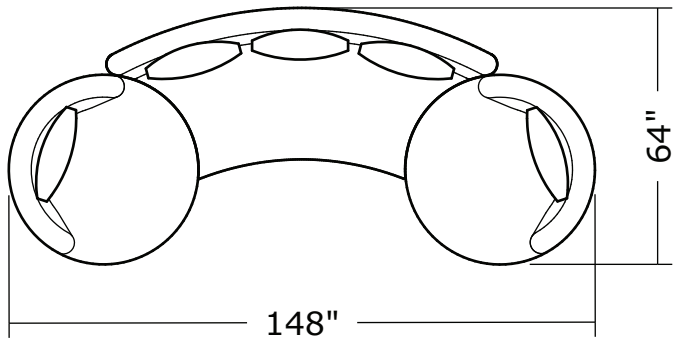

Ooola

No. 1547-113 SWIVEL LOUNGE CHAIR

W 48 D 48 H 30 in.
Seat depth 26 in.
Seat height 18 in.
Arm height 30 in.
Arm width 7 in.

No. 1547-404 RIGHT NESTING CHAIR

W 54 D 60 H 30 in.
Seat depth 38 in.
Seat height 18 in.
Arm height 30 in.
Arm width 7 in.

1547-113
Swivel Lounge Chair

1547-201
LAF Loveseat

1547-301
LAF Curved Sofa

1547-104
Corner Chair

1547-202
RAF Loveseat

1547-302
RAF Curved Sofa

1547-405
Left Nesting Chair

1547-404
Right Nesting Chair

Ooola
1547- Series

Scale 1/4" = 1'0"
All upholstery sizes are approximate

Ooola
1547- Series

Scale 1/4" = 1'0"
All upholstery sizes are approximate

Ooola
1547- Series

Scale 1/4" = 1'0"
All upholstery sizes are approximate