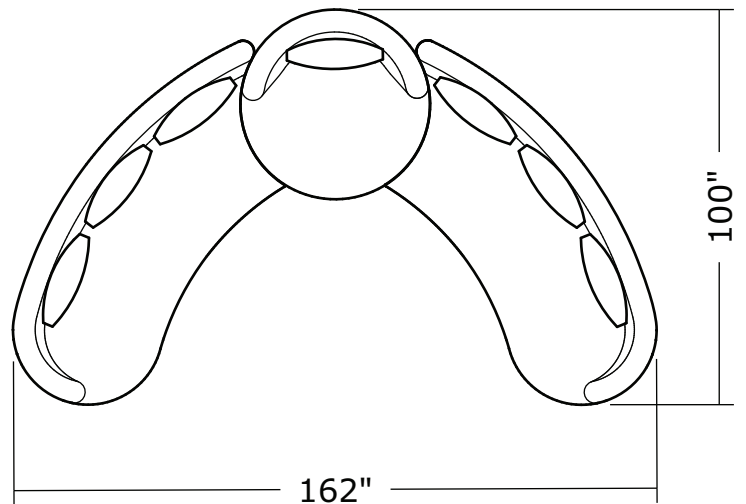

Ooola

No. 1547-113 SWIVEL LOUNGE CHAIR

W 48 D 48 H 30 in.
Seat depth 26 in.
Seat height 18 in.
Arm height 30 in.
Arm width 7 in.

No. 1547-404 RIGHT NESTING CHAIR

W 54 D 60 H 30 in.
Seat depth 38 in.
Seat height 18 in.
Arm height 30 in.
Arm width 7 in.

1547-113
Swivel Lounge Chair

1547-201
LAF Loveseat

1547-301
LAF Curved Sofa

1547-104
Corner Chair

1547-202
RAF Loveseat

1547-302
RAF Curved Sofa

1547-405
Left Nesting Chair

1547-404
Right Nesting Chair

Ooola
1547- Series

Scale 1/4" = 1'0"
All upholstery sizes are approximate

Ooola
1547- Series

Scale 1/4" = 1'0"
All upholstery sizes are approximate

Ooola
1547- Series

Scale 1/4" = 1'0"
All upholstery sizes are approximate