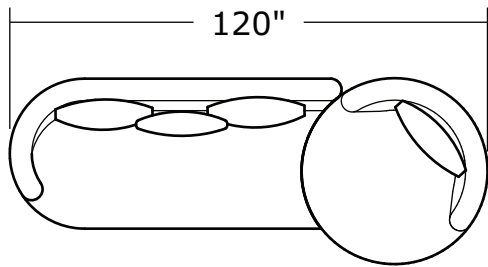

Ooola

No. 1547-113 SWIVEL LOUNGE CHAIR

W 48 D 48 H 30 in.
Seat depth 26 in.
Seat height 18 in.
Arm height 30 in.
Arm width 7 in.

No. 1547-404 RIGHT NESTING CHAIR

W 54 D 60 H 30 in.
Seat depth 38 in.
Seat height 18 in.
Arm height 30 in.
Arm width 7 in.

1547-113
Swivel Lounge Chair

1547-201
LAF Loveseat

1547-301
LAF Curved Sofa

1547-104
Corner Chair

1547-202
RAF Loveseat

1547-302
RAF Curved Sofa

1547-405
Left Nesting Chair

1547-404
Right Nesting Chair

Ooola
1547- Series

Scale 1/4" = 1'0"
All upholstery sizes are approximate

Ooola
1547- Series

Scale 1/4" = 1'0"
All upholstery sizes are approximate

Ooola
1547- Series

Scale 1/4" = 1'0"
All upholstery sizes are approximate