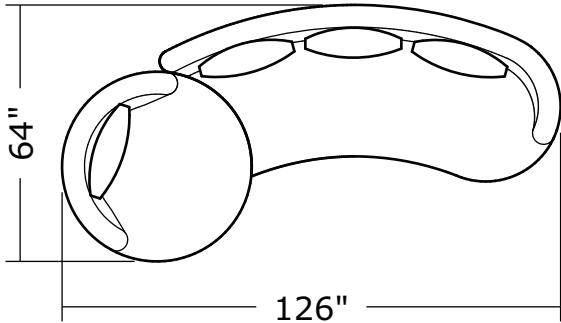

Ooola

No. 1547-113 SWIVEL LOUNGE CHAIR

W 48 D 48 H 30 in.
Seat depth 26 in.
Seat height 18 in.
Arm height 30 in.
Arm width 7 in.

No. 1547-404 RIGHT NESTING CHAIR

W 54 D 60 H 30 in.
Seat depth 38 in.
Seat height 18 in.
Arm height 30 in.
Arm width 7 in.

1547-113
Swivel Lounge Chair

1547-201
LAF Loveseat

1547-301
LAF Curved Sofa

1547-104
Corner Chair

1547-202
RAF Loveseat

1547-302
RAF Curved Sofa

1547-405
Left Nesting Chair

1547-404
Right Nesting Chair

Ooola
1547- Series

Scale 1/4" = 1'0"
All upholstery sizes are approximate

Ooola
1547- Series

Scale 1/4" = 1'0"
All upholstery sizes are approximate

Ooola
1547- Series

Scale 1/4" = 1'0"
All upholstery sizes are approximate