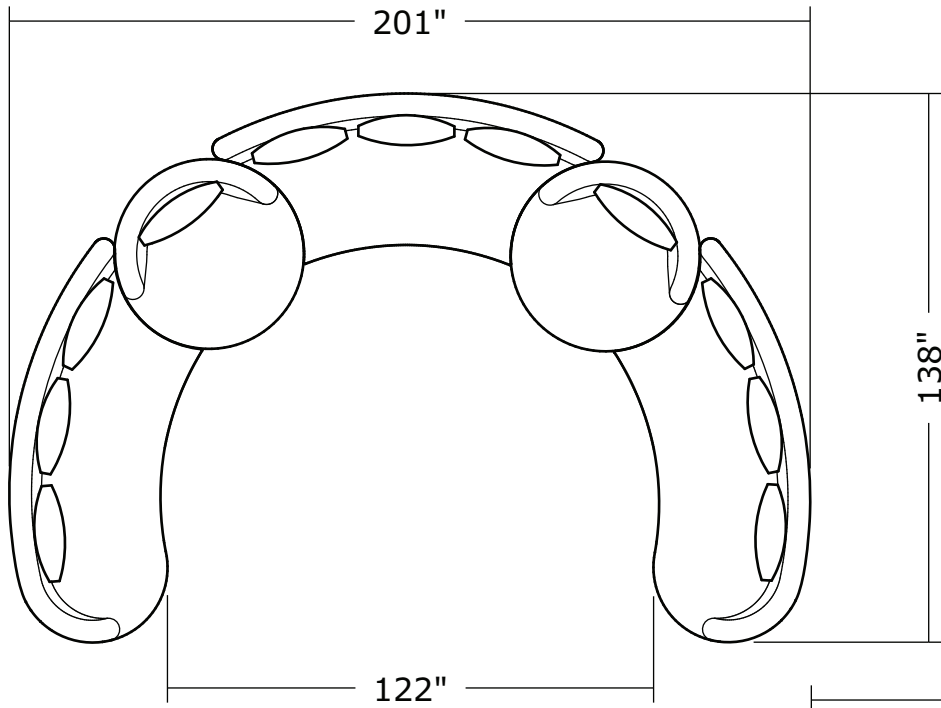

Ooola

No. 1547-113 SWIVEL LOUNGE CHAIR

W 48 D 48 H 30 in.
Seat depth 26 in.
Seat height 18 in.
Arm height 30 in.
Arm width 7 in.

No. 1547-404 RIGHT NESTING CHAIR

W 54 D 60 H 30 in.
Seat depth 38 in.
Seat height 18 in.
Arm height 30 in.
Arm width 7 in.

1547-113
Swivel Lounge Chair

1547-201
LAF Loveseat

1547-301
LAF Curved Sofa

1547-104
Corner Chair

1547-202
RAF Loveseat

1547-302
RAF Curved Sofa

1547-405
Left Nesting Chair

1547-404
Right Nesting Chair

Ooola
1547- Series

Scale 1/4" = 1'0"
All upholstery sizes are approximate

Ooola
1547- Series

Scale 1/4" = 1'0"
All upholstery sizes are approximate

Ooola
1547- Series

Scale 1/4" = 1'0"
All upholstery sizes are approximate