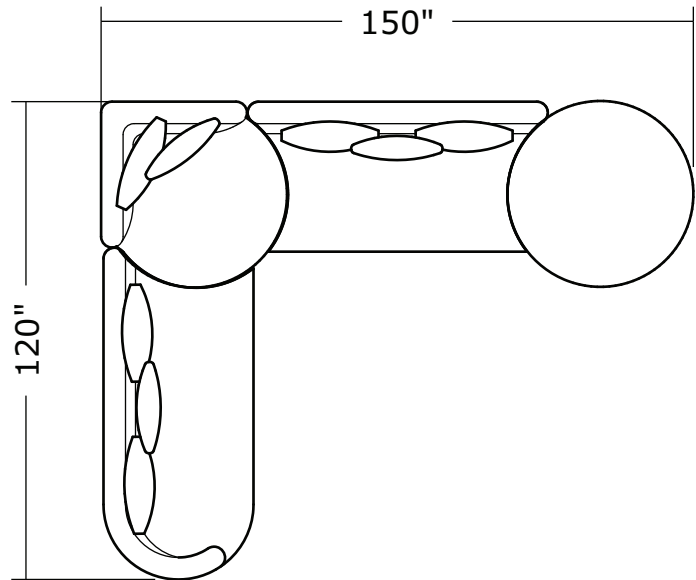

Ooola

No. 1547-113 SWIVEL LOUNGE CHAIR

W 48 D 48 H 30 in.
Seat depth 26 in.
Seat height 18 in.
Arm height 30 in.
Arm width 7 in.

No. 1547-404 RIGHT NESTING CHAIR

W 54 D 60 H 30 in.
Seat depth 38 in.
Seat height 18 in.
Arm height 30 in.
Arm width 7 in.

1547-113
Swivel Lounge Chair

1547-201
LAF Loveseat

1547-301
LAF Curved Sofa

1547-104
Corner Chair

1547-202
RAF Loveseat

1547-302
RAF Curved Sofa

1547-405
Left Nesting Chair

1547-404
Right Nesting Chair

Ooola
1547- Series

Scale 1/4" = 1'0"
All upholstery sizes are approximate

Ooola
1547- Series

Scale 1/4" = 1'0"
All upholstery sizes are approximate

Ooola
1547- Series

Scale 1/4" = 1'0"
All upholstery sizes are approximate