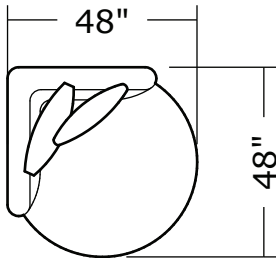

1547-104
Corner Chair