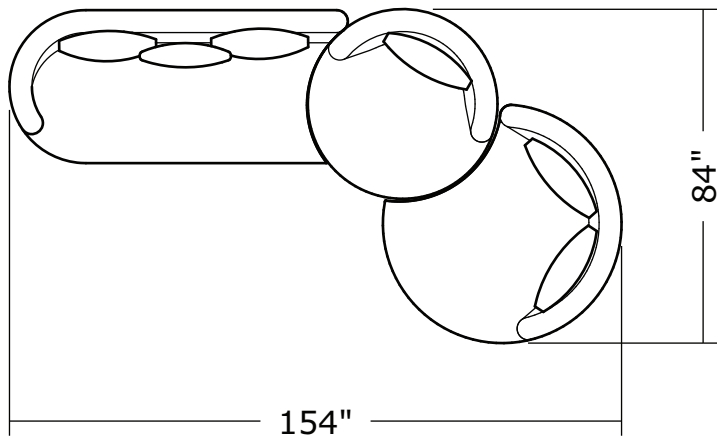

Ooola

No. 1547-113 SWIVEL LOUNGE CHAIR

W 48 D 48 H 30 in.
Seat depth 26 in.
Seat height 18 in.
Arm height 30 in.
Arm width 7 in.

No. 1547-404 RIGHT NESTING CHAIR

W 54 D 60 H 30 in.
Seat depth 38 in.
Seat height 18 in.
Arm height 30 in.
Arm width 7 in.

1547-113
Swivel Lounge Chair

1547-201
LAF Loveseat

1547-301
LAF Curved Sofa

1547-104
Corner Chair

1547-202
RAF Loveseat

1547-302
RAF Curved Sofa

1547-405
Left Nesting Chair

1547-404
Right Nesting Chair

Ooola
1547- Series

Scale 1/4" = 1'0"
All upholstery sizes are approximate

Ooola
1547- Series

Scale 1/4" = 1'0"
All upholstery sizes are approximate

Ooola
1547- Series

Scale 1/4" = 1'0"
All upholstery sizes are approximate