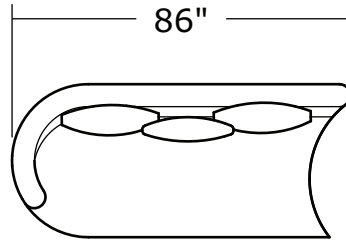

Ooola

No. 1547-113 SWIVEL LOUNGE CHAIR

W 48 D 48 H 30 in.
Seat depth 26 in.
Seat height 18 in.
Arm height 30 in.
Arm width 7 in.

No. 1547-404 RIGHT NESTING CHAIR

W 54 D 60 H 30 in.
Seat depth 38 in.
Seat height 18 in.
Arm height 30 in.
Arm width 7 in.

Base is Maple veneer. Available in any TC finish on Maple. Urban on Maple finish shown. Throw pillow optional. Must specify.

1547-000
Swivel Ottoman
(Tight Seat)

1547-200
Armless Loveseat

1547-300
Armless Curved Sofa

1547-113
Swivel Lounge Chair

1547-201
LAF Loveseat

1547-301
LAF Curved Sofa

1547-104
Corner Chair

1547-202
RAF Loveseat

1547-302
RAF Curved Sofa

1547-405
Left Nesting Chair

1547-404
Right Nesting Chair

Ooola
1547- Series

Scale 1/4" = 1'0"
All upholstery sizes are approximate

Ooola
1547- Series

Scale 1/4" = 1'0"
All upholstery sizes are approximate

Ooola
1547- Series

Scale 1/4" = 1'0"
All upholstery sizes are approximate