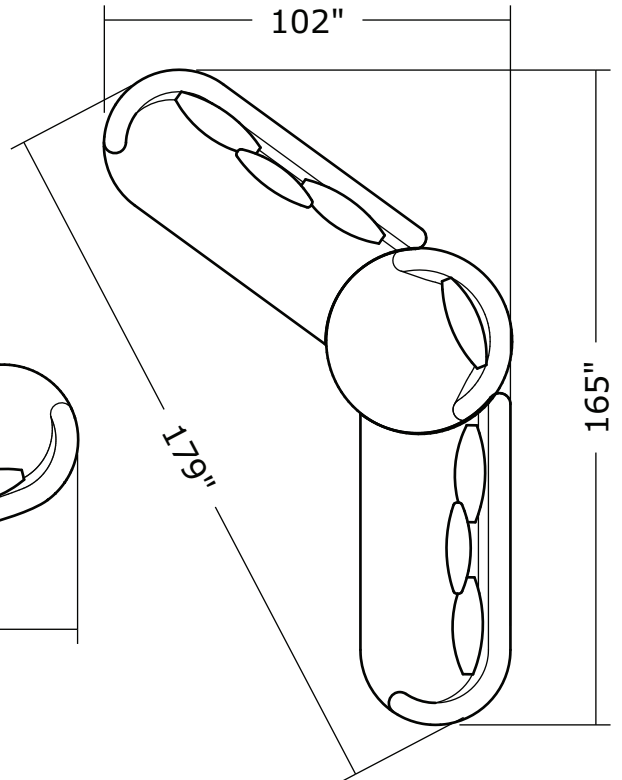

Ooola

No. 1547-113 SWIVEL LOUNGE CHAIR

W 48 D 48 H 30 in.
Seat depth 26 in.
Seat height 18 in.
Arm height 30 in.
Arm width 7 in.

No. 1547-404 RIGHT NESTING CHAIR

W 54 D 60 H 30 in.
Seat depth 38 in.
Seat height 18 in.
Arm height 30 in.
Arm width 7 in.

1547-113
Swivel Lounge Chair

1547-201
LAF Loveseat

1547-301
LAF Curved Sofa

1547-104
Corner Chair

1547-202
RAF Loveseat

1547-302
RAF Curved Sofa

1547-405
Left Nesting Chair

1547-404
Right Nesting Chair

Ooola
1547- Series

Scale 1/4" = 1'0"
All upholstery sizes are approximate

Ooola
1547- Series

Scale 1/4" = 1'0"
All upholstery sizes are approximate

Ooola
1547- Series

Scale 1/4" = 1'0"
All upholstery sizes are approximate