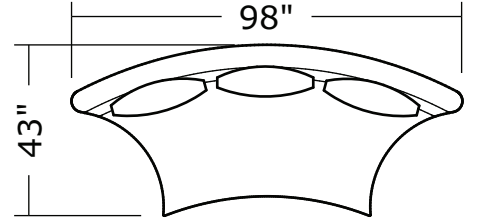

1547-300
Armless Curved Sofa