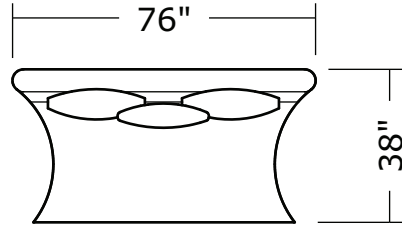

1547-200
Armless Loveseat