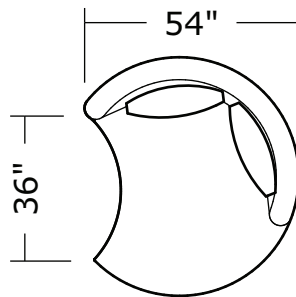

Ooola

No. 1547-113 SWIVEL LOUNGE CHAIR

W 48 D 48 H 30 in.
Seat depth 26 in.
Seat height 18 in.
Arm height 30 in.
Arm width 7 in.

No. 1547-404 RIGHT NESTING CHAIR

W 54 D 60 H 30 in.
Seat depth 38 in.
Seat height 18 in.
Arm height 30 in.
Arm width 7 in.

1547-113
Swivel Lounge Chair

1547-201
LAF Loveseat

1547-301
LAF Curved Sofa

1547-104
Corner Chair

1547-202
RAF Loveseat

1547-302
RAF Curved Sofa

1547-405
Left Nesting Chair

1547-404
Right Nesting Chair

Ooola
1547- Series

Scale 1/4" = 1'0"
All upholstery sizes are approximate

Ooola
1547- Series

Scale 1/4" = 1'0"
All upholstery sizes are approximate

Ooola
1547- Series

Scale 1/4" = 1'0"
All upholstery sizes are approximate