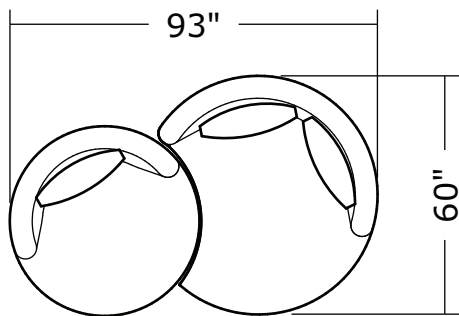

Ooola

No. 1547-113 SWIVEL LOUNGE CHAIR

W 48 D 48 H 30 in.
Seat depth 26 in.
Seat height 18 in.
Arm height 30 in.
Arm width 7 in.

No. 1547-404 RIGHT NESTING CHAIR

W 54 D 60 H 30 in.
Seat depth 38 in.
Seat height 18 in.
Arm height 30 in.
Arm width 7 in.

1547-113
Swivel Lounge Chair

1547-201
LAF Loveseat

1547-301
LAF Curved Sofa

1547-104
Corner Chair

1547-202
RAF Loveseat

1547-302
RAF Curved Sofa

1547-405
Left Nesting Chair

1547-404
Right Nesting Chair

Ooola
1547- Series

Scale 1/4" = 1'0"
All upholstery sizes are approximate

Ooola
1547- Series

Scale 1/4" = 1'0"
All upholstery sizes are approximate

Ooola
1547- Series

Scale 1/4" = 1'0"
All upholstery sizes are approximate