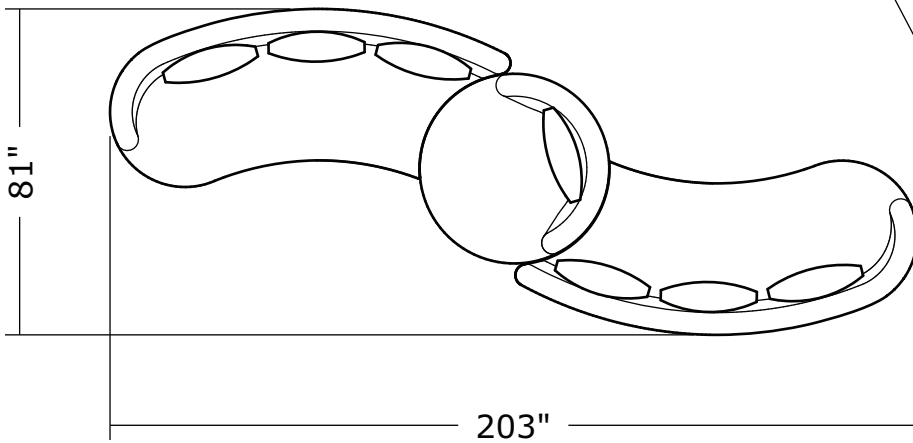

Ooola

No. 1547-113 SWIVEL LOUNGE CHAIR

W 48 D 48 H 30 in.
Seat depth 26 in.
Seat height 18 in.
Arm height 30 in.
Arm width 7 in.

No. 1547-404 RIGHT NESTING CHAIR

W 54 D 60 H 30 in.
Seat depth 38 in.
Seat height 18 in.
Arm height 30 in.
Arm width 7 in.

1547-113
Swivel Lounge Chair

1547-201
LAF Loveseat

1547-301
LAF Curved Sofa

1547-104
Corner Chair

1547-202
RAF Loveseat

1547-302
RAF Curved Sofa

1547-405
Left Nesting Chair

1547-404
Right Nesting Chair

Ooola
1547- Series

Scale 1/4" = 1'0"
All upholstery sizes are approximate

Ooola
1547- Series

Scale 1/4" = 1'0"
All upholstery sizes are approximate

Ooola
1547- Series

Scale 1/4" = 1'0"
All upholstery sizes are approximate