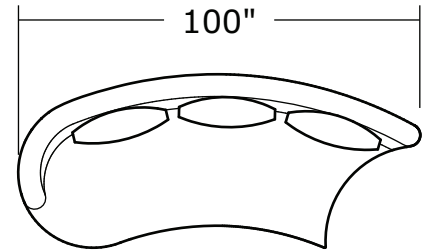

1547-301
LAF Curved Sofa