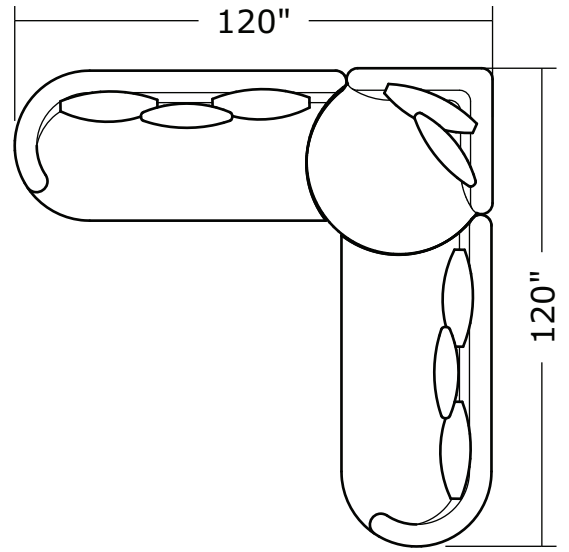

Ooola

No. 1547-113 SWIVEL LOUNGE CHAIR

W 48 D 48 H 30 in.
Seat depth 26 in.
Seat height 18 in.
Arm height 30 in.
Arm width 7 in.

No. 1547-404 RIGHT NESTING CHAIR

W 54 D 60 H 30 in.
Seat depth 38 in.
Seat height 18 in.
Arm height 30 in.
Arm width 7 in.

1547-113
Swivel Lounge Chair

1547-201
LAF Loveseat

1547-301
LAF Curved Sofa

1547-104
Corner Chair

1547-202
RAF Loveseat

1547-302
RAF Curved Sofa

1547-405
Left Nesting Chair

1547-404
Right Nesting Chair

Ooola
1547- Series

Scale 1/4" = 1'0"
All upholstery sizes are approximate

Ooola
1547- Series

Scale 1/4" = 1'0"
All upholstery sizes are approximate

Ooola
1547- Series

Scale 1/4" = 1'0"
All upholstery sizes are approximate